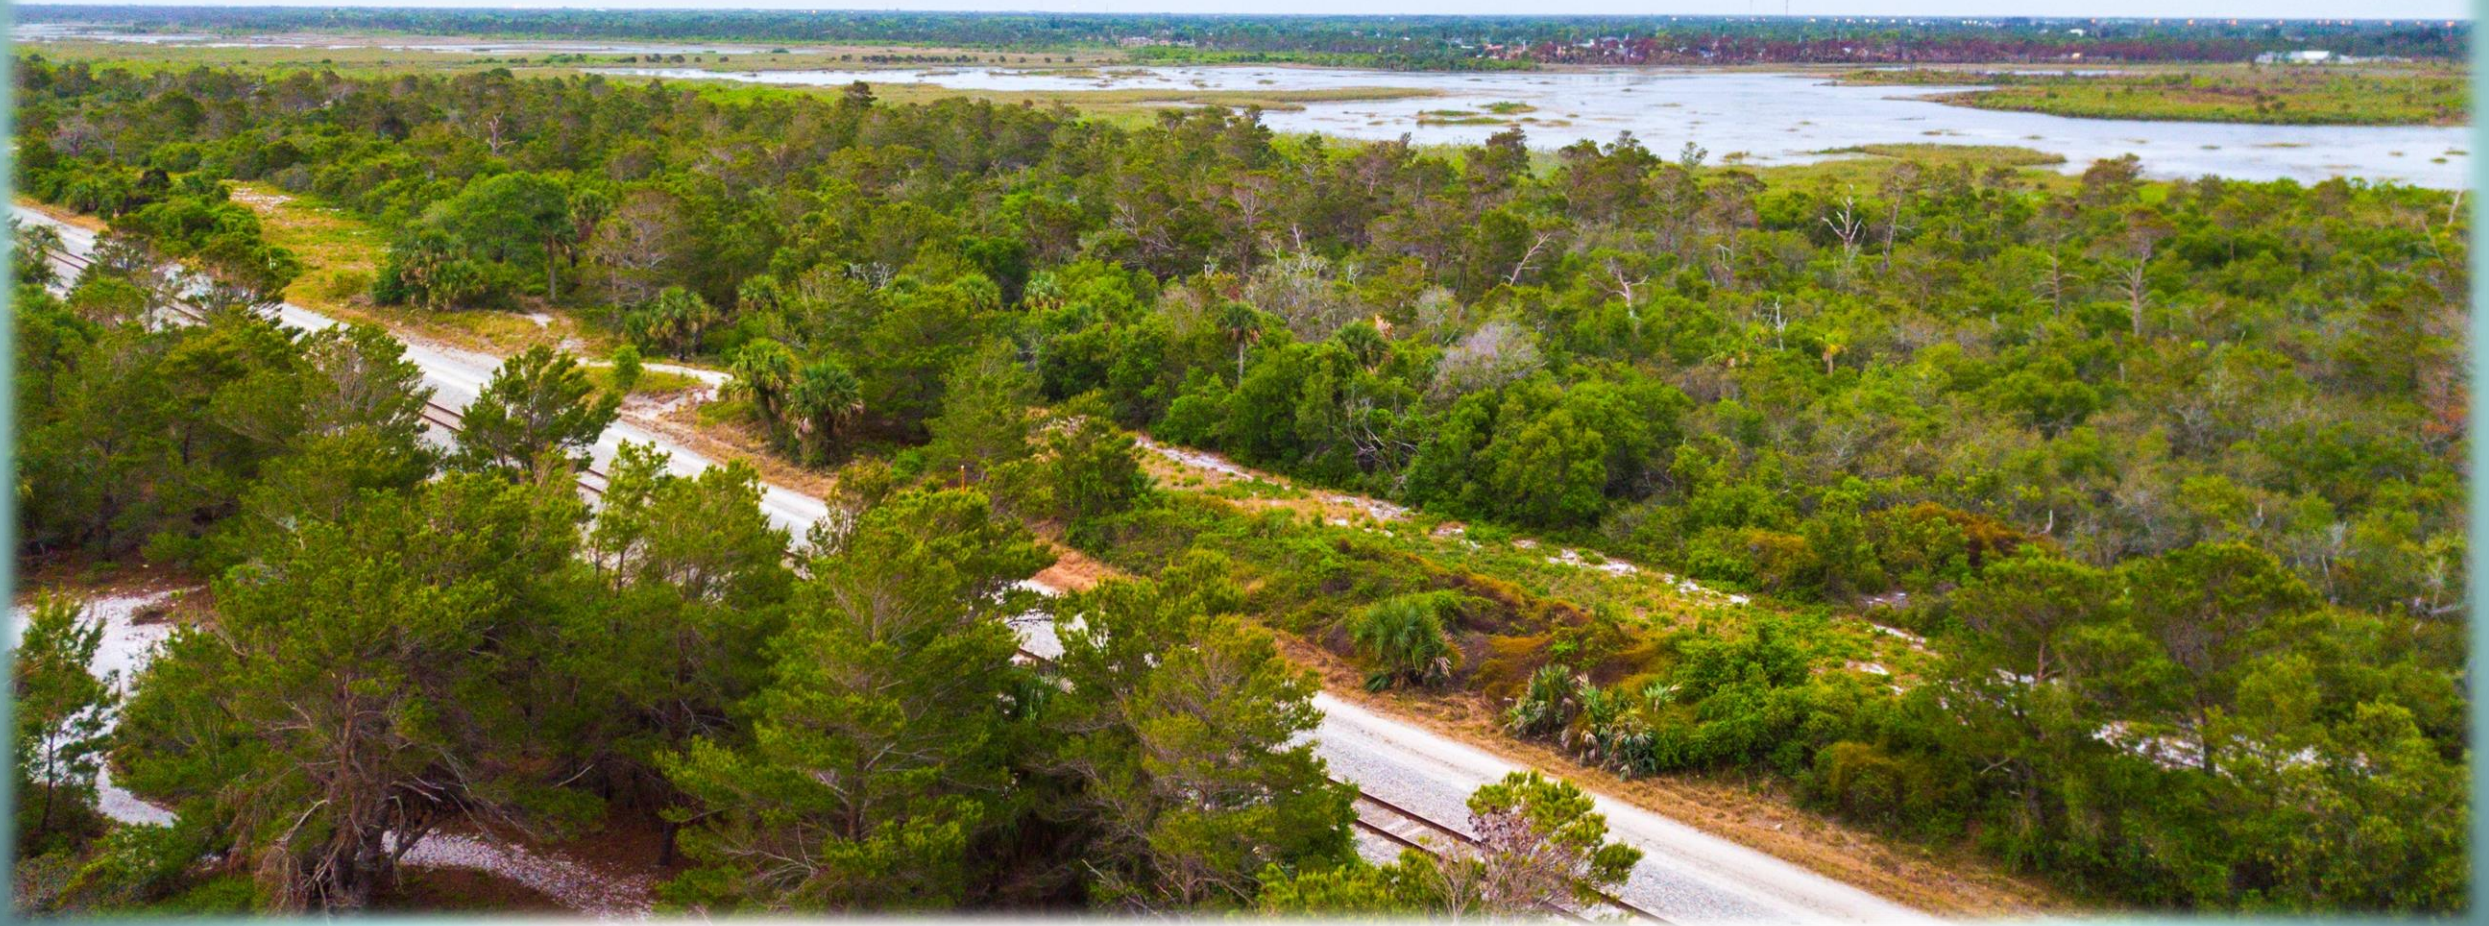

Project Location

Indian River Lagoon - ICM

Indian River Dr

FEC main track

Tower Examples

Approximate Tower Location

East View

West View