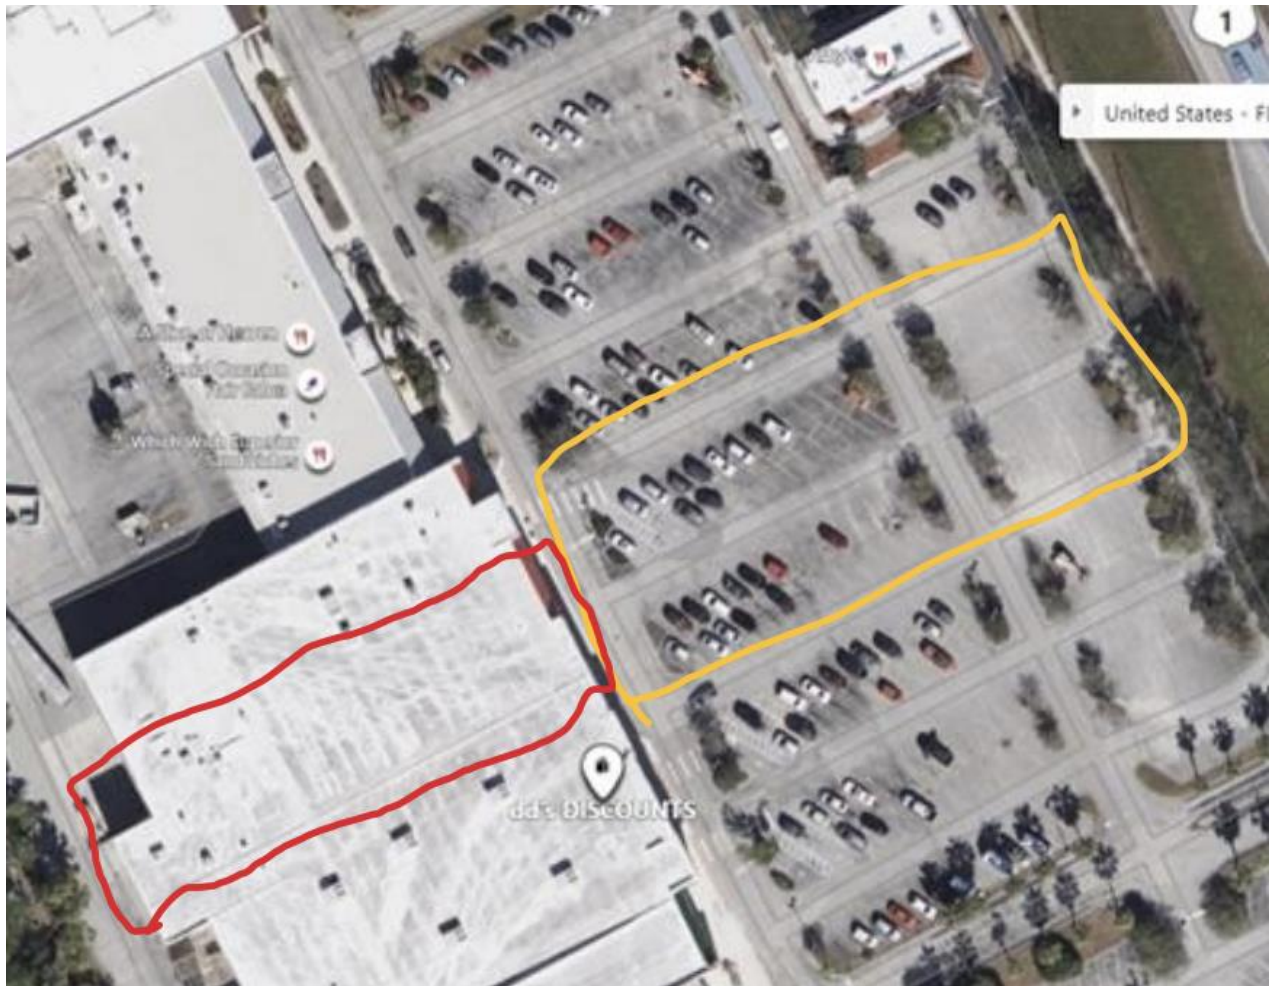

The facility will be setup for recreational, advance and travel volleyball leagues as well as open gym activities for the community. This facility will have a max of 70 athletes at one time, total club kids expected at 280 per 2-month league. Parking spaces are 65 and image attached with submitted docs where parents or adults walk-in.

Ages will begin from 8+ years of age

Operations: Monday – Sunday

January 1st - June 1st 4pm – 10pm

June 2nd - August 10th 10am – 10pm

Shopping Center Businesses and Hours of Operation

Together Health - Sun 10am-6pm; Mon- Sat 10am-730pm