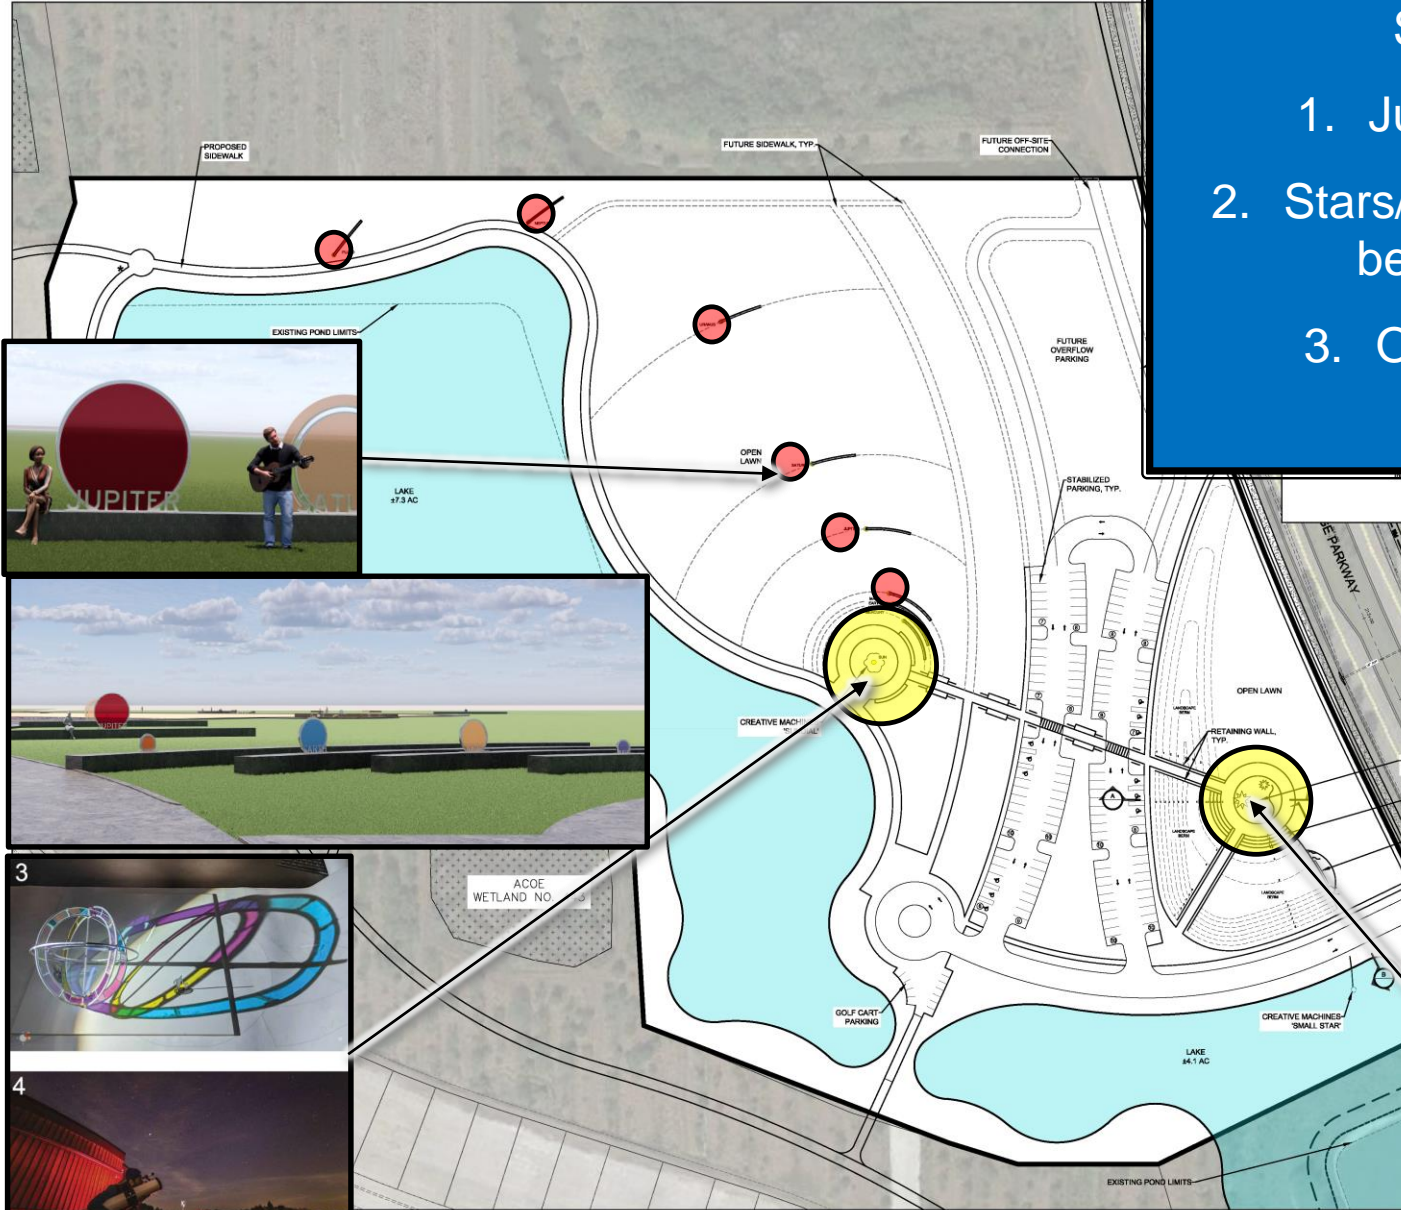

STATUS:

1. June Submittal
2. Stars/ Stripes / Sundial being fabricated
3. Opening: TBD