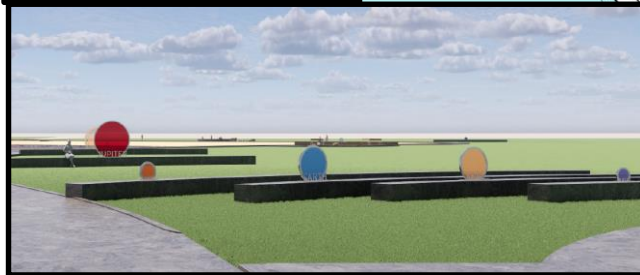

STATUS:

1. June Submittal
2. Stars/ Stripes / Sundial being fabricated
3. Opening: TBD