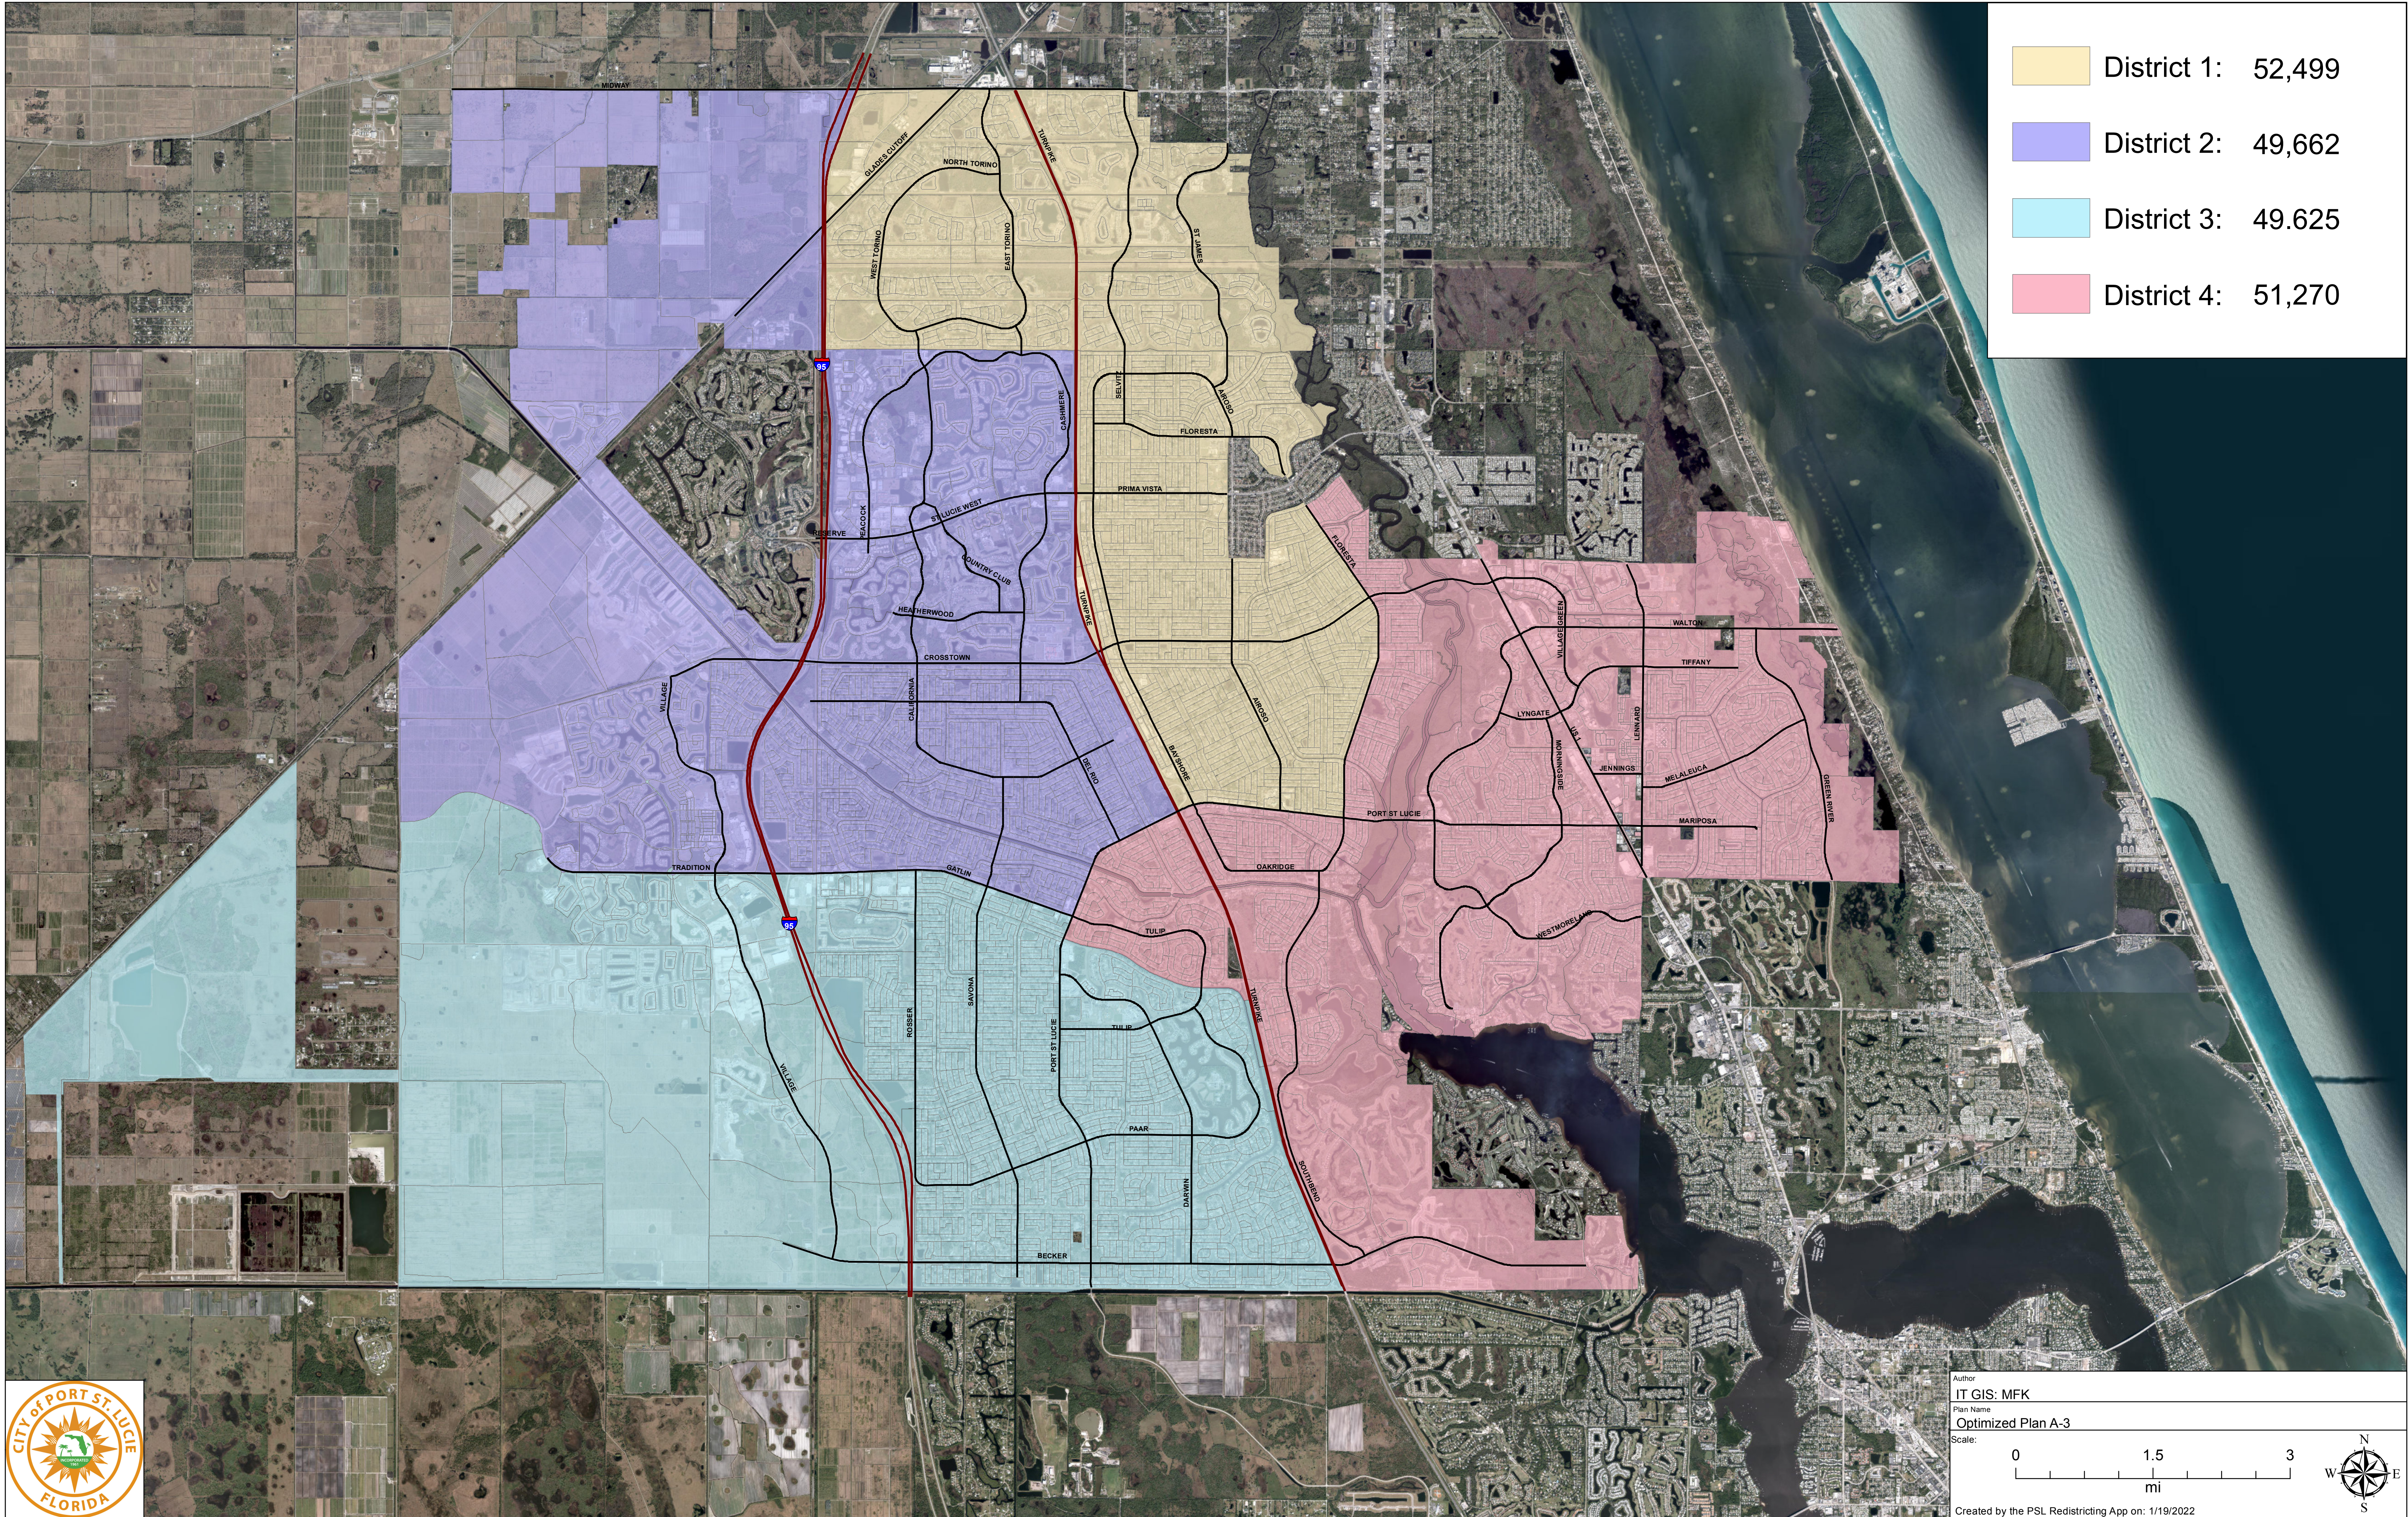

# 2022 City of Port St Lucie Redistricting Plan

<span style="display:inline-block; width:15px; height:15px; background-color:yellow;"></span>	District 1:	52,499
<span style="display:inline-block; width:15px; height:15px; background-color:purple;"></span>	District 2:	49,662
<span style="display:inline-block; width:15px; height:15px; background-color:cyan;"></span>	District 3:	49,625
<span style="display:inline-block; width:15px; height:15px; background-color:lightcoral;"></span>	District 4:	51,270

Author: IT GIS: MFK  
 Plan Name: Optimized Plan A-3  
 Scale: 0 1.5 3 mi  
 Created by the PSL Redistricting App on: 1/19/2022