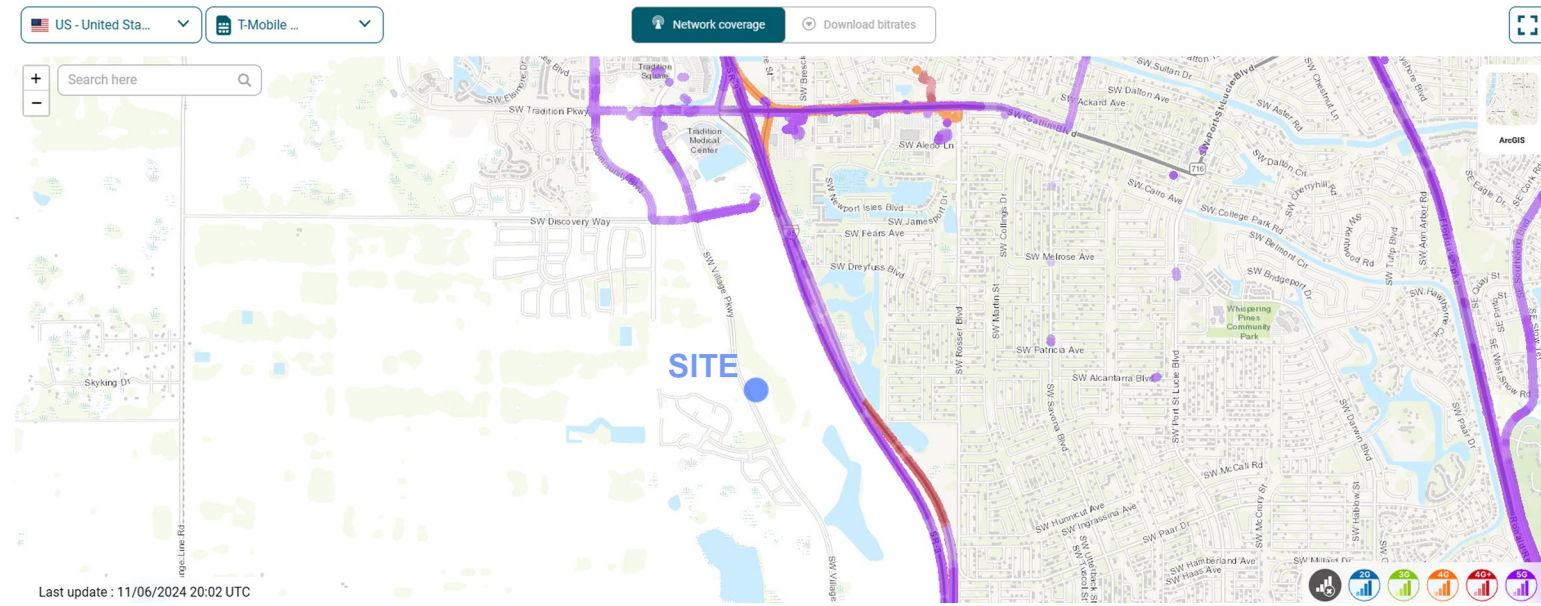

VERIZON COVERAGE

AT&T COVERAGE

T-MOBILE COVERAGE

SOURCE: nperf.com

TM  
Designed by  
VP  
Drawn by

FIRE STATION #20 - CELL TOWER

SERVICE MAPS

Florida