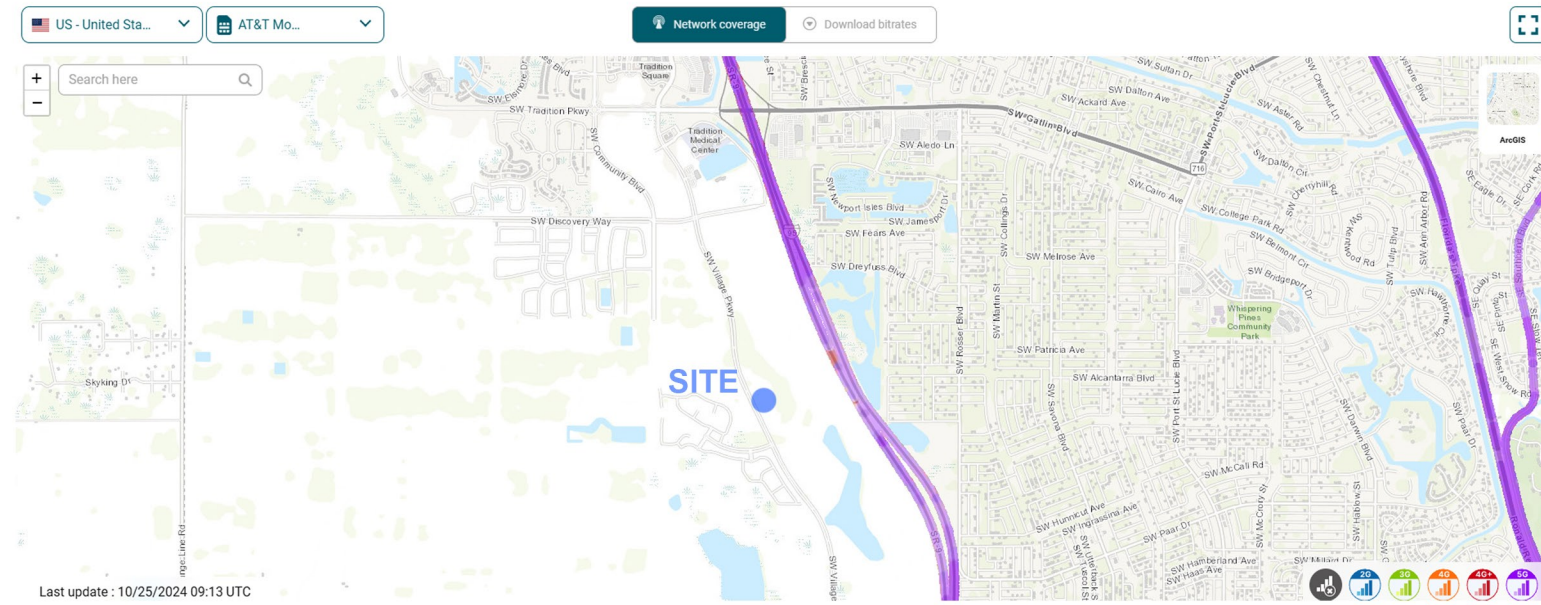

VERIZON COVERAGE

AT&T COVERAGE

T-MOBILE COVERAGE

SOURCE: nperf.com

TM  
Designed by  
VP  
Drawn by

FIRE STATION #20 - CELL TOWER

SERVICE MAPS

Florida