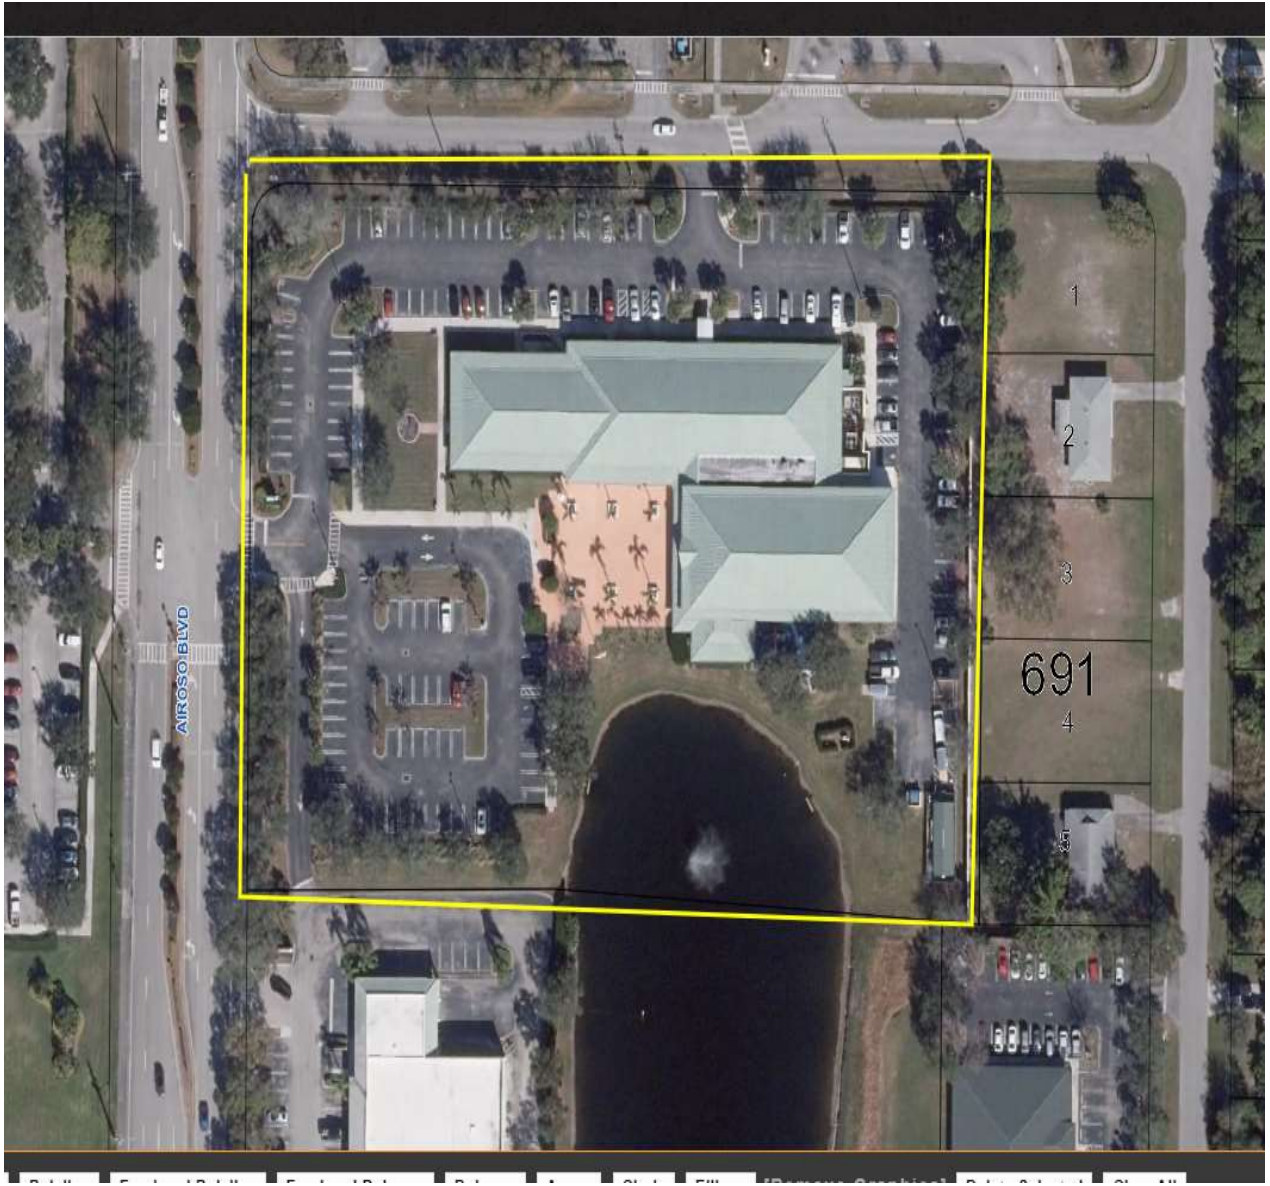

LOCATION MAPS
MOWING & GROUNDS MAINTENANCE
(ATTACHMENT "A")

City Hall Municipal Complex 121 SW Port St. Lucie Blvd.

2202 SW Best Street

2258 SW Best Street

2266 SW Best Street

2274 SW Best Street

Located within City Hall Complex

152 SW Thanksgiving Avenue
 162 SW Thanksgiving Avenue
 172 SW Thanksgiving Avenue
 182 SW Thanksgiving Avenue

120 SW Thanksgiving Avenue

2243 SW Kail Street
 2257 SW Kail Street

Mary Ann Cernuto Park 2060 SE Grand Drive

Community Center 2195 SE Airoso Blvd.

Intermodal Bus Transfer Station 395 SE Deacon Avenue

(Include Northern end of property under the trees- area has been cleaned out and can be mowed)

2219 SE Belvedere Street
2242 SE Belvedere Street
2258 SE Belvedere Street
2225 SE Belvedere Street
2233 SE Belvedere Street
2249 SE Belvedere Street

2234 SE Belvedere Street
2250 SE Belvedere Street
374 SE Thanksgiving Ave.
2226 SE Belvedere St.
2241 SE Belvedere St.