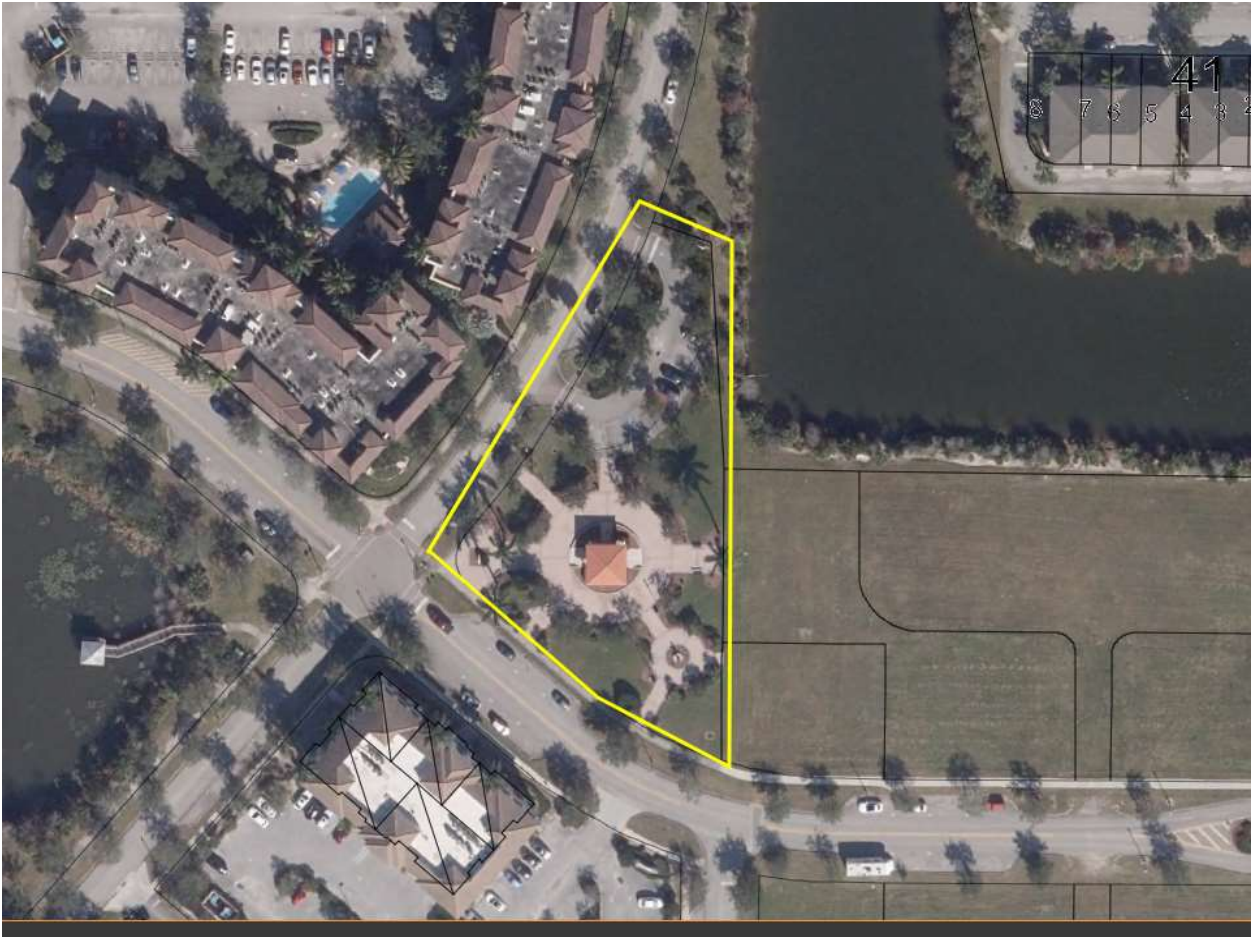

LOCATION MAPS
MOWING & GROUNDS MAINTENANCE
(ATTACHMENT "A")

City Hall Municipal Complex 121 SW Port St. Lucie Blvd.

2202 SW Best Street

2258 SW Best Street

2266 SW Best Street

2274 SW Best Street

Located within City Hall Complex

152 SW Thanksgiving Avenue
 162 SW Thanksgiving Avenue
 172 SW Thanksgiving Avenue
 182 SW Thanksgiving Avenue

120 SW Thanksgiving Avenue

2243 SW Kail Street
 2257 SW Kail Street

Mary Ann Cernuto Park 2060 SE Grand Drive

Community Center 2195 SE Airoso Blvd.

Intermodal Bus Transfer Station 395 SE Deacon Avenue

(Include Northern end of property under the trees- area has been cleaned out and can be mowed)

2219 SE Belvedere Street
2242 SE Belvedere Street
2258 SE Belvedere Street
2225 SE Belvedere Street
2233 SE Belvedere Street
2249 SE Belvedere Street

2234 SE Belvedere Street
2250 SE Belvedere Street
374 SE Thanksgiving Ave.
2226 SE Belvedere St.
2241 SE Belvedere St.