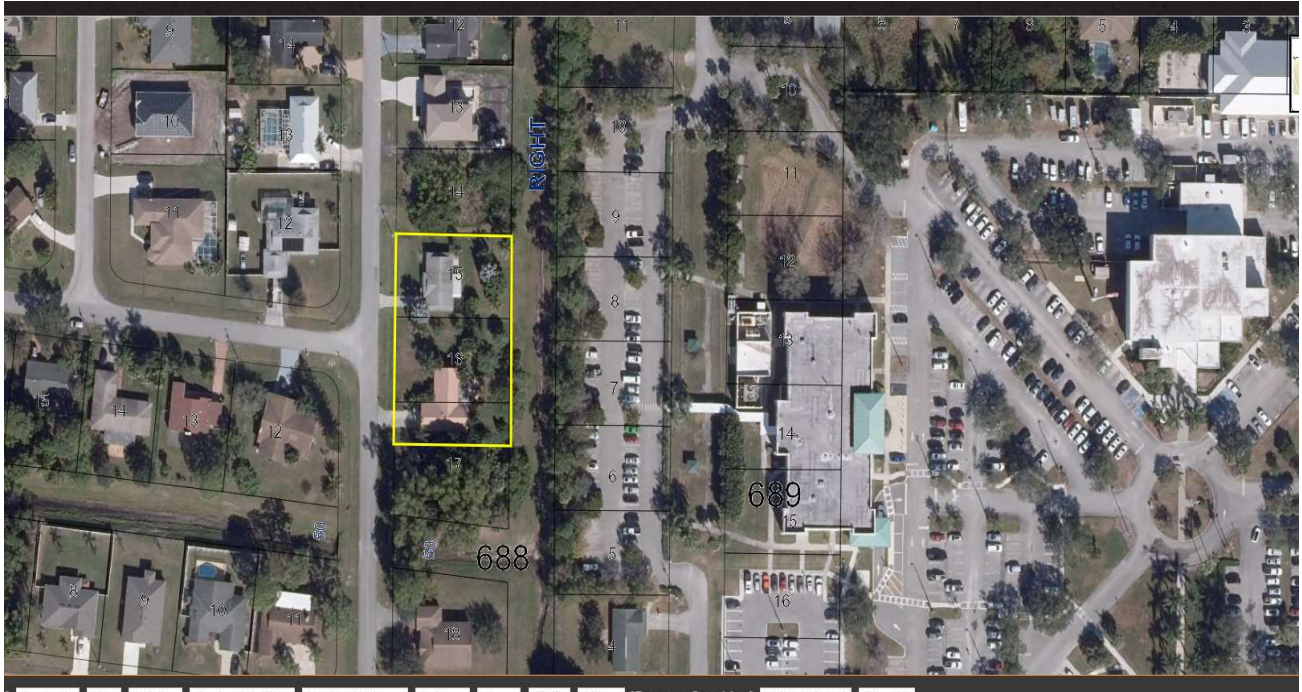

LOCATION MAPS
MOWING & GROUNDS MAINTENANCE
(ATTACHMENT "A")

City Hall Municipal Complex 121 SW Port St. Lucie Blvd.

2202 SW Best Street

2258 SW Best Street

2266 SW Best Street

2274 SW Best Street

Located within City Hall Complex

152 SW Thanksgiving Avenue
 162 SW Thanksgiving Avenue
 172 SW Thanksgiving Avenue
 182 SW Thanksgiving Avenue

120 SW Thanksgiving Avenue

2243 SW Kail Street
 2257 SW Kail Street

Mary Ann Cernuto Park 2060 SE Grand Drive

Community Center 2195 SE Airoso Blvd.

Intermodal Bus Transfer Station 395 SE Deacon Avenue

(Include Northern end of property under the trees- area has been cleaned out and can be mowed)

2219 SE Belvedere Street
2242 SE Belvedere Street
2258 SE Belvedere Street
2225 SE Belvedere Street
2233 SE Belvedere Street
2249 SE Belvedere Street