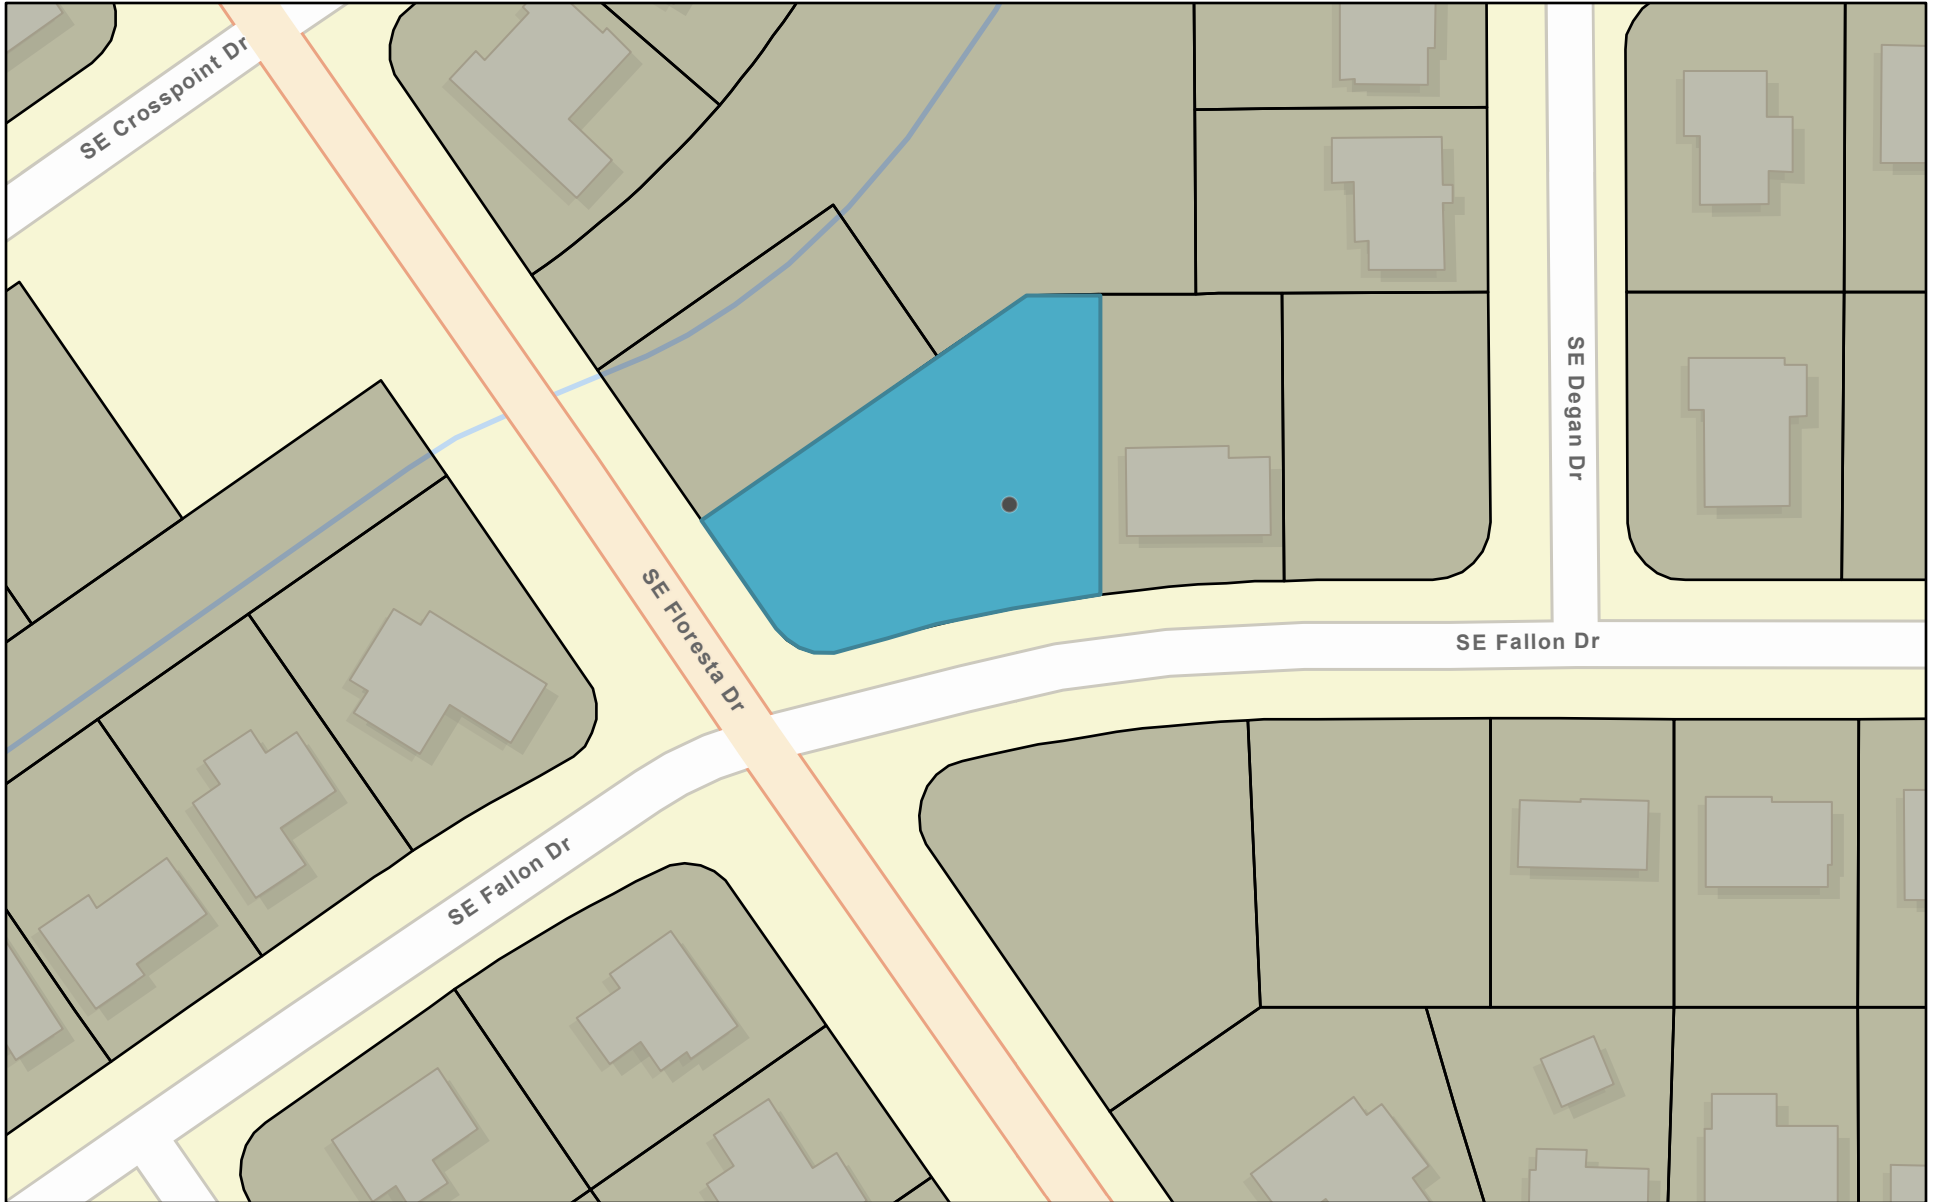

# 709 SE Fallon Dr.

12/4/2024, 8:33:25 AM

 Parcels

Esri Community Maps Contributors, SLC Property Appraiser's Office, FDEP, © OpenStreetMap, Microsoft, Esri, TomTom, Garmin, SafeGraph,