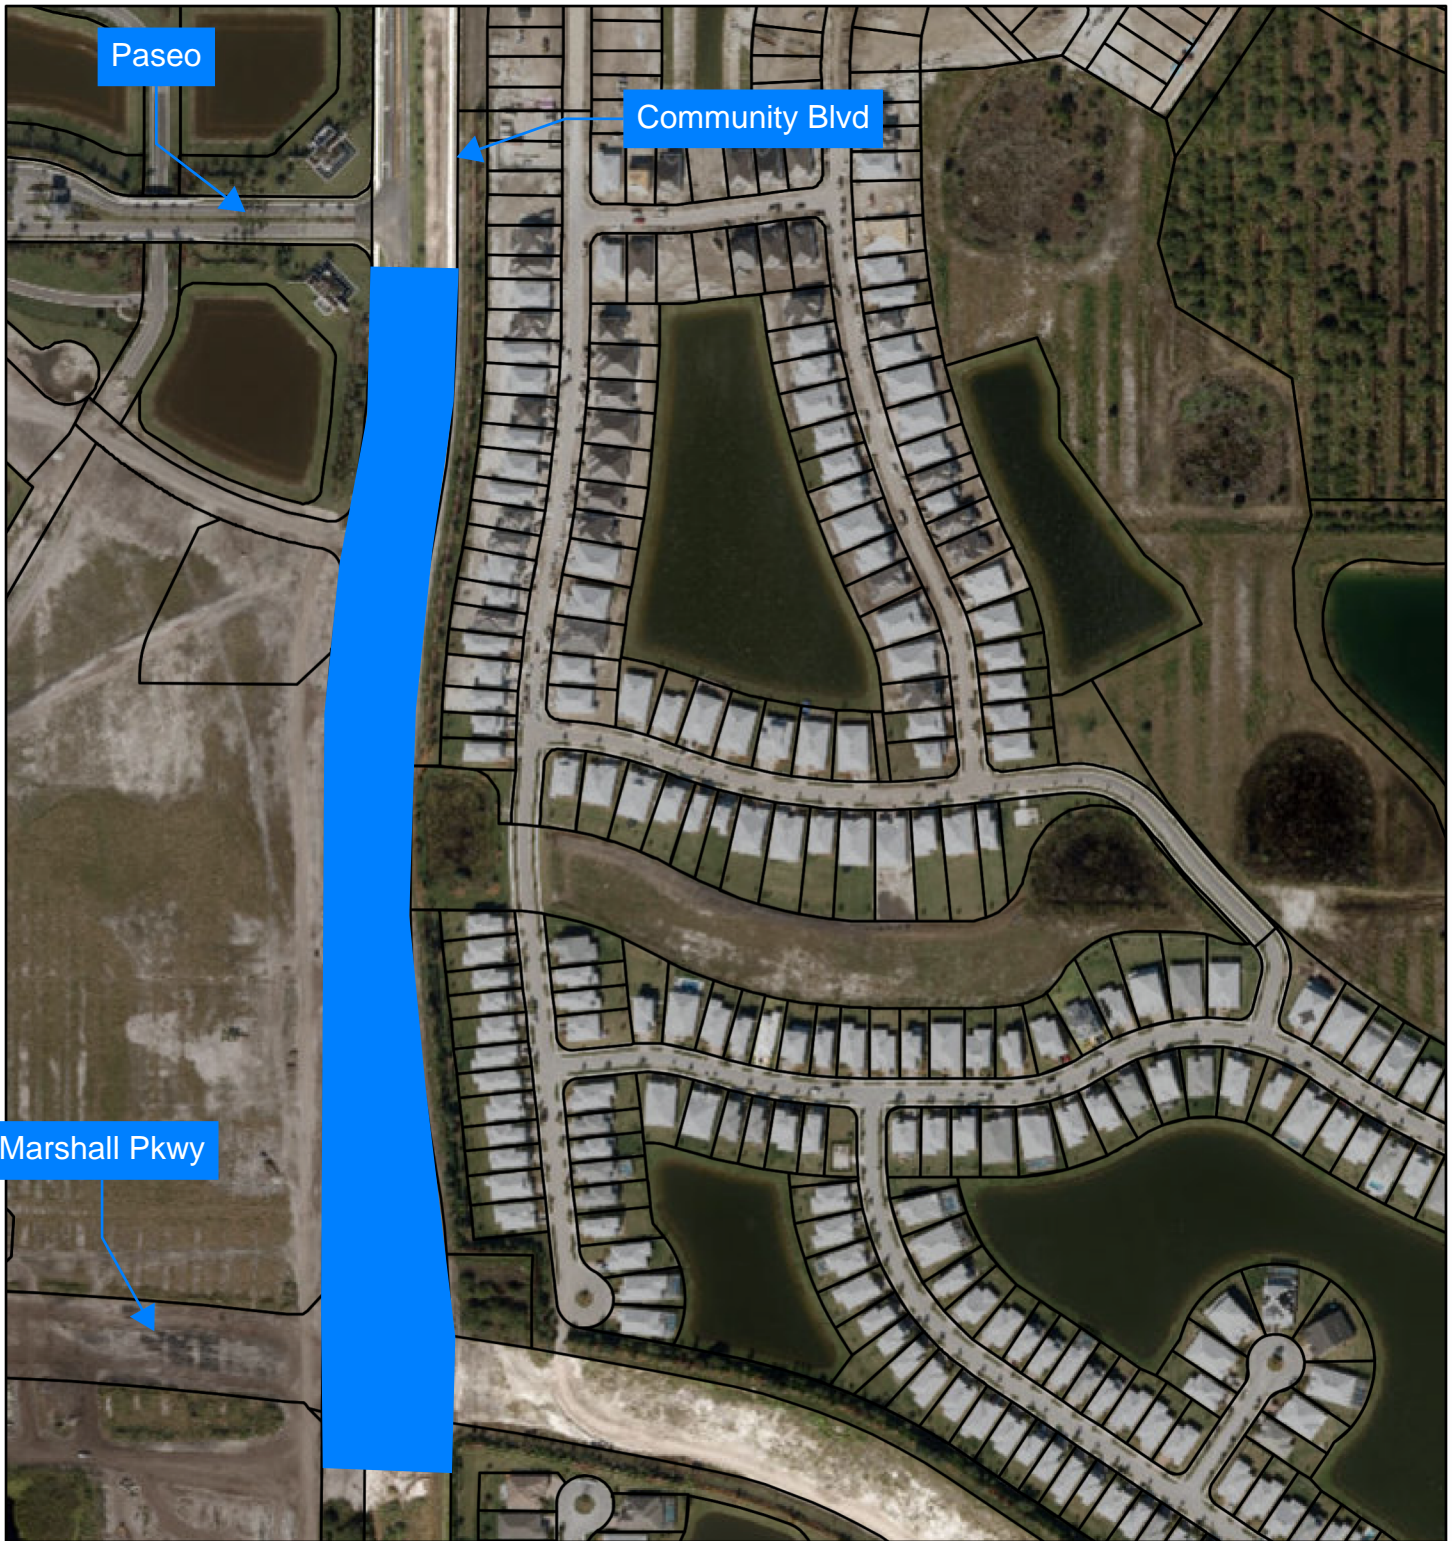

Roadway Turnover - Community Blvd at Riverland Parcel B

7/26/2024, 4:45:50 PM

 Parcels