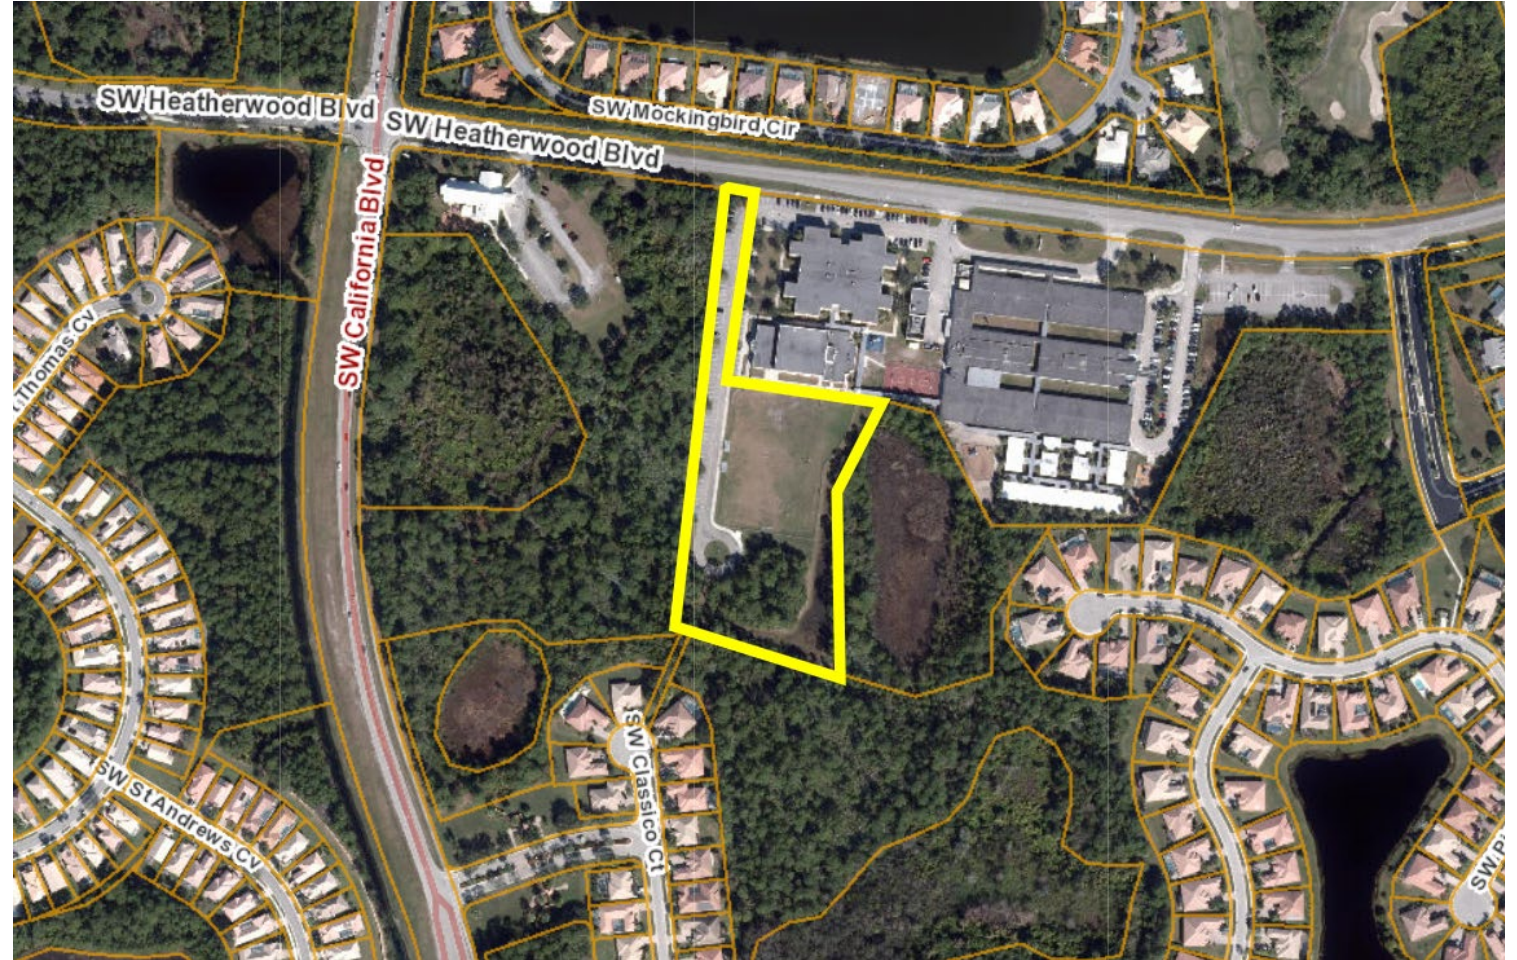

PROPOSED PUBLIC PROPERTY SWAP BETWEEN ST. LUCIE PUBLIC SCHOOLS AND CITY OF PORT ST. LUCIE

School District Property

City Owned Properties

PSL Elementary School

Port St. Lucie

 Elementary School Site
15.41 acres

 City Owned Sportsman's Park and Sportsman's Park West
25.16 acres

Recommended Action

Accept ownership transfer of former PSL Elementary School from the St. Lucie Public School District

Manatee Park Site

4.97 acres

Current Status

- City-owned
- Currently leased to SLPS
- No public access except through school property

Recommended Action

- Transfer ownership to SLPS

Oak Hammock School Park

4.14 acres

Current Status