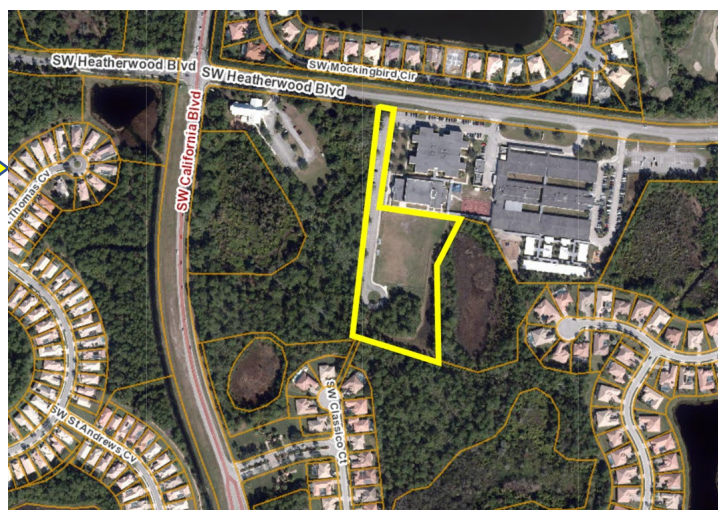

PROPOSED PUBLIC PROPERTY SWAP BETWEEN ST. LUCIE PUBLIC SCHOOLS AND CITY OF PORT ST. LUCIE

School District Property

City Owned Properties

PSL Elementary School

Port St. Lucie

 Elementary School Site
15.41 acres

 City Owned Sportsman's Park and Sportsman's Park West
25.16 acres

Recommended Action

Accept ownership transfer of former PSL Elementary School from the St. Lucie Public School District

Manatee Park Site

4.97 acres

Current Status

- City-owned
- Currently leased to SLPS
- No public access except through school property

Recommended Action

- Transfer ownership to SLPS

Oak Hammock School Park

4.14 acres

Current Status