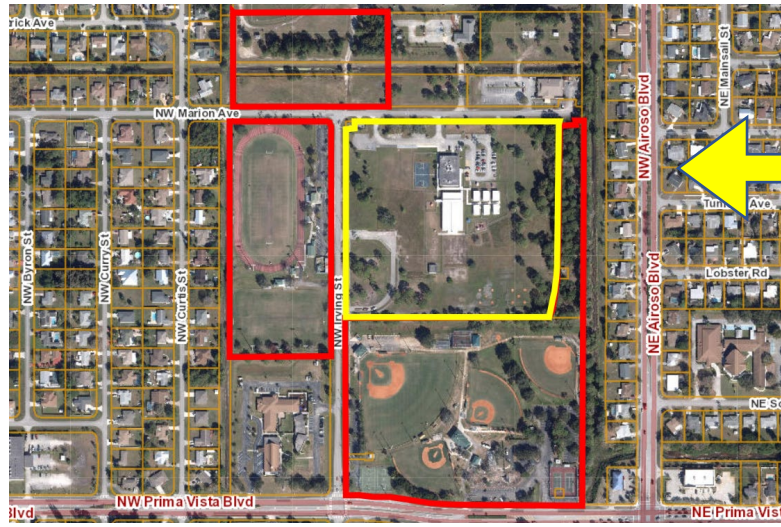

PROPOSED PUBLIC PROPERTY SWAP BETWEEN ST. LUCIE PUBLIC SCHOOLS AND CITY OF PORT ST. LUCIE

School District Property

City Owned Properties

PSL Elementary School

Port St. Lucie

 Elementary School Site
15.41 acres

 City Owned Sportsman's Park and Sportsman's Park West
25.16 acres

Recommended Action

Accept ownership transfer of former PSL Elementary School from the St. Lucie Public School District

Manatee Park Site

4.97 acres

Current Status

- City-owned
- Currently leased to SLPS
- No public access except through school property

Recommended Action

- Transfer ownership to SLPS

Oak Hammock School Park

4.14 acres

Current Status