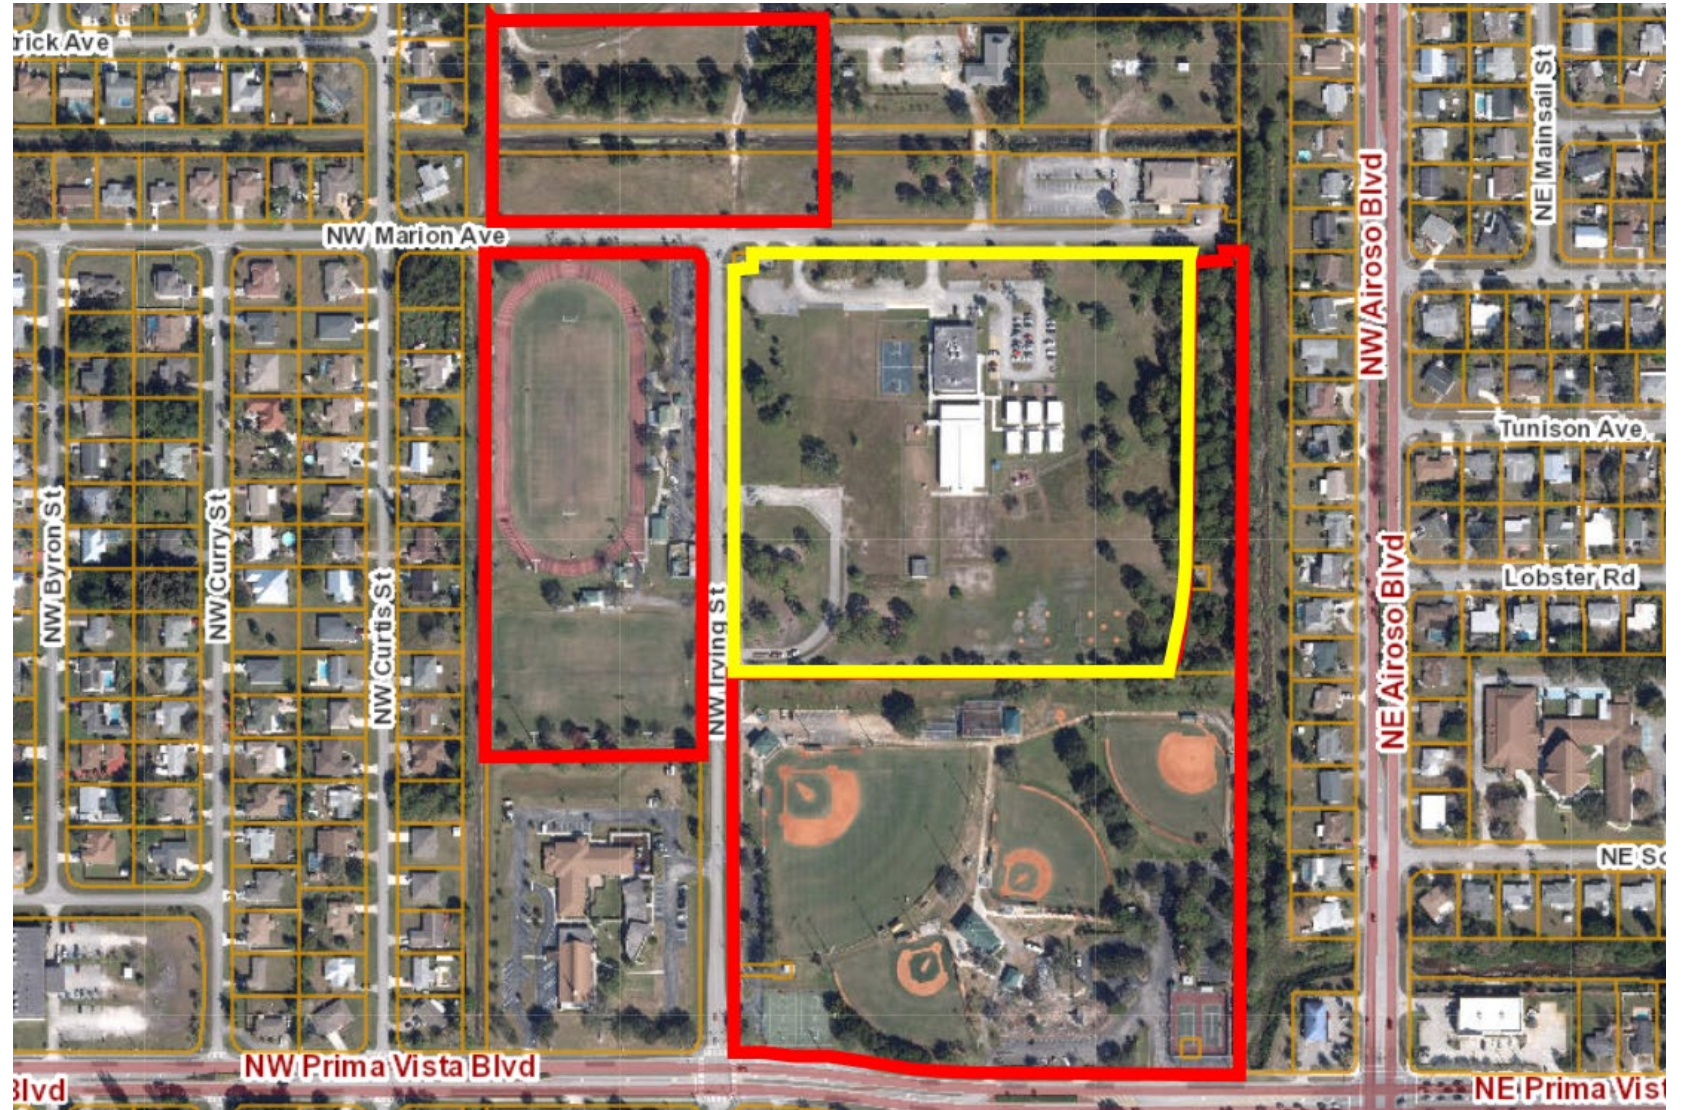

PROPOSED PUBLIC PROPERTY SWAP BETWEEN ST. LUCIE PUBLIC SCHOOLS AND CITY OF PORT ST. LUCIE

School District Property

City Owned Properties

PSL Elementary School

Port St. Lucie

 Elementary School Site
15.41 acres

 City Owned Sportsman's Park and Sportsman's Park West
25.16 acres

Recommended Action

Accept ownership transfer of former PSL Elementary School from the St. Lucie Public School District

Manatee Park Site

4.97 acres

Current Status

- City-owned
- Currently leased to SLPS
- No public access except through school property

Recommended Action

- Transfer ownership to SLPS

Oak Hammock School Park

4.14 acres

Current Status