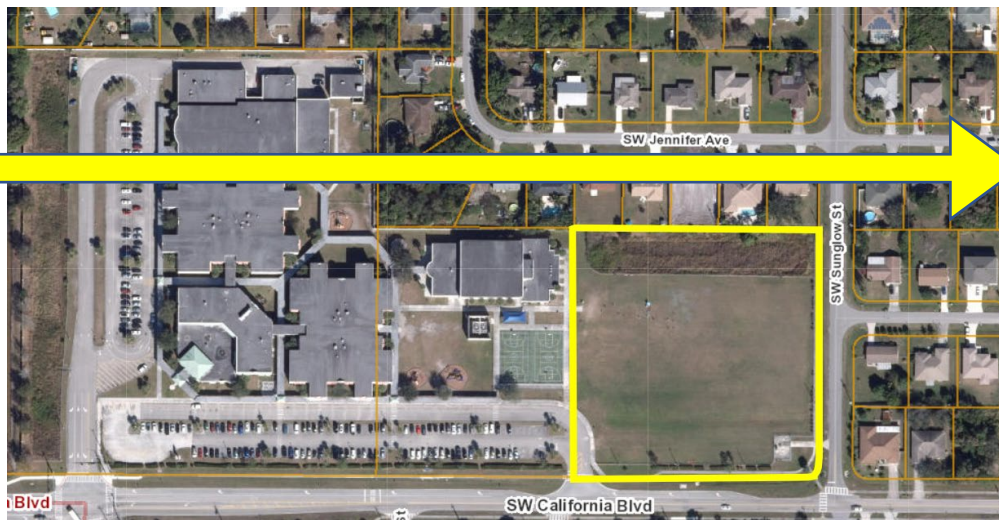

PROPOSED PUBLIC PROPERTY SWAP BETWEEN ST. LUCIE PUBLIC SCHOOLS AND CITY OF PORT ST. LUCIE

School District Property

City Owned Properties

PSL Elementary School

Port St. Lucie

 Elementary School Site
15.41 acres

 City Owned Sportsman's Park and Sportsman's Park West
25.16 acres

Recommended Action

Accept ownership transfer of former PSL Elementary School from the St. Lucie Public School District

Manatee Park Site

4.97 acres

Current Status

- City-owned
- Currently leased to SLPS
- No public access except through school property

Recommended Action

- Transfer ownership to SLPS

Oak Hammock School Park

4.14 acres

Current Status