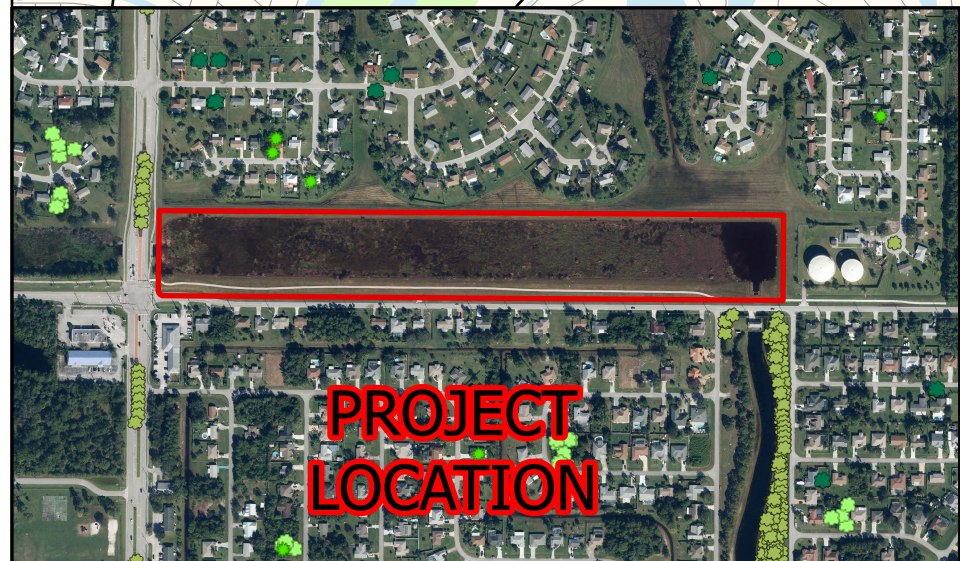

**Legend**

- SANDHILL CROSSING
- PROJECT LOCATION
- Public Trees
- City Trees**
- PW Trees
- Panda Trees
- PSL Masuen Data**
- Trees

**PROJECT  
LOCATION**

## Current Tree Environment for Project Area SANDHILL CROSSING

Date: 2/26/2021	
Page: 1 of 1	
Tech: RTaylor	
MIS GIS #: 0479	