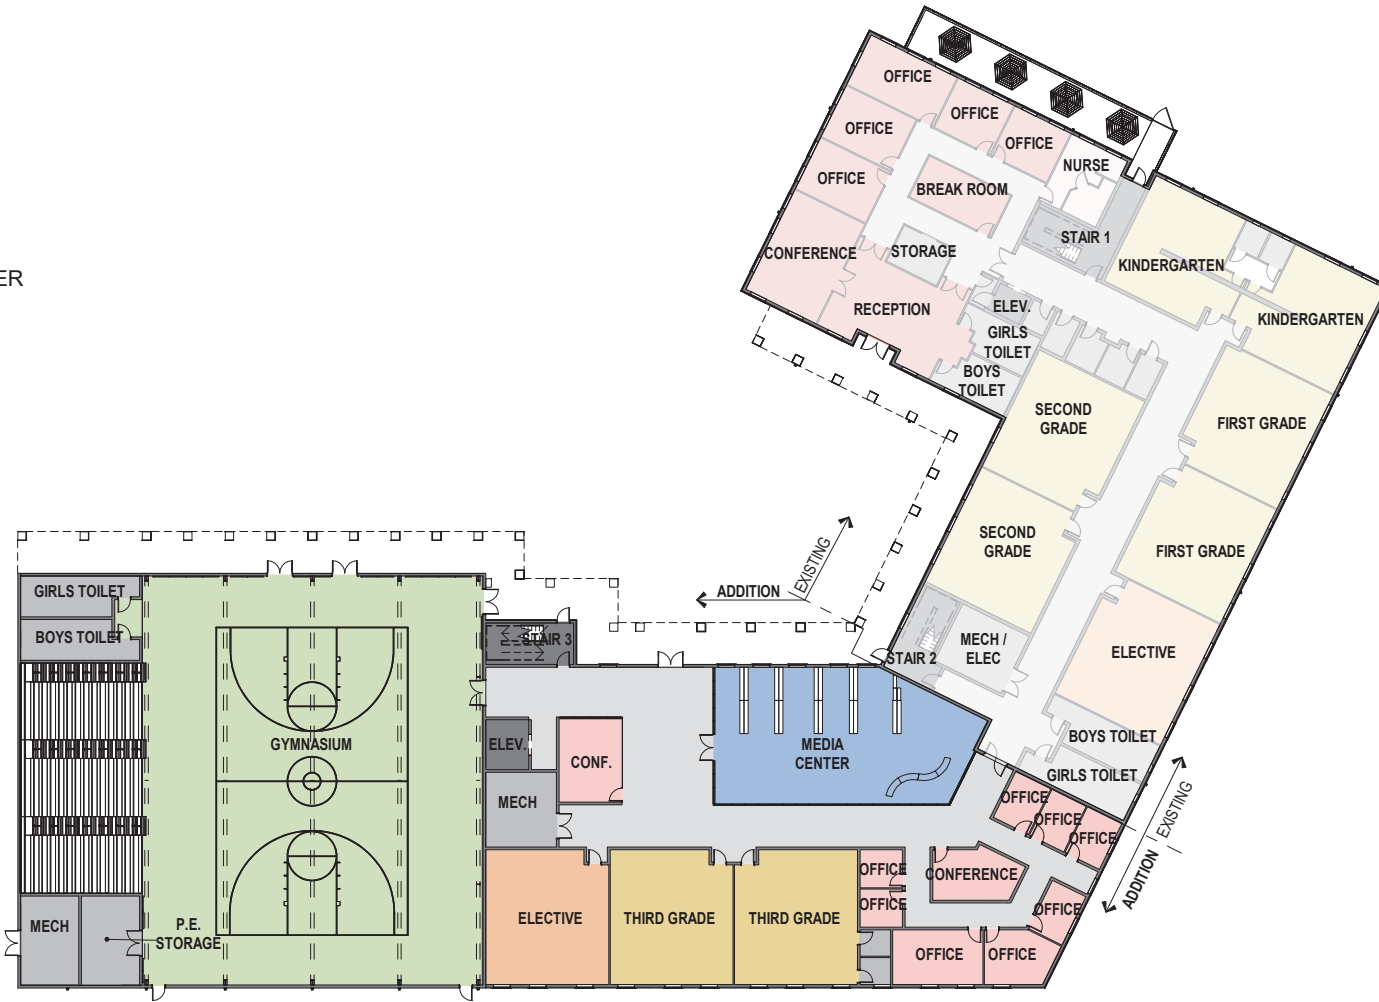

PLAN LEGEND

- ADMIN.
- ARTS / MUSIC
- CLASSROOM
- CORRIDORS
- FACULTY
- GYMNASIUM
- LIBRARY / MEDIA CENTER
- NURSE
- STAIRS
- TOILETS, STOR., MECH.

SPIEZLE ARCHITECTURAL GROUP, INC. COPYRIGHT © 2022

FIRST FLOOR PLAN

ADDITION TO CALVARY CHRISTIAN ACADEMY

05/01/2024

PLAN LEGEND

- ADMIN.
- ARTS / MUSIC
- CLASSROOM
- CORRIDORS
- FACULTY
- GYMNASIUM
- LIBRARY / MEDIA CENTER
- NURSE
- STAIRS
- TOILETS, STOR., MECH.

SPIEZLE ARCHITECTURAL GROUP, INC. COPYRIGHT © 2022

SECOND FLOOR PLAN

ADDITION TO CALVARY CHRISTIAN ACADEMY

05/01/2024

PLAN LEGEND

- ADMIN.
- ARTS / MUSIC
- CLASSROOM
- CORRIDORS
- FACULTY
- GYMNASIUM
- LIBRARY / MEDIA CENTER
- NURSE
- STAIRS
- TOILETS, STOR., MECH.