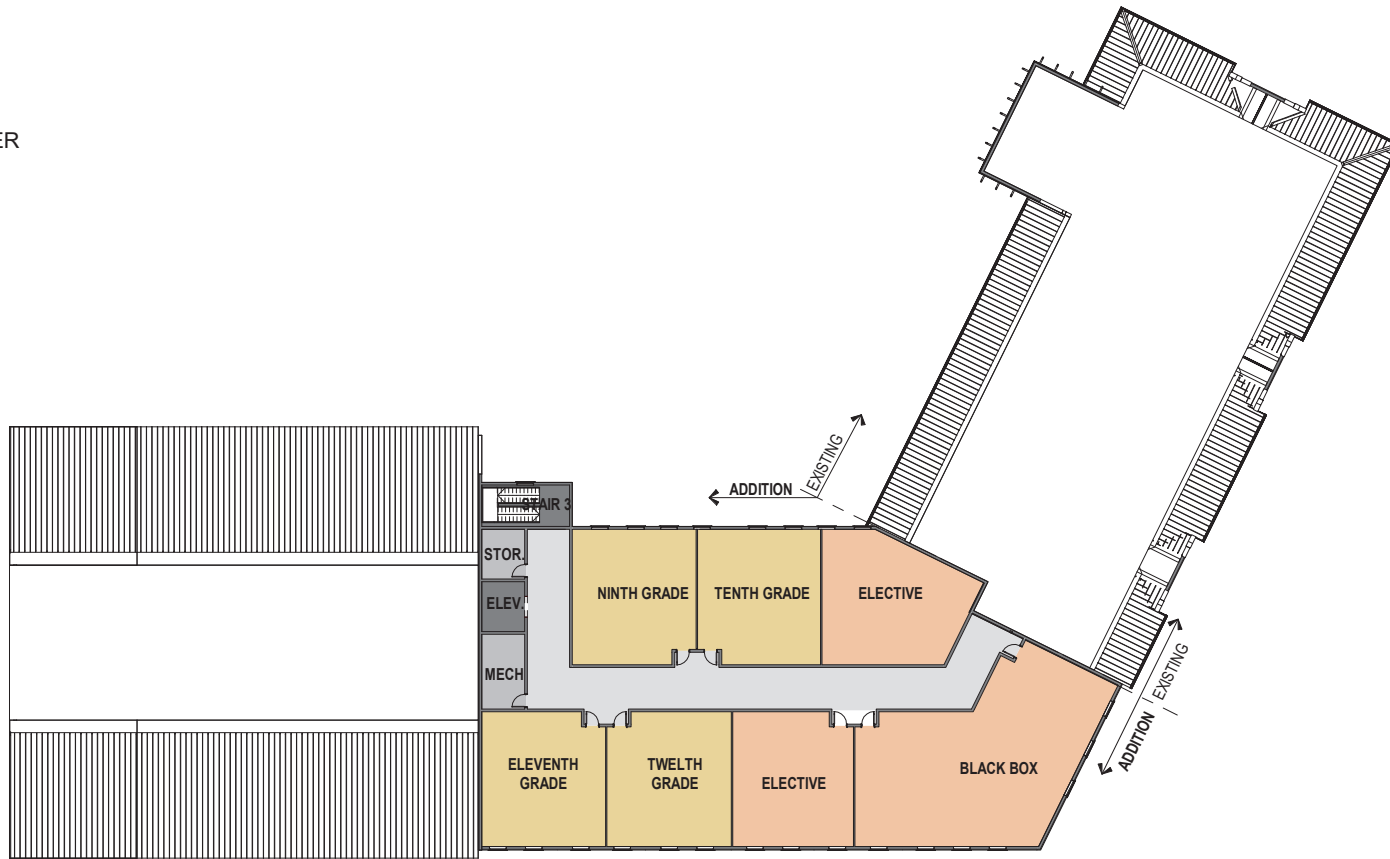

PLAN LEGEND

- ADMIN.
- ARTS / MUSIC
- CLASSROOM
- CORRIDORS
- FACULTY
- GYMNASIUM
- LIBRARY / MEDIA CENTER
- NURSE
- STAIRS
- TOILETS, STOR., MECH.

SPIEZLE ARCHITECTURAL GROUP, INC. COPYRIGHT © 2022

FIRST FLOOR PLAN

ADDITION TO CALVARY CHRISTIAN ACADEMY

05/01/2024

PLAN LEGEND

- ADMIN.
- ARTS / MUSIC
- CLASSROOM
- CORRIDORS
- FACULTY
- GYMNASIUM
- LIBRARY / MEDIA CENTER
- NURSE
- STAIRS
- TOILETS, STOR., MECH.

SPIEZLE ARCHITECTURAL GROUP, INC. COPYRIGHT © 2022

SECOND FLOOR PLAN

ADDITION TO CALVARY CHRISTIAN ACADEMY

05/01/2024

PLAN LEGEND

- ADMIN.
- ARTS / MUSIC
- CLASSROOM
- CORRIDORS
- FACULTY
- GYMNASIUM
- LIBRARY / MEDIA CENTER
- NURSE
- STAIRS
- TOILETS, STOR., MECH.