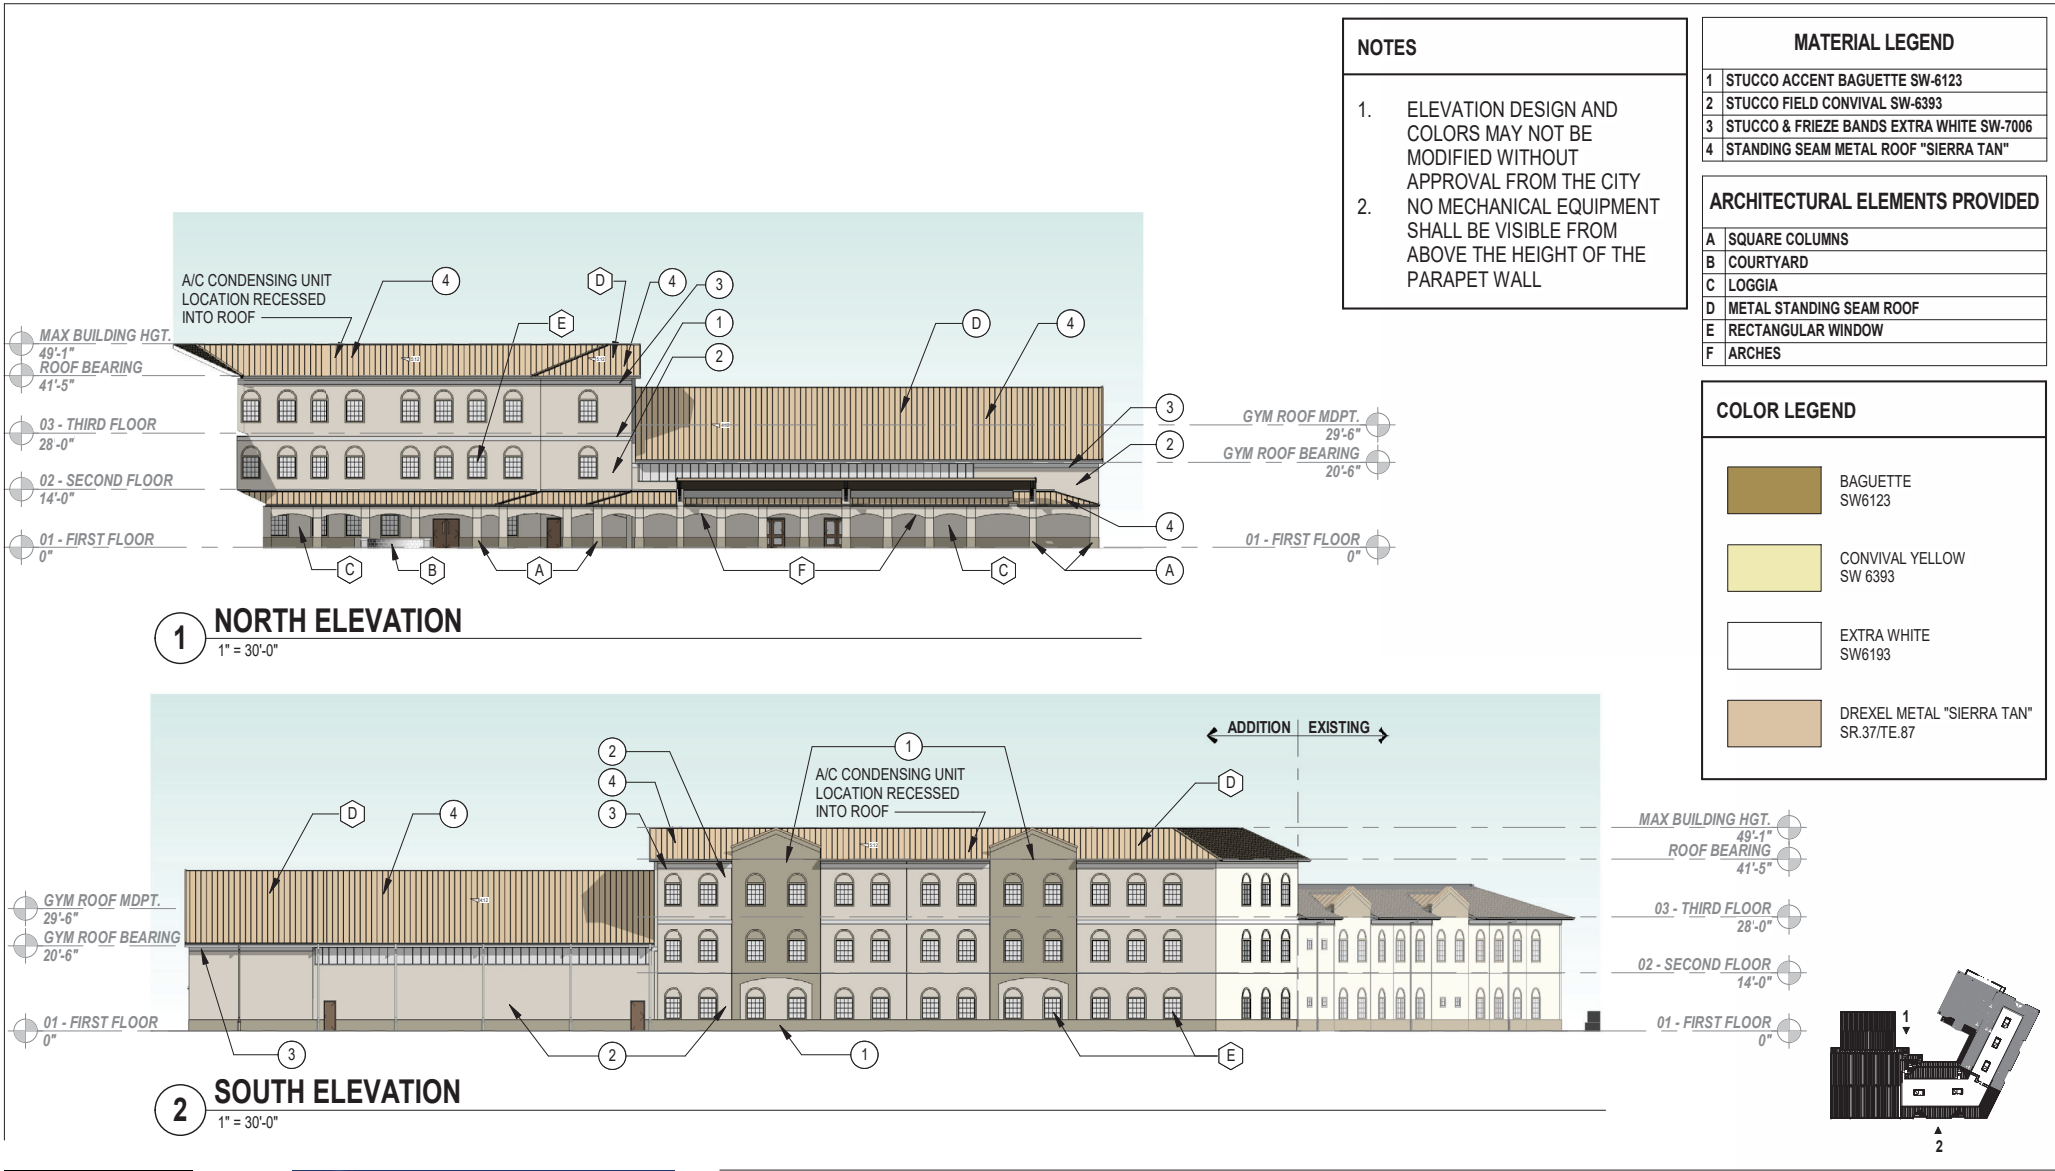

SECOND FLOOR PLAN

ADDITION TO CALVARY CHRISTIAN ACADEMY

05/01/2024

PLAN LEGEND

- ADMIN.
- ARTS / MUSIC
- CLASSROOM
- CORRIDORS
- FACULTY
- GYMNASIUM
- LIBRARY / MEDIA CENTER
- NURSE
- STAIRS
- TOILETS, STOR., MECH.

SPIEZLE ARCHITECTURAL GROUP, INC. COPYRIGHT © 2022

THIRD FLOOR PLAN

ADDITION TO CALVARY CHRISTIAN ACADEMY

05/01/2024

NOTES

- ELEVATION DESIGN AND COLORS MAY NOT BE MODIFIED WITHOUT APPROVAL FROM THE CITY
- NO MECHANICAL EQUIPMENT SHALL BE VISIBLE FROM ABOVE THE HEIGHT OF THE PARAPET WALL