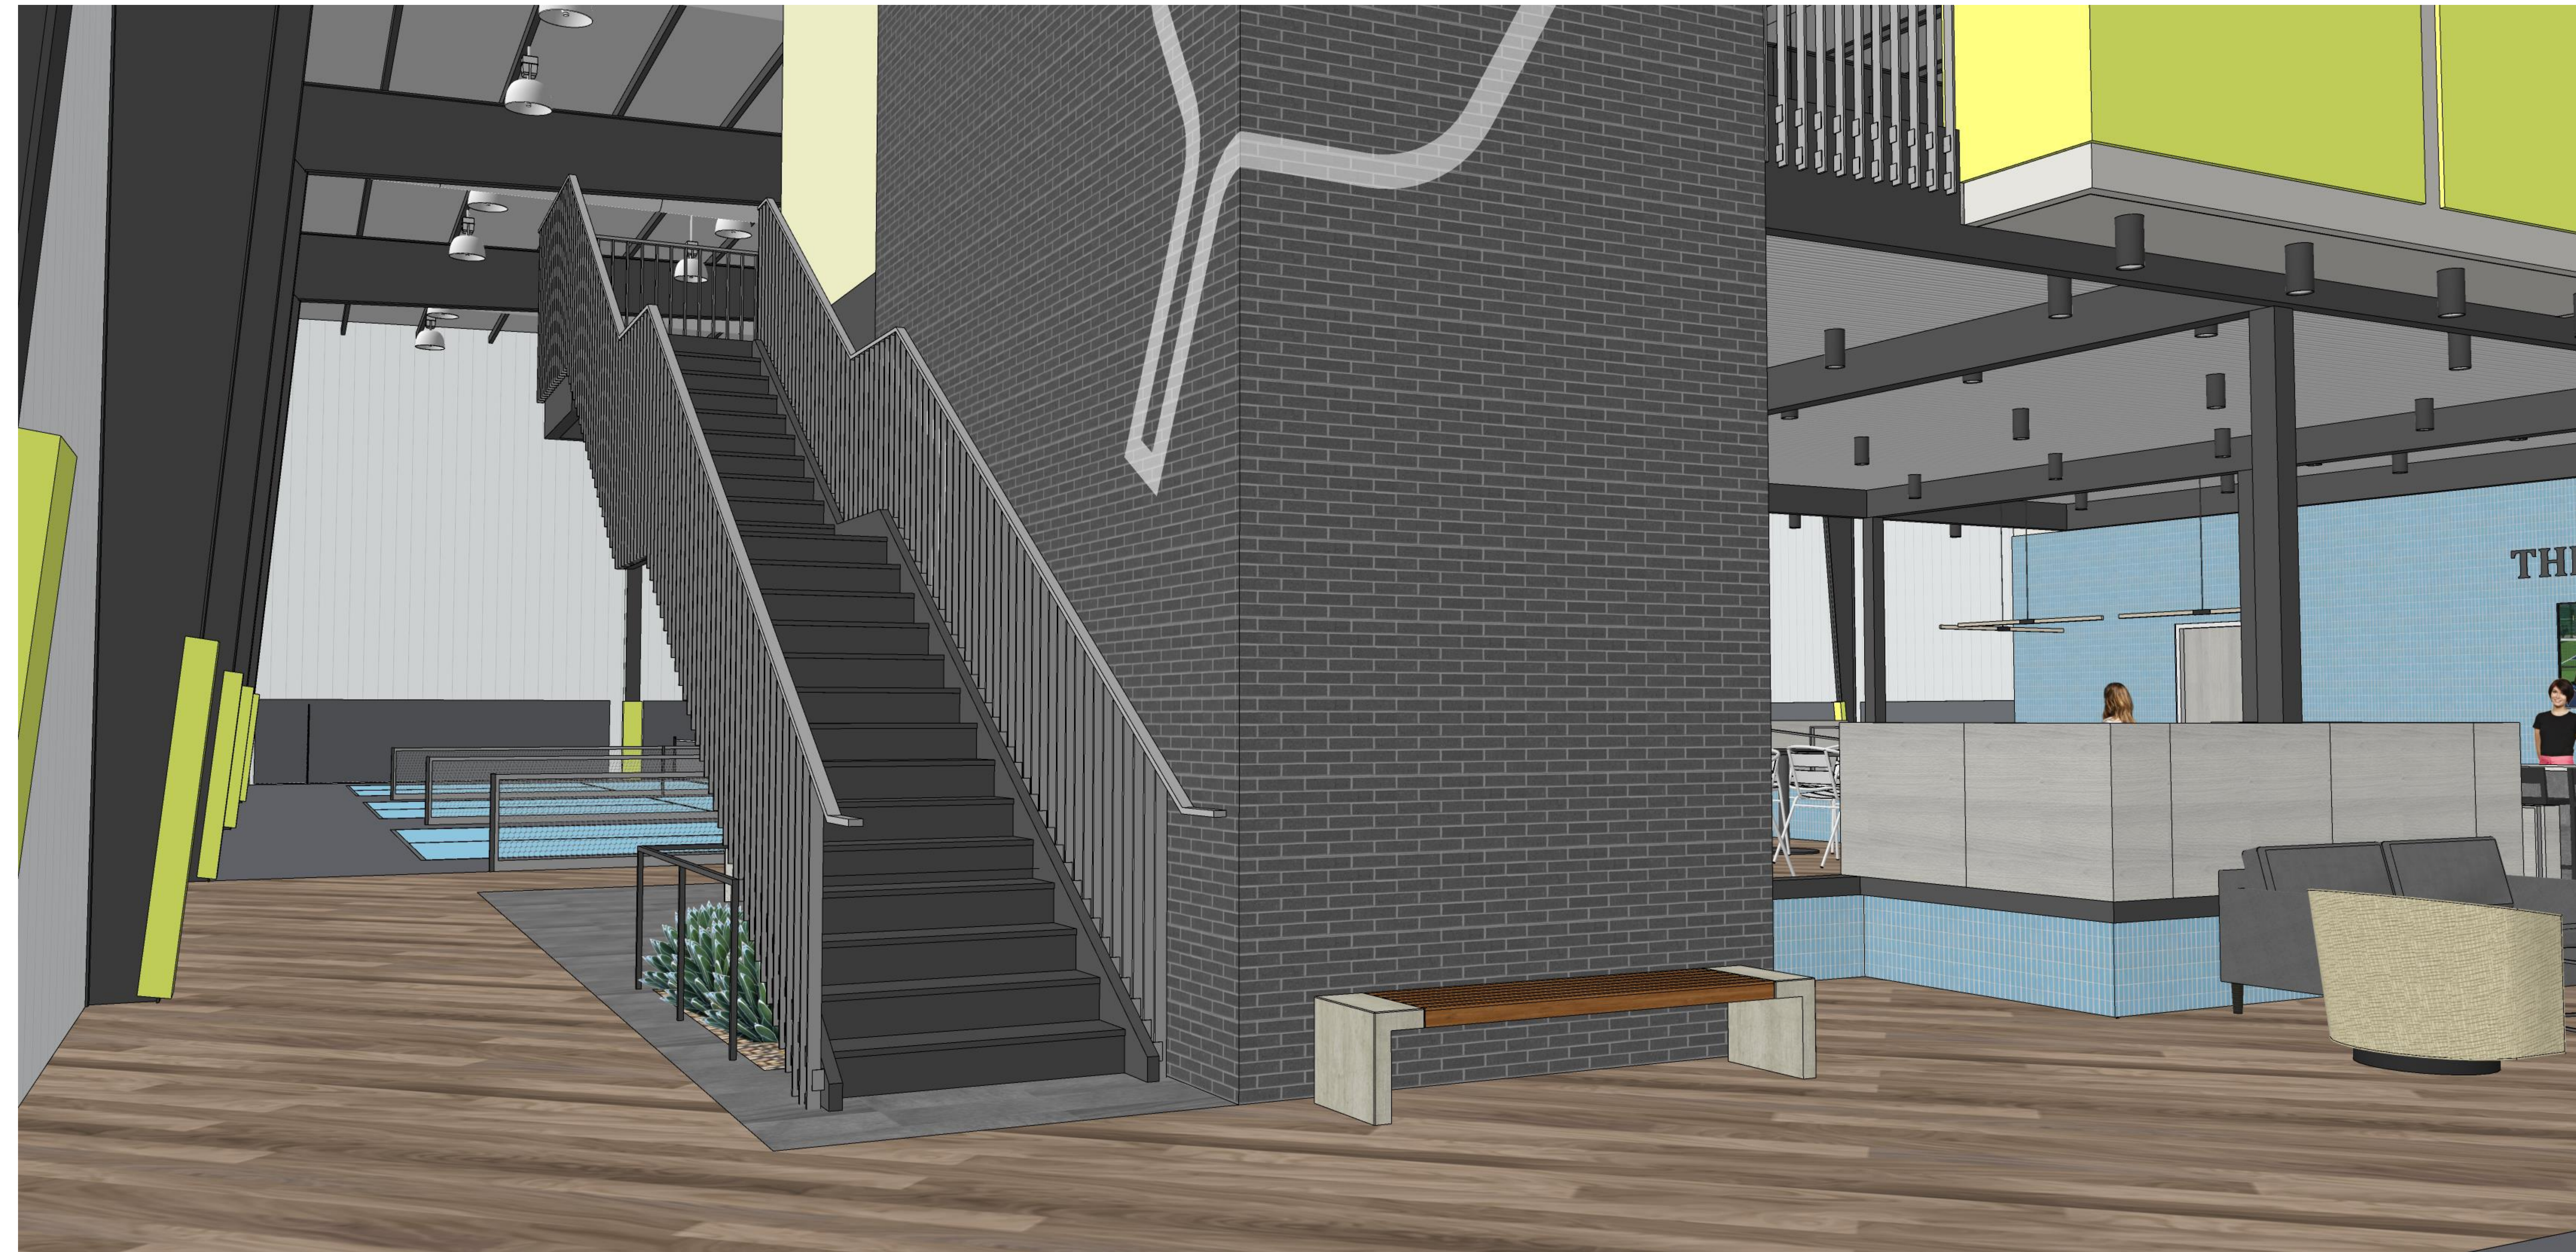

CONCEPTUAL | east elevation

PROJECT

ST. LUCIE WEST

REV/DATE

CONCEPTUAL 11/11/2021

NOTES

CONCEPTUAL | entrance plaza detail

PROJECT

NOTES

CONCEPTUAL 11/11/2021

ST. LUCIE WEST

CONCEPTUAL | view from cafe

PROJECT

REV/DATE
CONCEPTUAL 11/11/2021

NOTES

ST. LUCIE WEST

CONCEPTUAL | view from cafe

PROJECT

REV/DATE
CONCEPTUAL 11/11/2021

NOTES

ST. LUCIE WEST

CONCEPTUAL | bar

PROJECT

REV/DATE
CONCEPTUAL 11/11/2021

NOTES

ST. LUCIE WEST

CONCEPTUAL | stairs to mezzanine

PROJECT

ST. LUCIE WEST

REV/DATE
CONCEPTUAL 11/11/2021

NOTES

CONCEPTUAL | view from courts