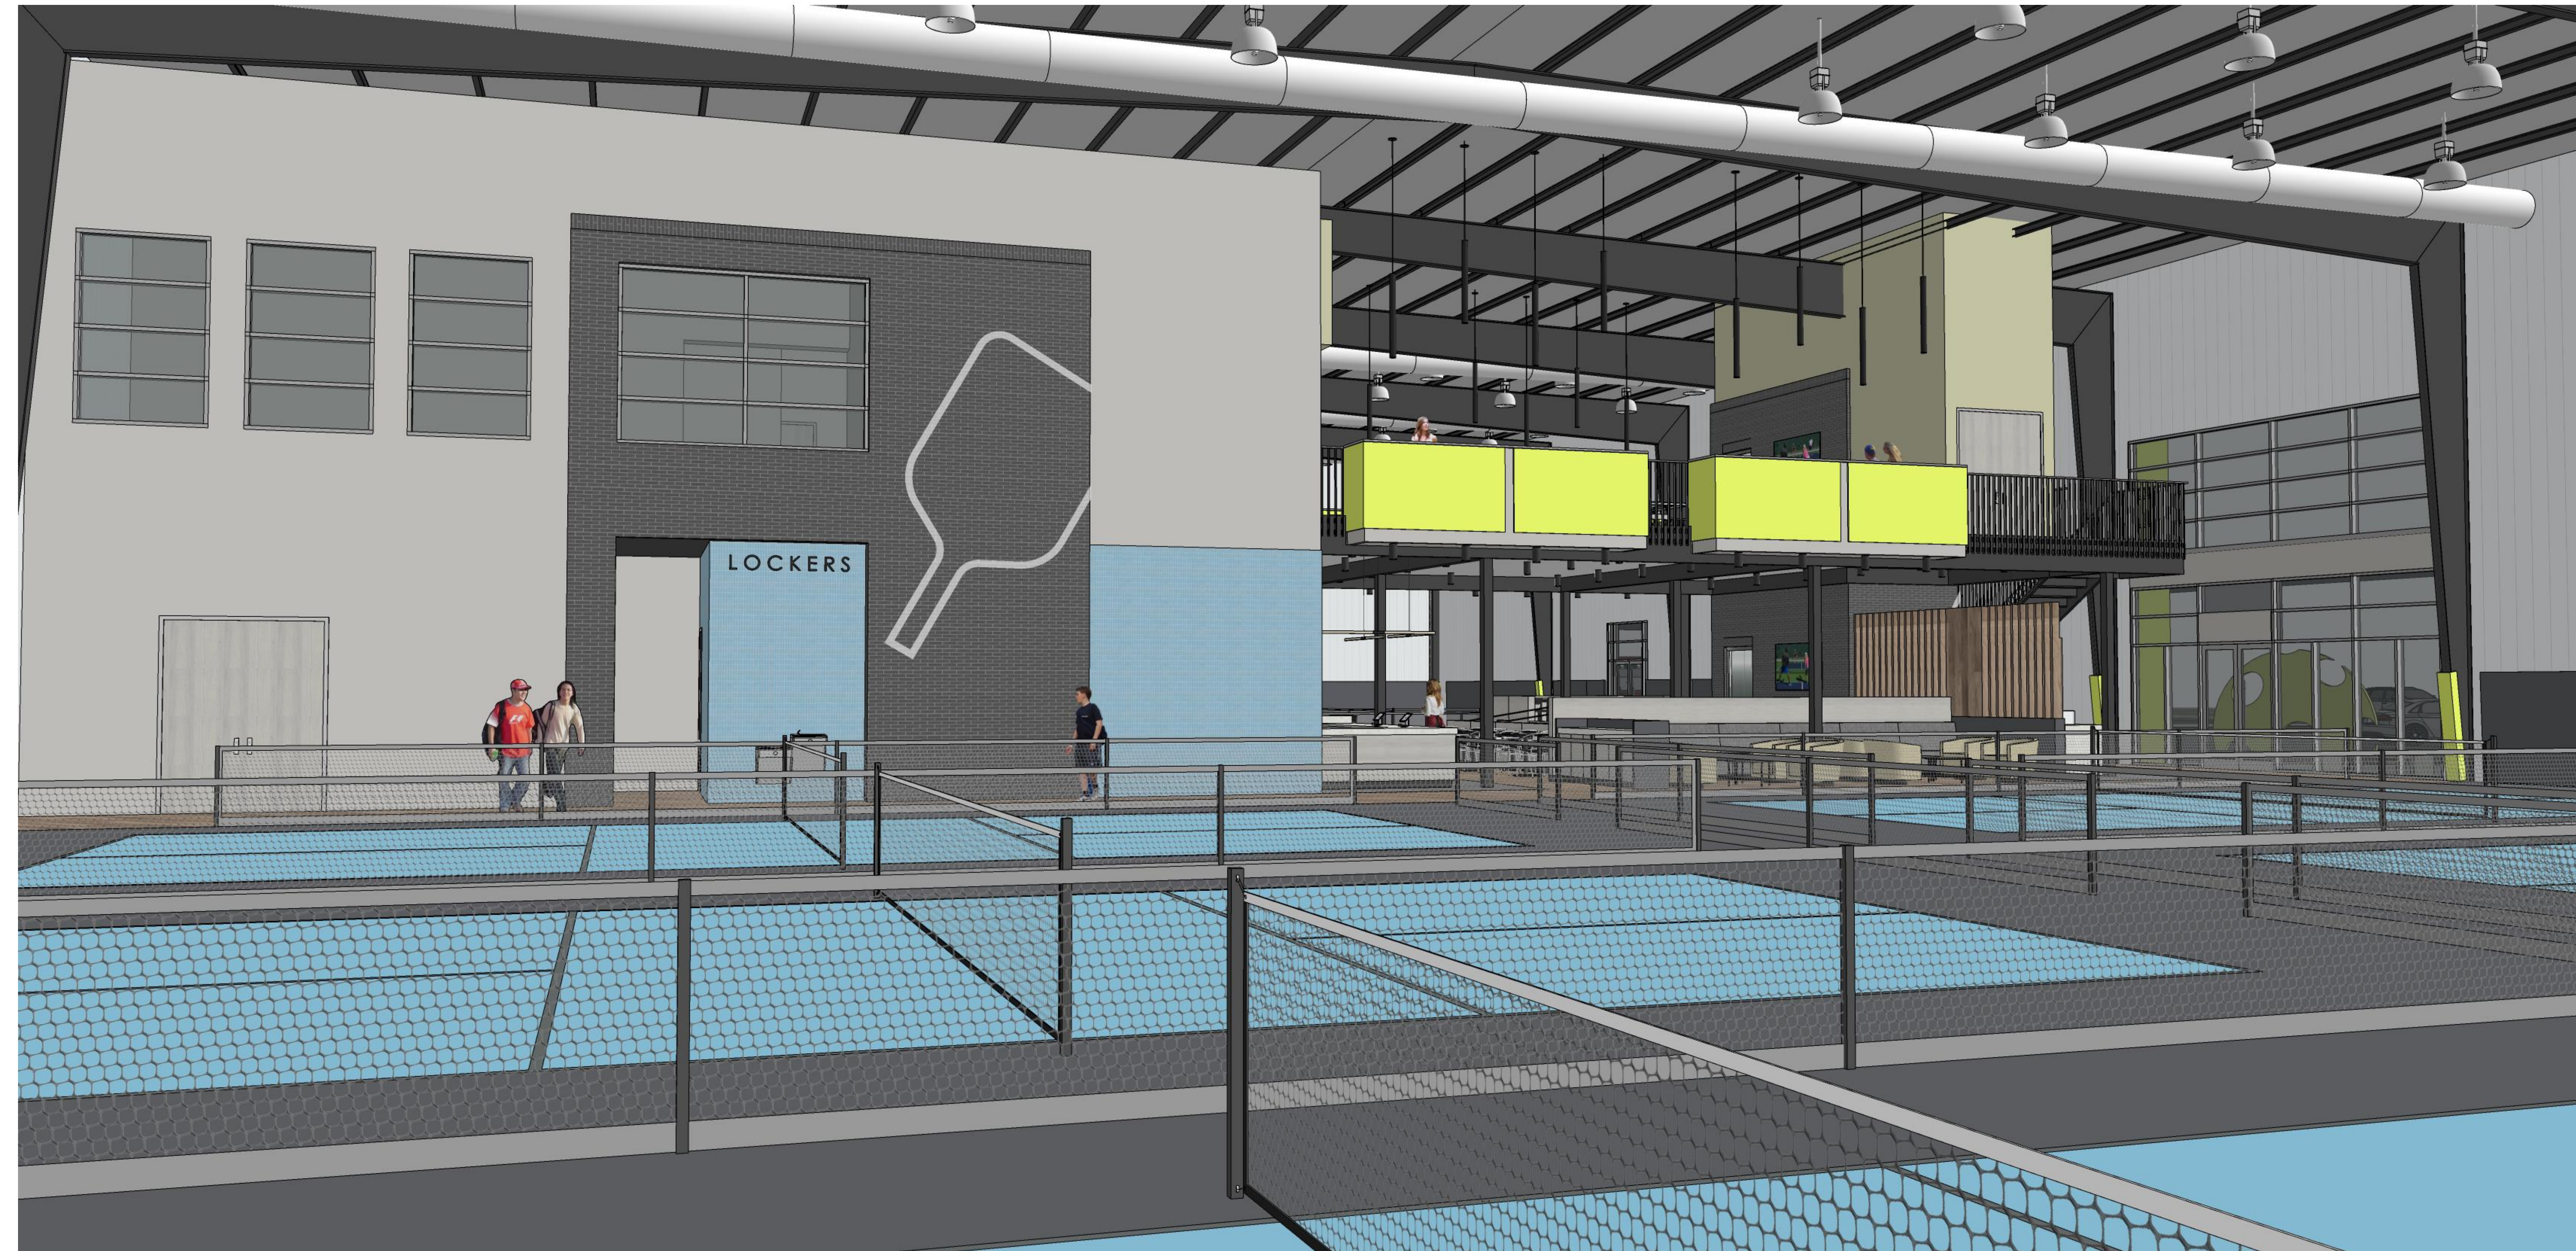

CONCEPTUAL | view from cafe

PROJECT

REV/DATE
CONCEPTUAL 11/11/2021

NOTES

ST. LUCIE WEST

CONCEPTUAL | bar

PROJECT

REV/DATE
CONCEPTUAL 11/11/2021

NOTES

ST. LUCIE WEST

CONCEPTUAL | stairs to mezzanine

PROJECT

ST. LUCIE WEST

REV/DATE
CONCEPTUAL 11/11/2021

NOTES

CONCEPTUAL | view from courts

PROJECT

ST. LUCIE WEST

REV/DATE
CONCEPTUAL 11/11/2021

NOTES

CONCEPTUAL | view from courts

PROJECT

REV/DATE

NOTES

CONCEPTUAL 11/11/2021

ST. LUCIE WEST

CONCEPTUAL | locker room entrance

PROJECT

REV/DATE
CONCEPTUAL 11/11/2021

NOTES

ST. LUCIE WEST

CONCEPTUAL | mezzanine