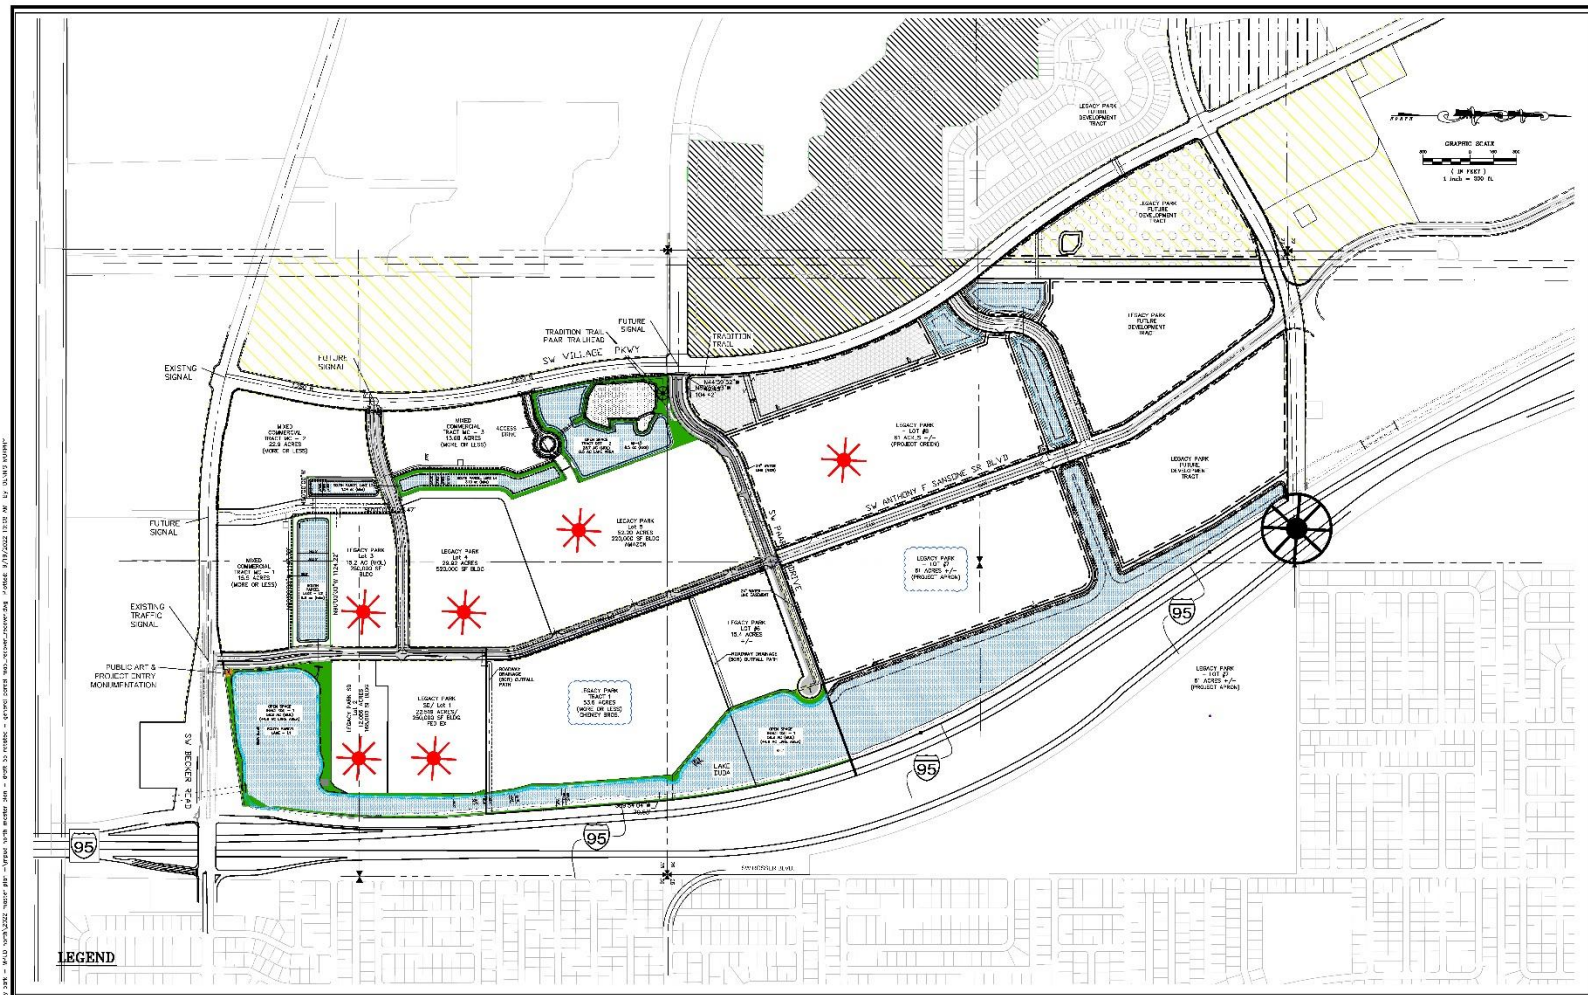

Tree of American Dreams Legacy Park @ Southern Grove

LEGEND DATE: 02-27-20 DRAWING SCALE: 1"=100' VERT. SCALE: VERT. SCALE SHEET NO. of	COMPLETED R.E. SFP F.F.D. BK./P.C.	CULPEPPER & TERPENING INC. 3840 SOUTH JOHN STREET • FORT PIERCE, FL 34948-1918 PHONE: 787-464-3757 • FAX: 787-464-3757 • WWW.CULPEPPER-TERPENING.COM STAFF: D. F. COOPER, P.E., P.L.C. / S.C.P.E. P. TERPENING, P.L.C. / S.C.P.E.	- REVISIONS - <table border="1"> <thead> <tr> <th>NO.</th> <th>DATE</th> <th>BY</th> <th>DATE</th> </tr> </thead> <tbody> <tr><td> </td><td> </td><td> </td><td> </td></tr> <tr><td> </td><td> </td><td> </td><td> </td></tr> <tr><td> </td><td> </td><td> </td><td> </td></tr> <tr><td> </td><td> </td><td> </td><td> </td></tr> </tbody> </table>	<table border="1"> <thead> <tr> <th>DESIGNED</th> <th>BY</th> <th>DATE</th> </tr> </thead> <tbody> <tr><td> </td><td> </td><td> </td></tr> <tr><td> </td><td> </td><td> </td></tr> <tr><td> </td><td> </td><td> </td></tr> <tr><td> </td><td> </td><td> </td></tr> </tbody> </table>	LEGACY PARK MPUD @ SOUTHERN GROVES CONCEPTUAL SITE PLAN