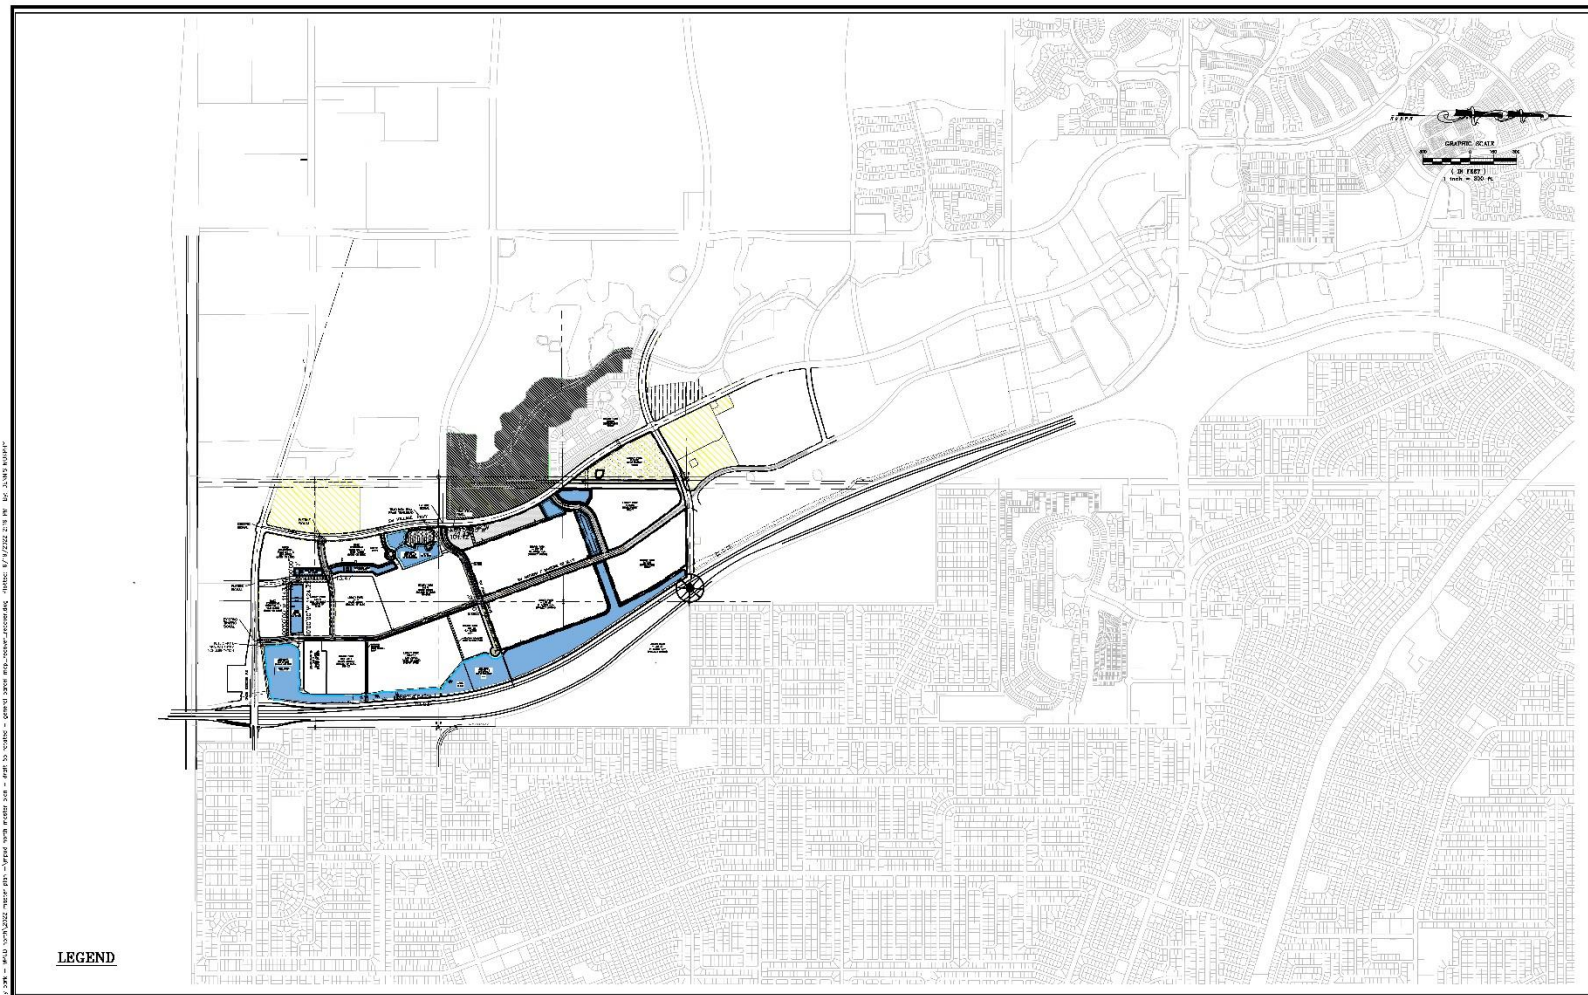

Tree of American Dreams Legacy Park @ Southern Grove

LEGEND

NO.	DATE	BY	REVISIONS

CULPEPPER & TERPENING INC.
2005 SOUTH PARK STREET • FORT WORTH, TX 76104
PHONE: 817-464-1151 • FAX: 817-464-1152 • WWW.C&TINC.COM
STAFF: JACOB TERPENING, PE, LEED AP
PROJECT MANAGER: JACOB TERPENING, PE

NO.	DATE	BY	REVISIONS

LEGACY PARK MPUD
@ SOUTHERN GROVES
CONCEPTUAL SITE PLAN