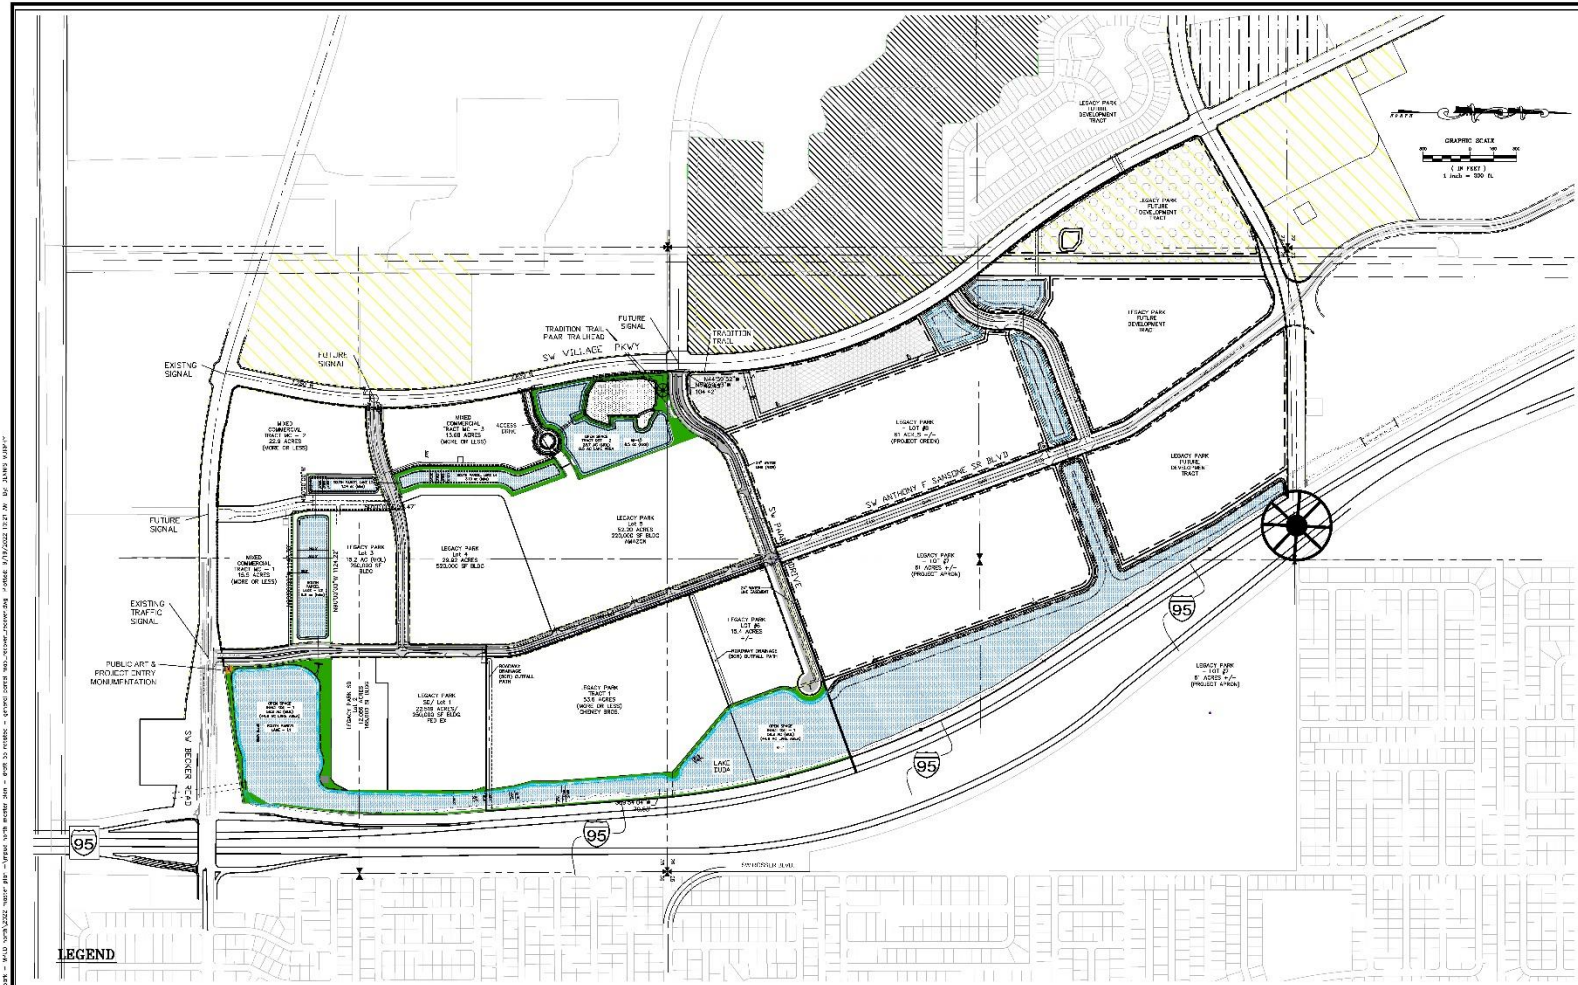

NO.	DATE	BY	REVISIONS

LEGACY PARK MPUD
 @ SOUTHERN GROVES
 CONCEPTUAL SITE PLAN

DATE: 02-24-20
 DRAWN: JACOB TERPENING
 CHECKED: JACOB TERPENING
 PROJECT: LEGACY PARK @ SOUTHERN GROVES
 SHEET: 01 OF 01

Tree of American Dreams Legacy Park @ Southern Grove