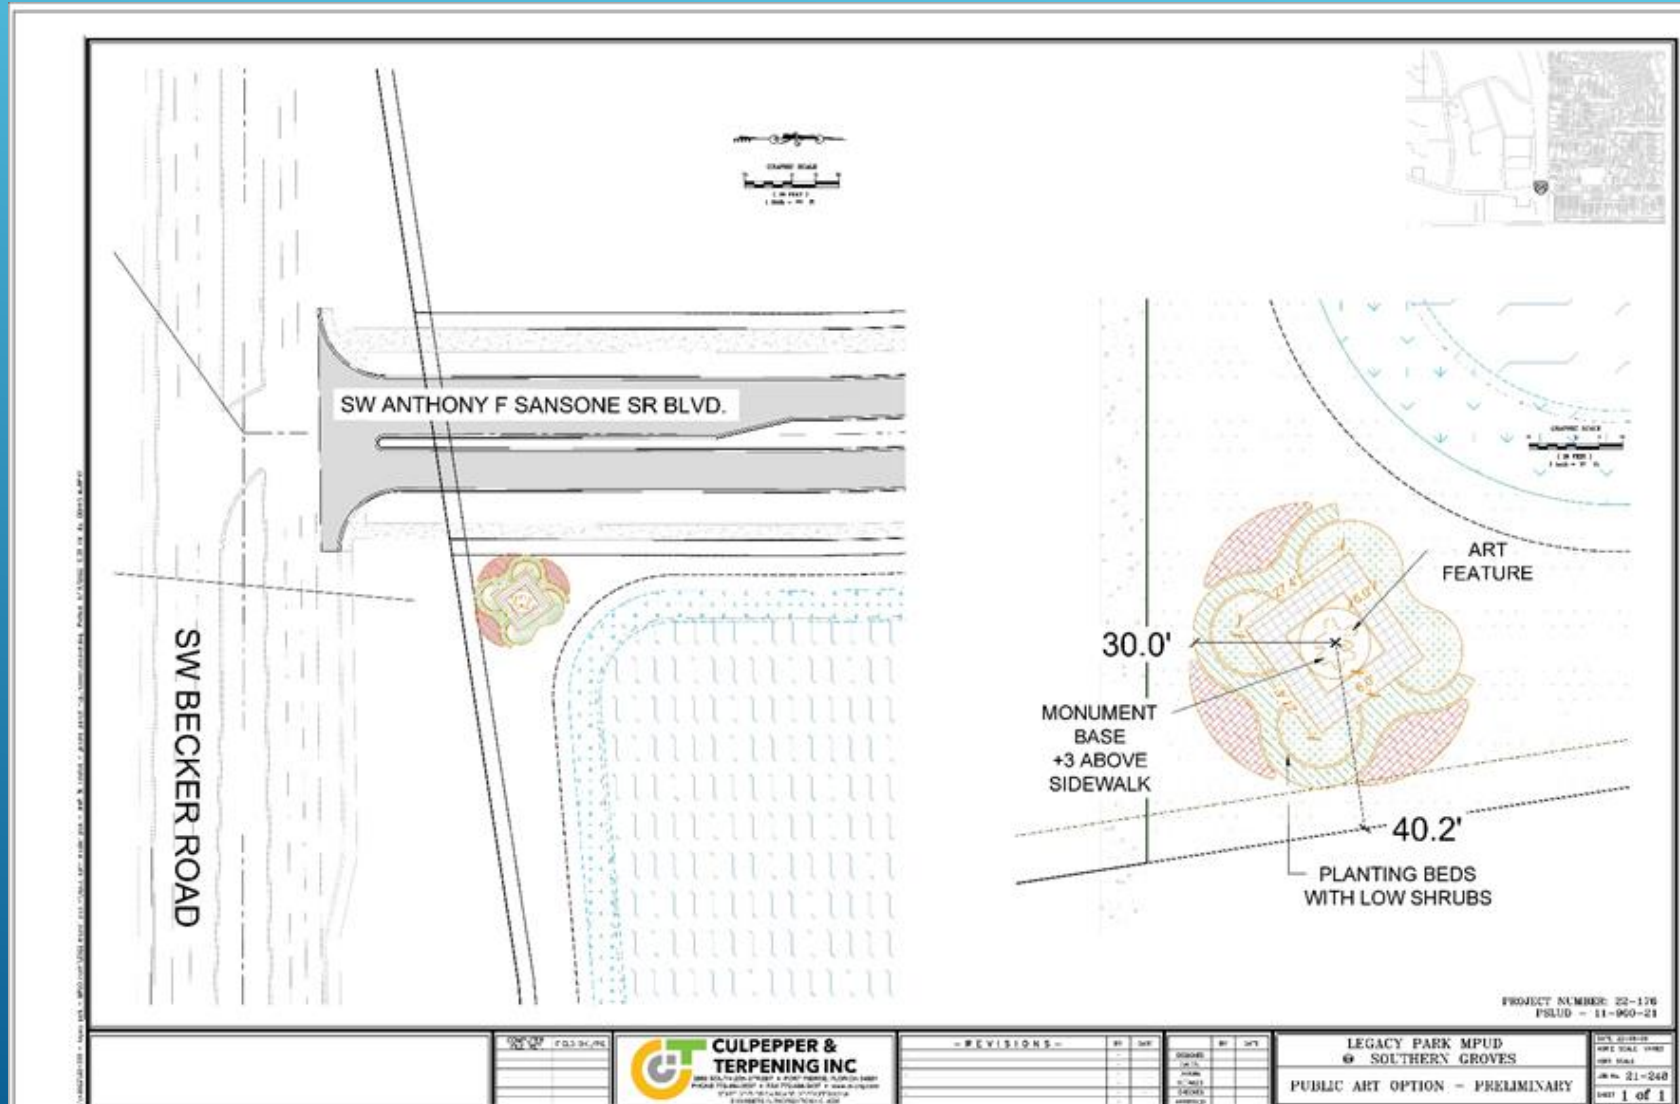

Tree of American Dreams Legacy Park @ Southern Grove

- ▶ Total project value \$600,000
- ▶ Provides for the six building sites @ \$100,000/ site.

Tree of American Dreams Legacy Park @ Southern Grove

Tree of American Dreams Legacy Park @ Southern Grove