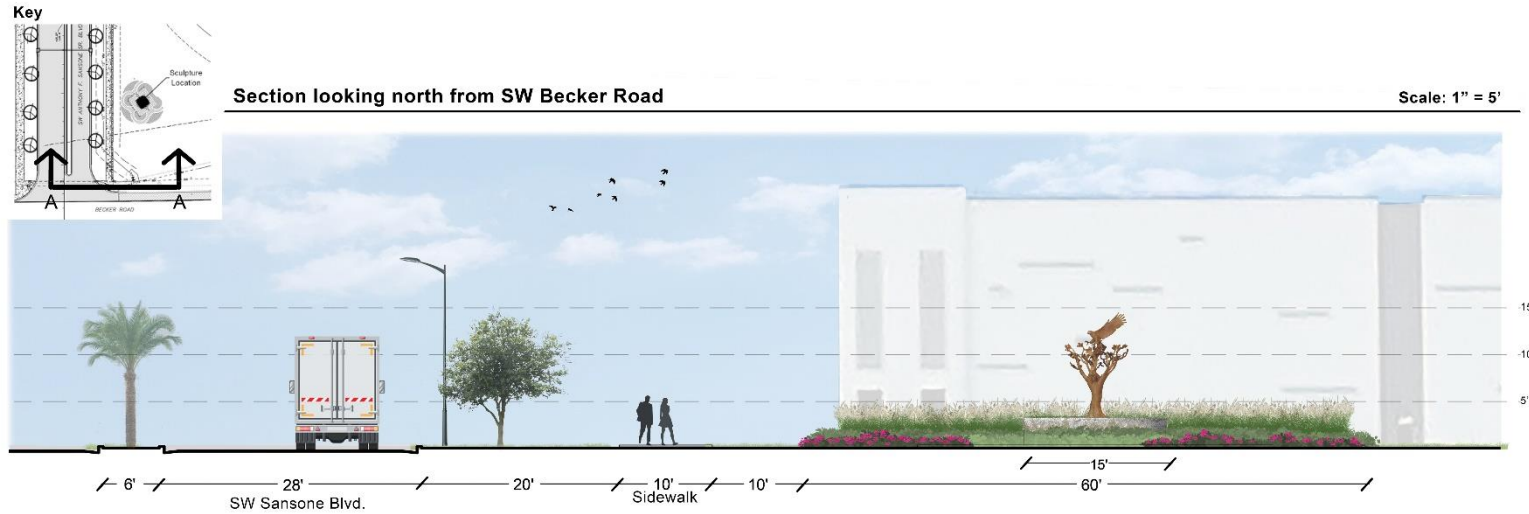

Tree of American Dreams Legacy Park @ Southern Grove

Legacy Park at Tradition - Public Art Sculpture