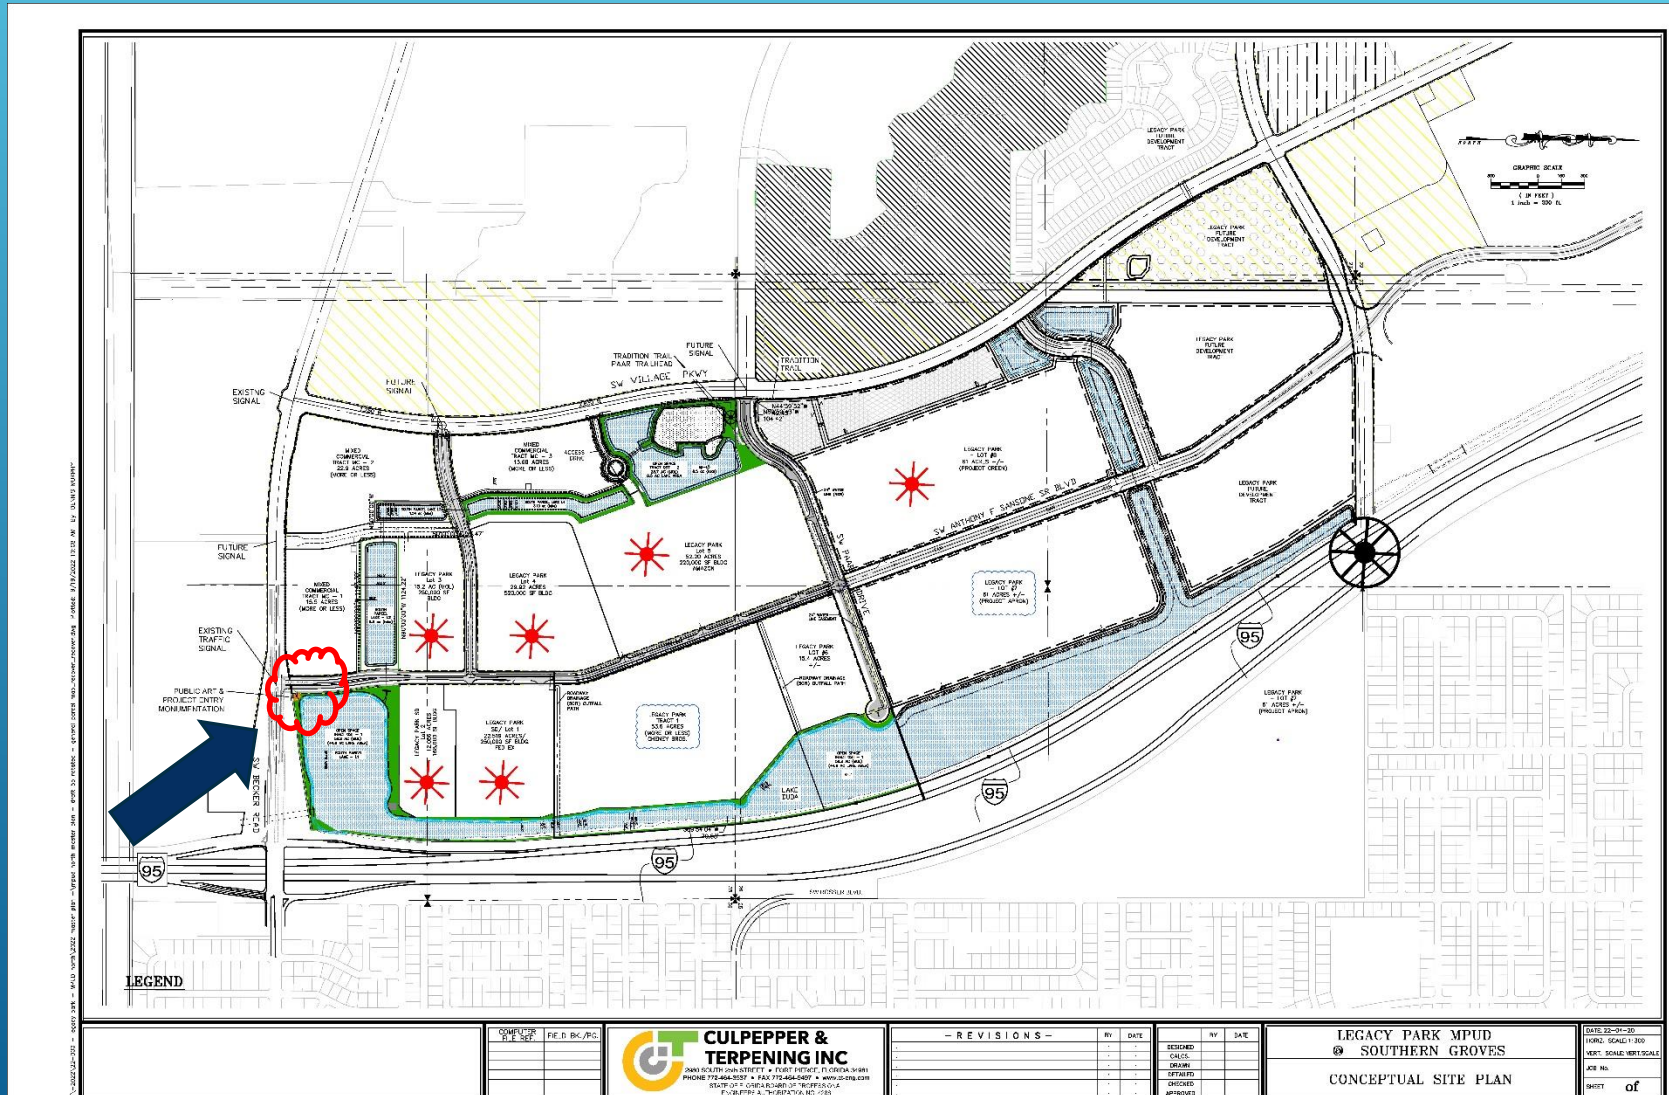

Tree of American Dreams Legacy Park @ Southern Grove