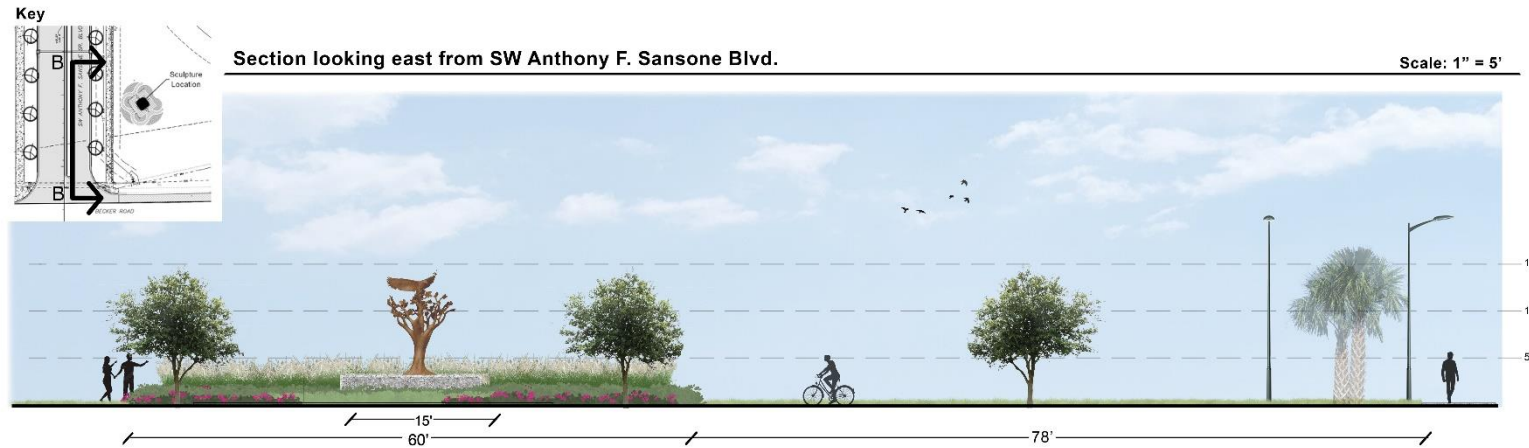

Tree of American Dreams Legacy Park @ Southern Grove

Legacy Park at Tradition - Public Art Sculpture