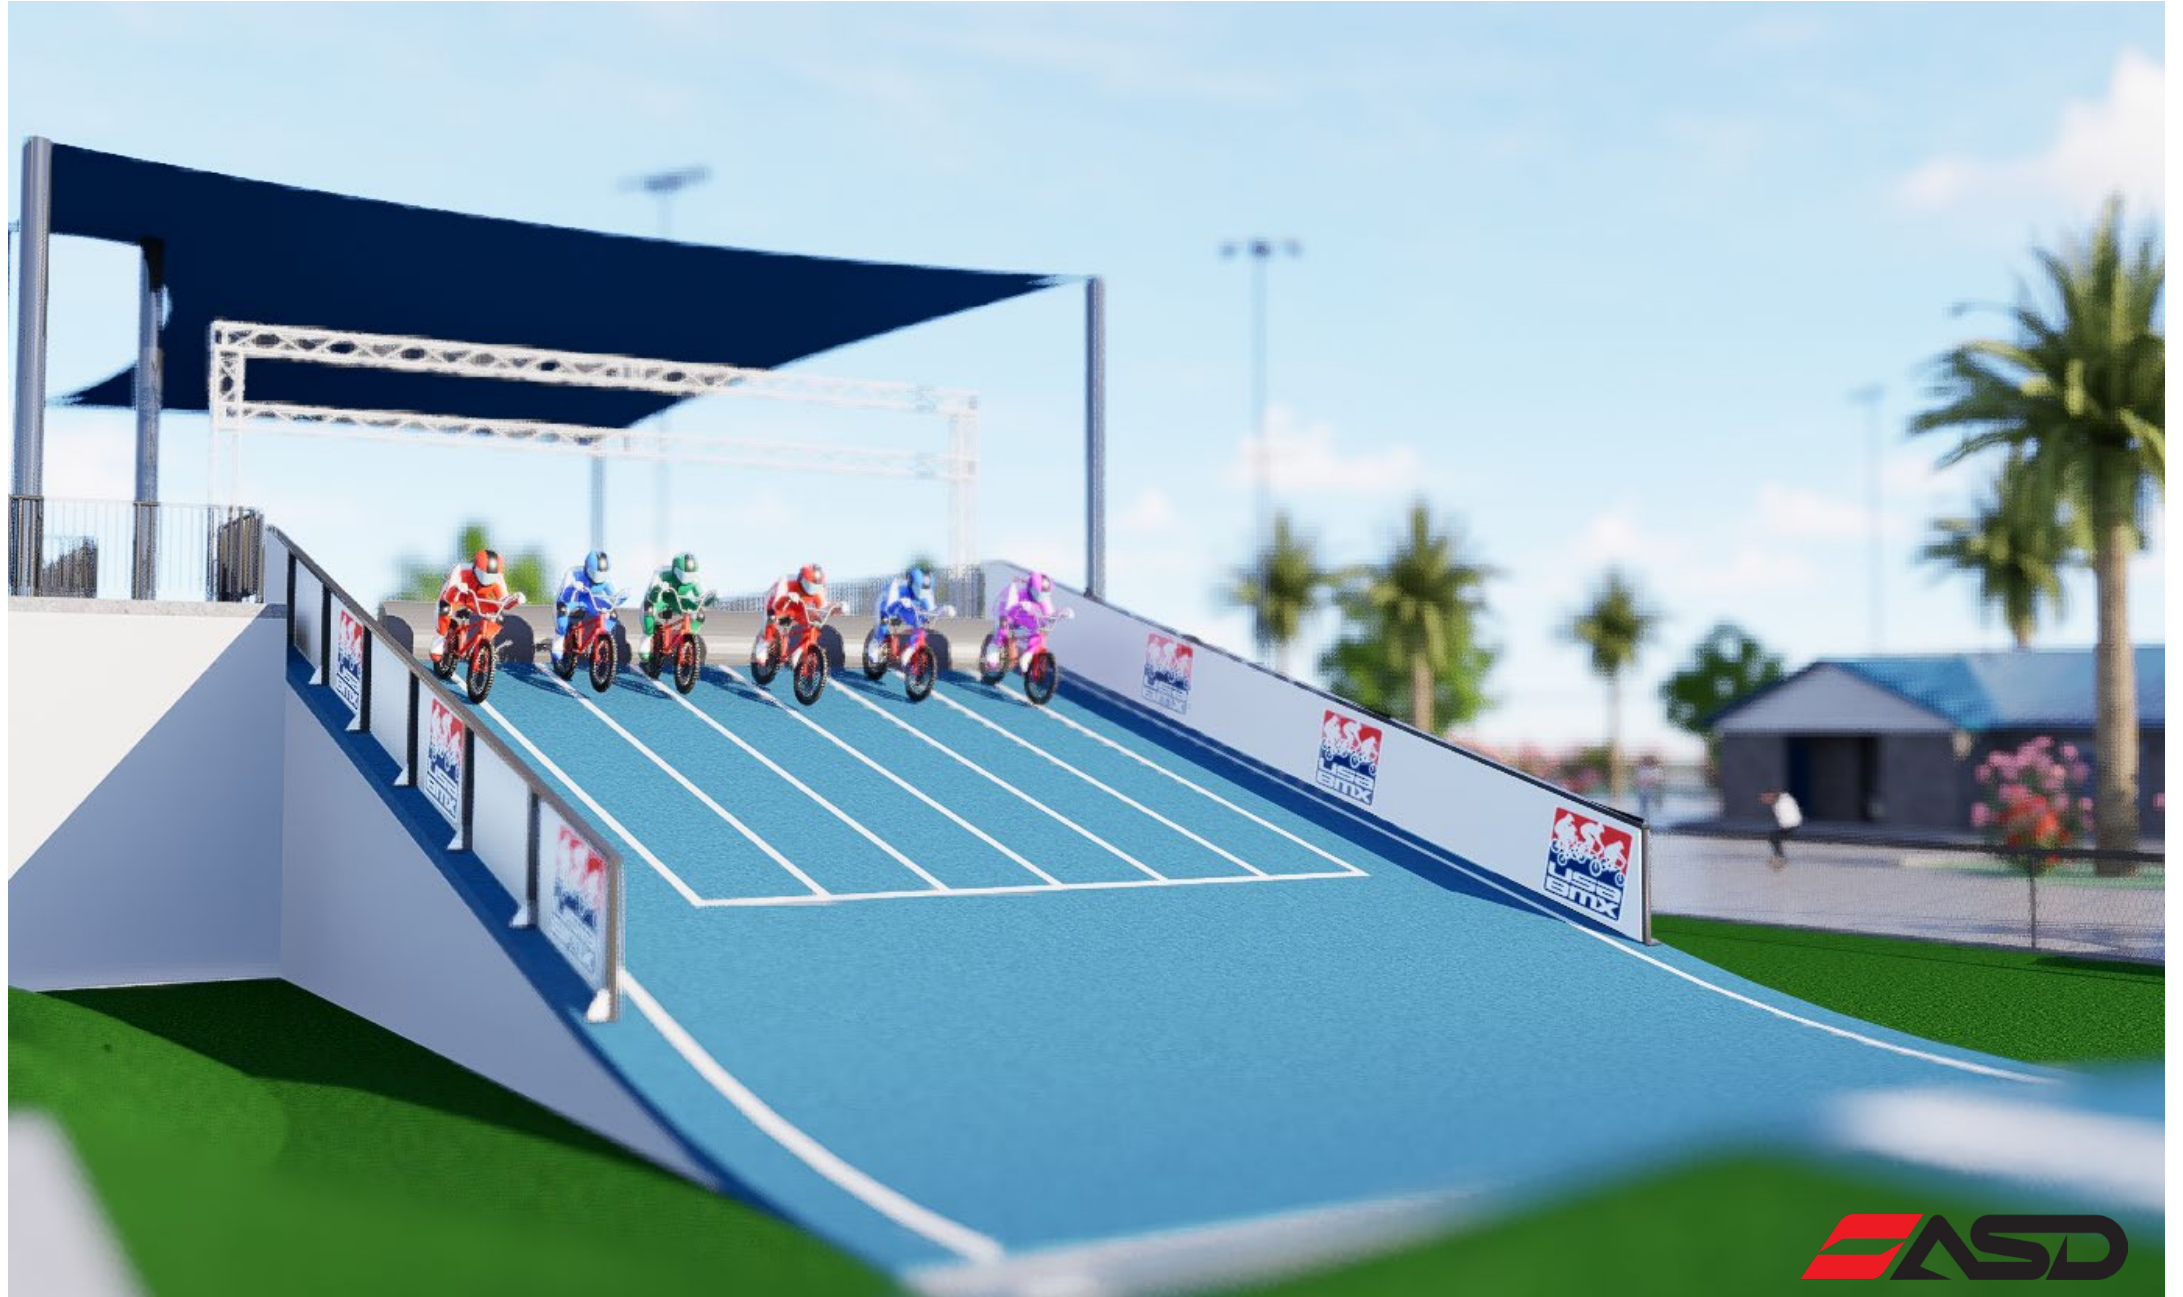

## ADAPTIVE WHEEL PARK

# Project Schedule

**-March: 60%-75% CDs**

**-April 90%-100% CDs**

**PROJECT LOCATION**

- ① ADAPTIVE RACETRACK-CONCRETE-BLUE ACRYLOTEX-RIDECOAT SURFACING
- ② ADAPTIVE RACETRACK START HILL RAMP
- ③ RACE TRACK ENTRY-STAGING RAMP
- ④ SYNTHETIC GRASS INFIELD
- ⑤ CHAIN LINK FENCING-4' BLACK VINYL COATED
- ⑥ SECURITY FENCING-WIRE MESH-ORNAMENTAL 10'
- ⑦ CHAIN LINK SWING GATES-(2) 4' BLACK VINYL COATED.
- ⑧ BLEACHERS -ALUMINUM WITH SHADE STRUCTURES
- ⑨ MUSCO SPORT LIGHTING-LED 35FC MIN.
- ⑩ CONCRETE STAGING-COOL OFF-NATURAL GRAY
- ⑪ SHADE SAILS-PICNIC TABLES
- ⑫ PRE-ENGINEERED RESTROOM-ADMIN-STORAGE CONCESSION BUILDING
- ⑬ SHADE STRUCTURE-U.S.A. SHADE OR EQUAL
- ⑭ FLAG POLES-U.S.A. & FLORIDA FLAGS
- ⑮ DRAIN INLET 12"X12" GRATE-BOX
- ⑯ PUMP TRACK-SHOTCRETE-RIDECOAT SURFACE
- ⑰ BICYCLE RACKS AND CONCRETE PAD
- ⑱ SIGNAGE-RULES-REGULATIONS-PARK INFO
- ⑲ PLANTING AREA
- ⑳ FLOW LINE-JUMPS
- ㉑ BENCH SEATING-SHADE-TABLES
- ㉒ PARKING LOT AREA
- ㉓ SIDEWALK ENTRY-CONCRETE-GRAY
- ㉔ PERIMETER WALKWAY-CONCRETE GREY
- ㉕ ENTRY PLAZA PAVING-INTEGRAL COLOR CONCRETE
- ㉖ DROP OFF PLAZA
- ㉗ ALL WHEEL PLAYGROUND
- ㉘ GATHERING TERRACES
- ㉙ EVENT AND AWARDS PLATFORM

# TRADITION PARK-PORT ST. LUCIE, FL

ADAPTIVE WHEEL PARK OVERVIEW

ADAPTIVE WHEEL PARK OVERVIEW

**1 ENLARGED PLAN: BIKE PARK KID'S ZONE - LAYOUT PLAN**

SCALE  
1:10

**2 ENLARGED PLAN: BIKE PARK KID'S ZONE - COLORS AND STRIPING DIAGRAM**

SCALE  
1:10

**The Traditional Regional Park, BICYCLE TRAFFIC GARDEN will teach kids the rules of traffic flow and how to bike on public streets safely. They can learn what all the lines and signs on the streets mean and get comfortable navigating them all in a car-free space. Schools in the area can also use the park for physical education courses. And perhaps parents will have more peace of mind when their kids hop on their bikes and pedal off to a friend's house knowing their child has practiced the rules of the road.**