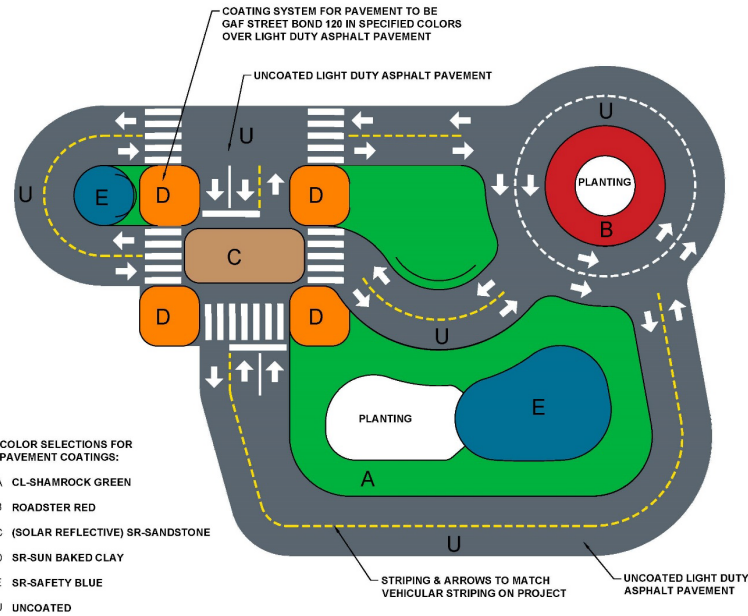

2 ENLARGED PLAN: BIKE PARK KID'S ZONE - COLORS AND STRIPING DIAGRAM

SCALE
1:10