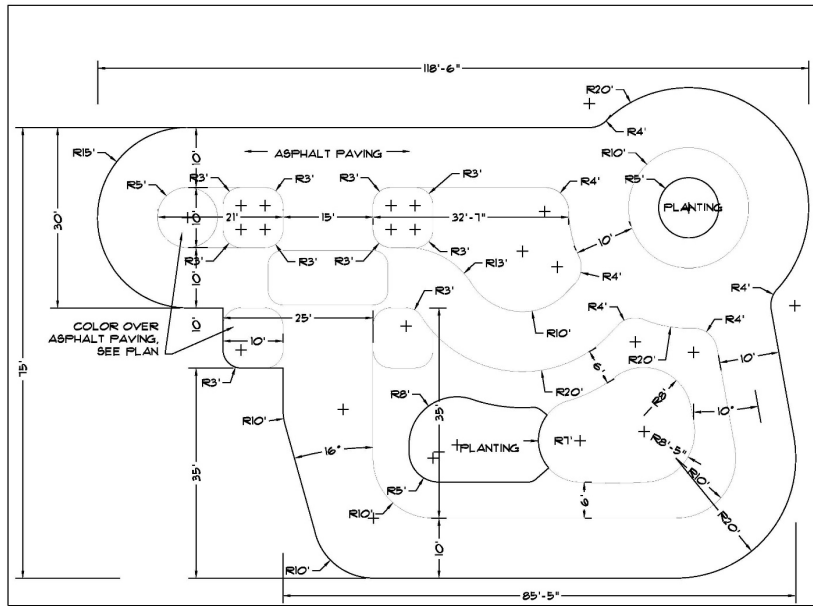

1 ENLARGED PLAN: BIKE PARK KID'S ZONE - LAYOUT PLAN

SCALE
1:10