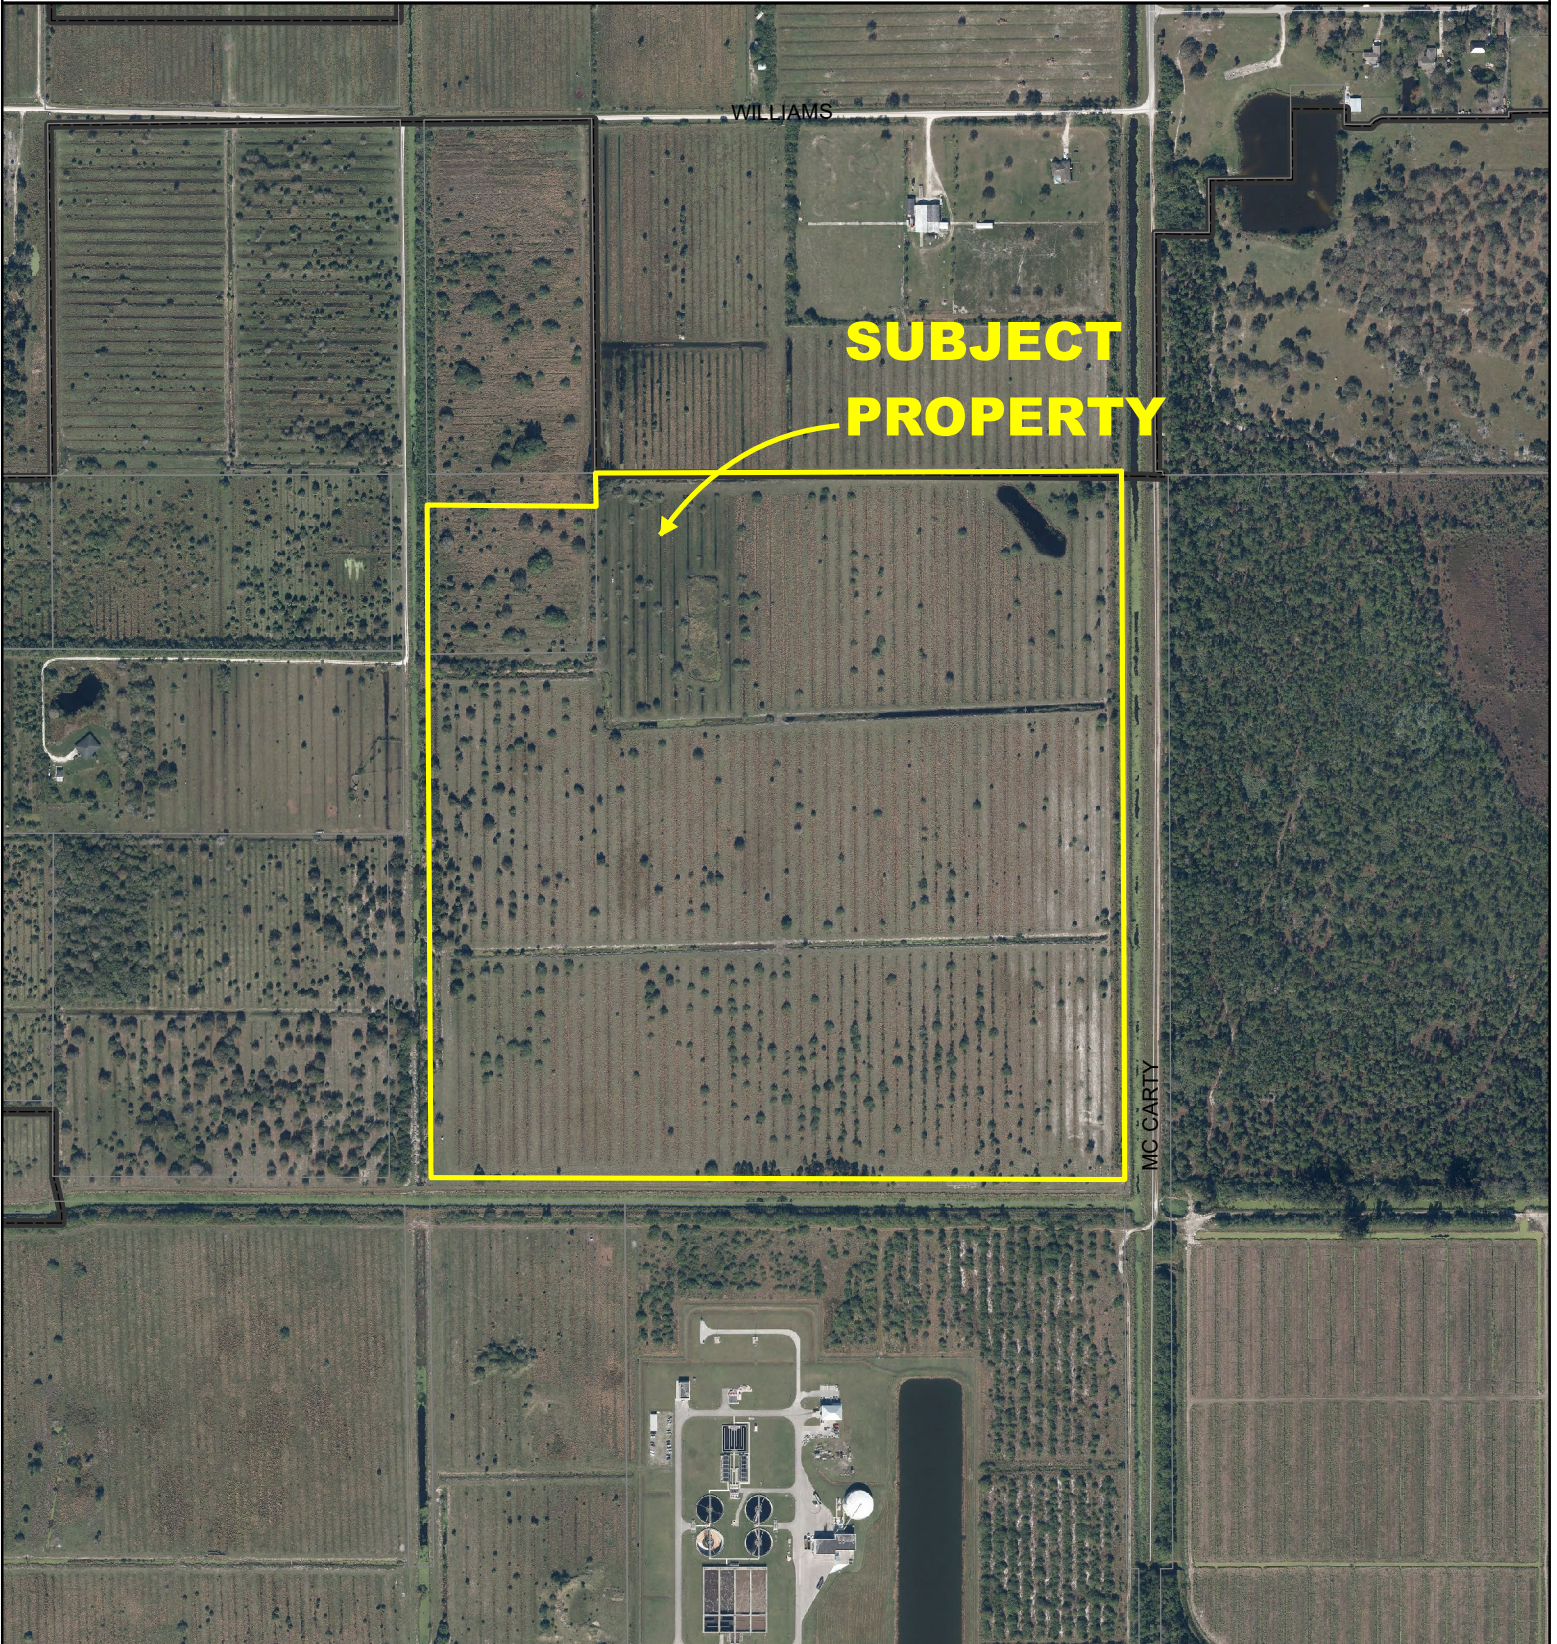

LOCATION MAP

**SUBJECT
PROPERTY**

AERIAL DATE 2018

DATE:	5/14/2024
APPLICATION NUMBER:	
USER:	
SCALE:	1 in = 700 ft