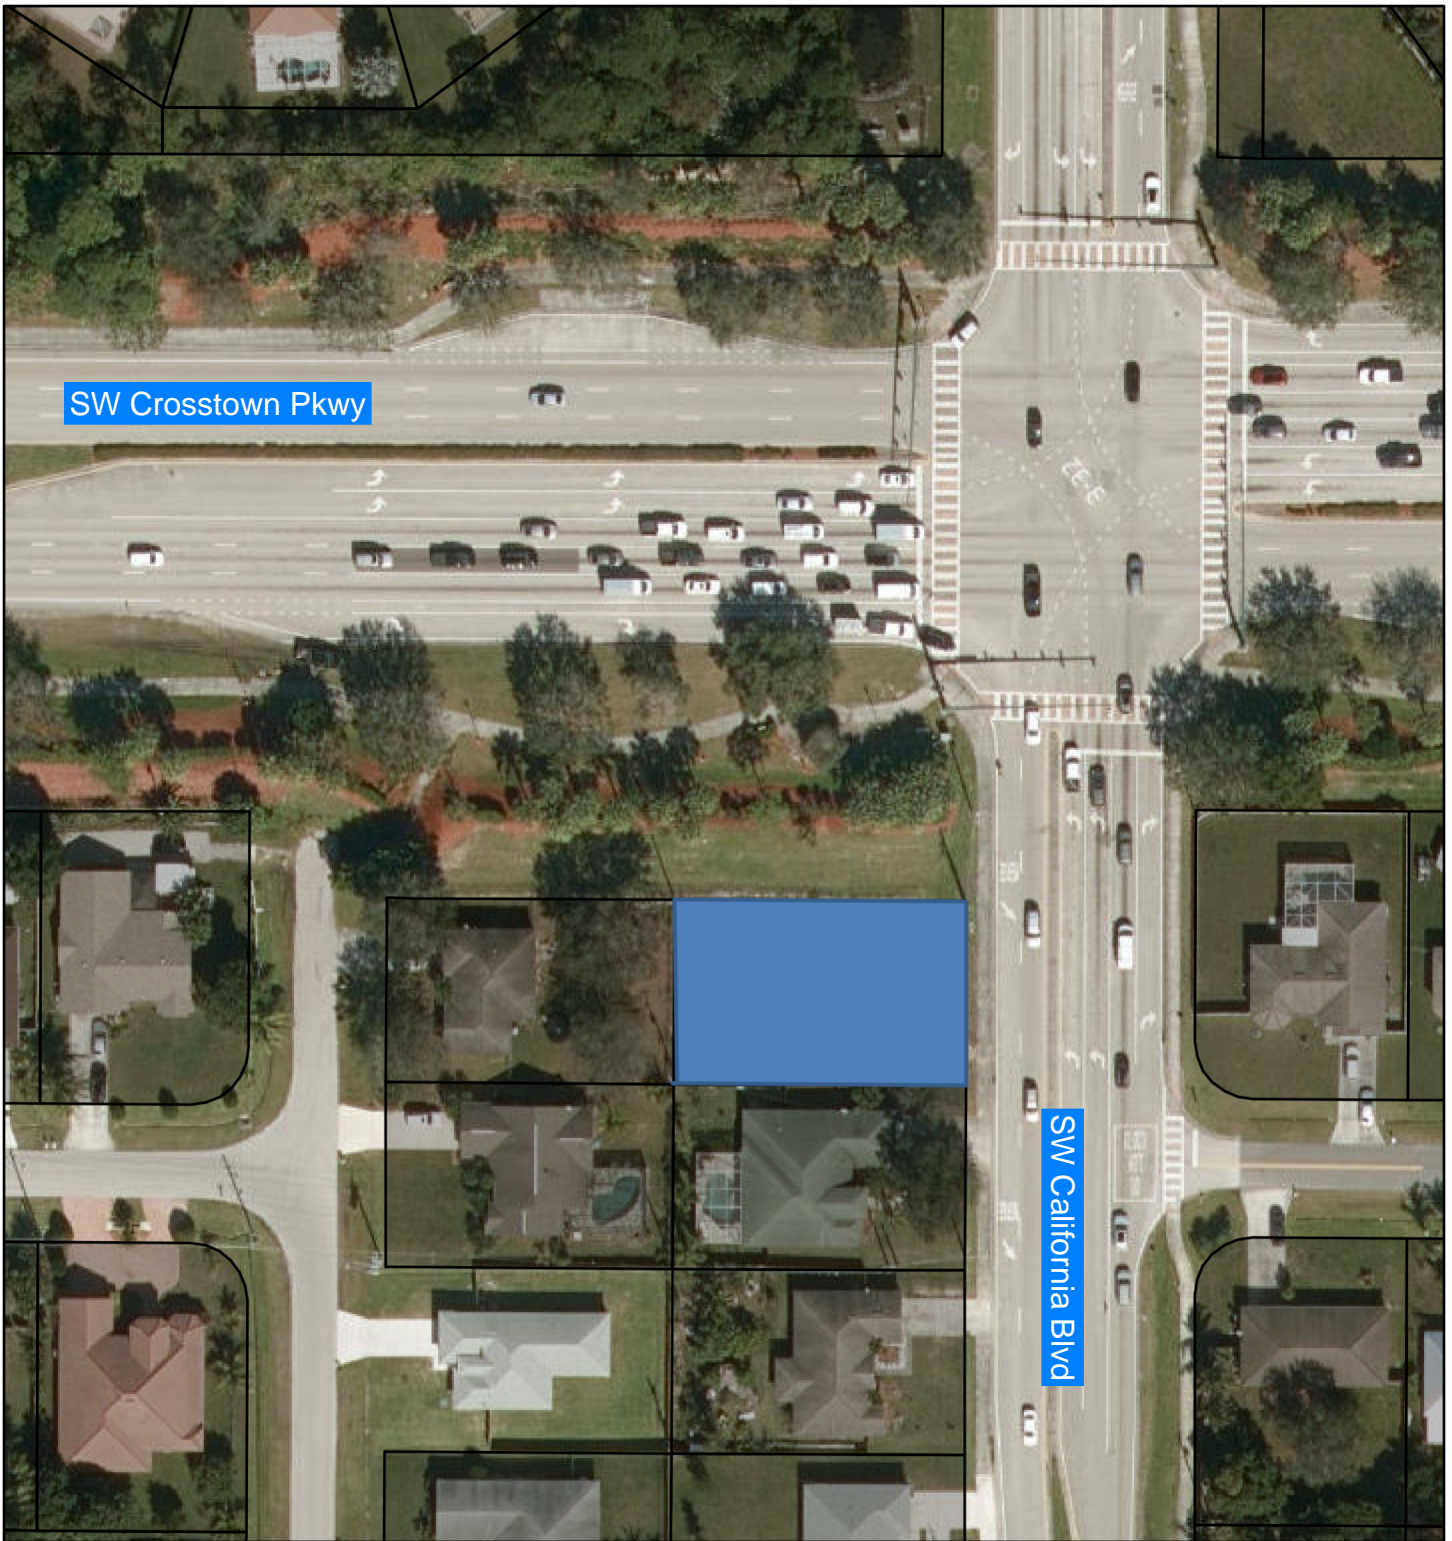

PSL Council Item Map_1868 SW California Blvd

11/22/2024, 5:20:51 PM

 Parcels

State of Florida, Maxar, Microsoft

State of Florida, Maxar, Microsoft |