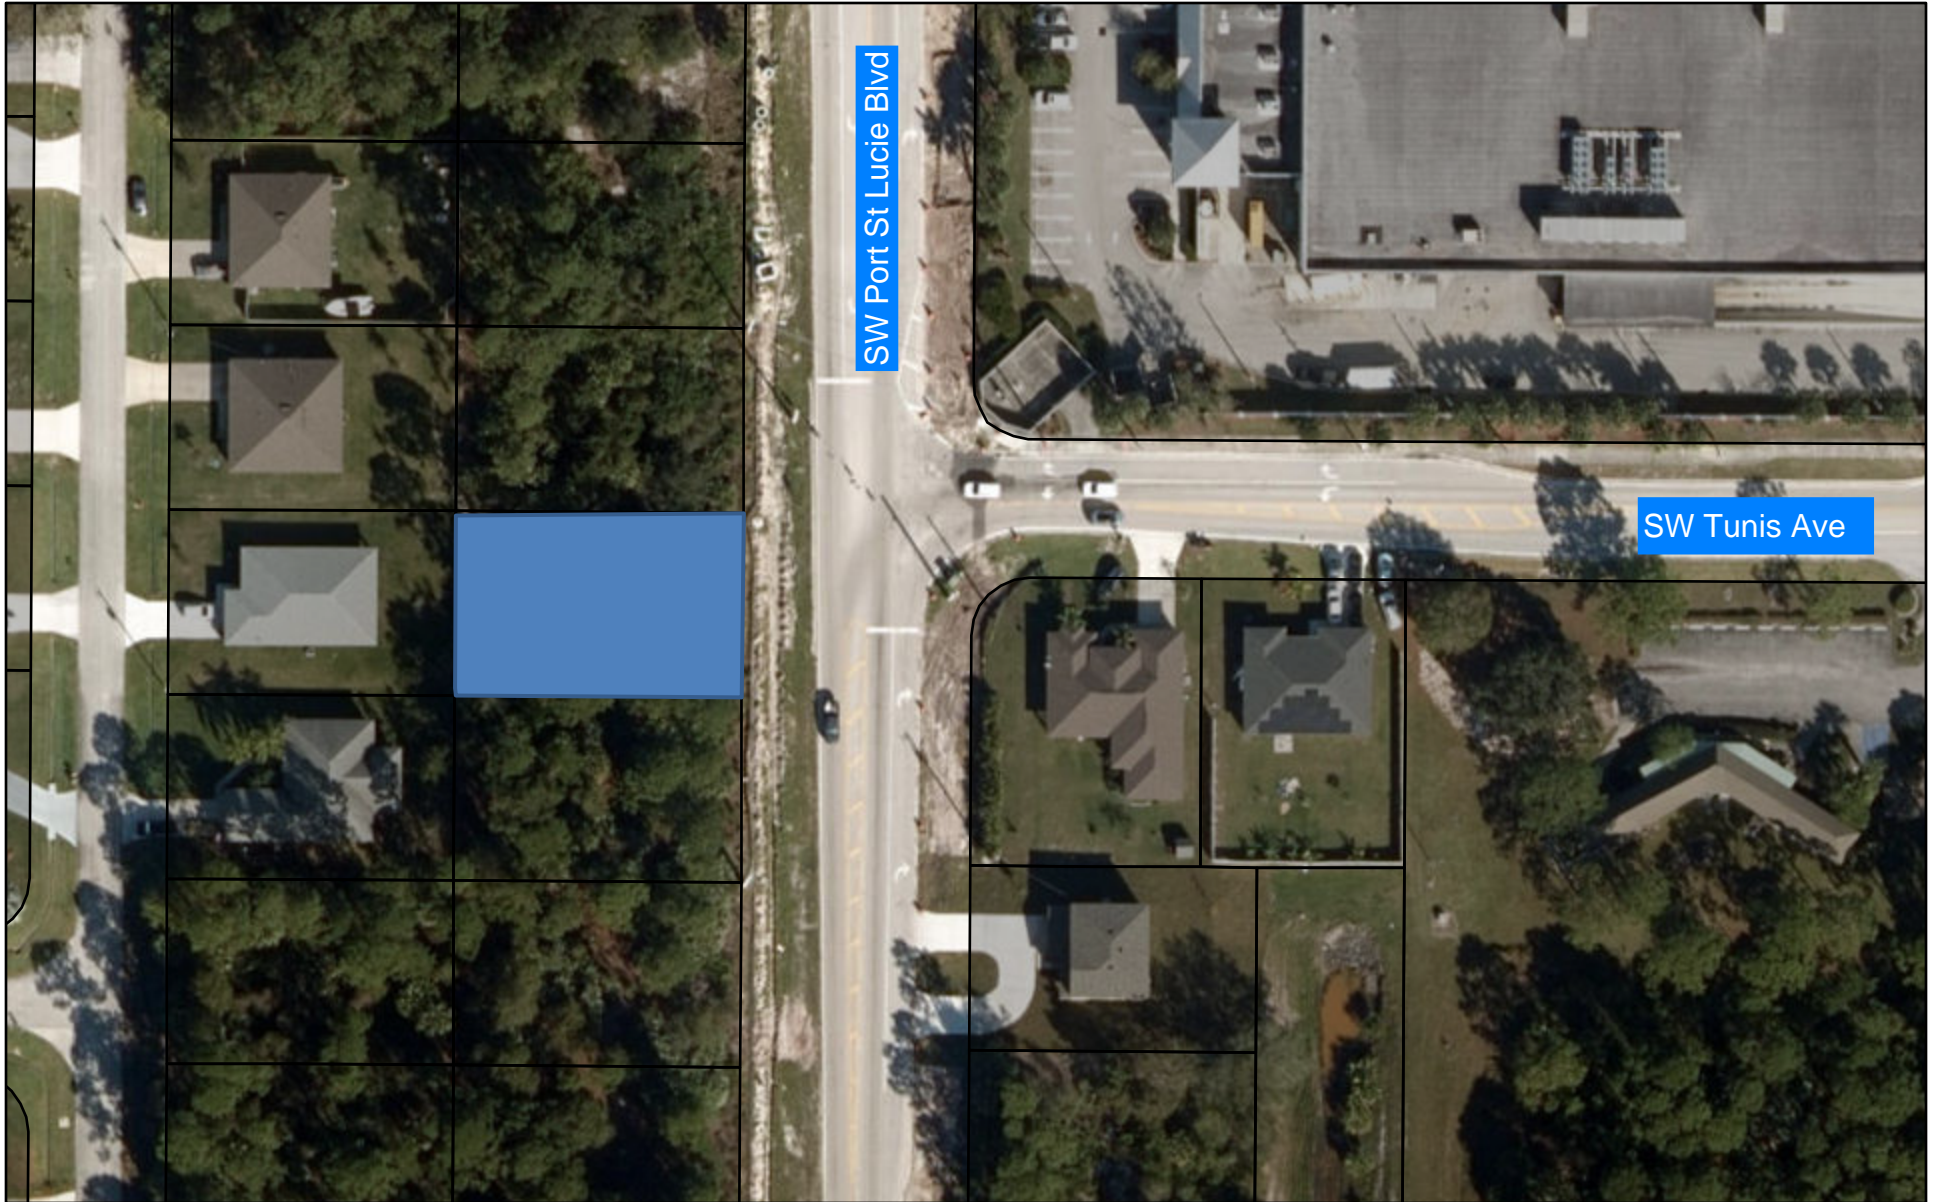

3266 SW Port St Lucie Boulevard

5/21/2024, 7:53:39 AM

 Parcels

State of Florida, Maxar, Microsoft