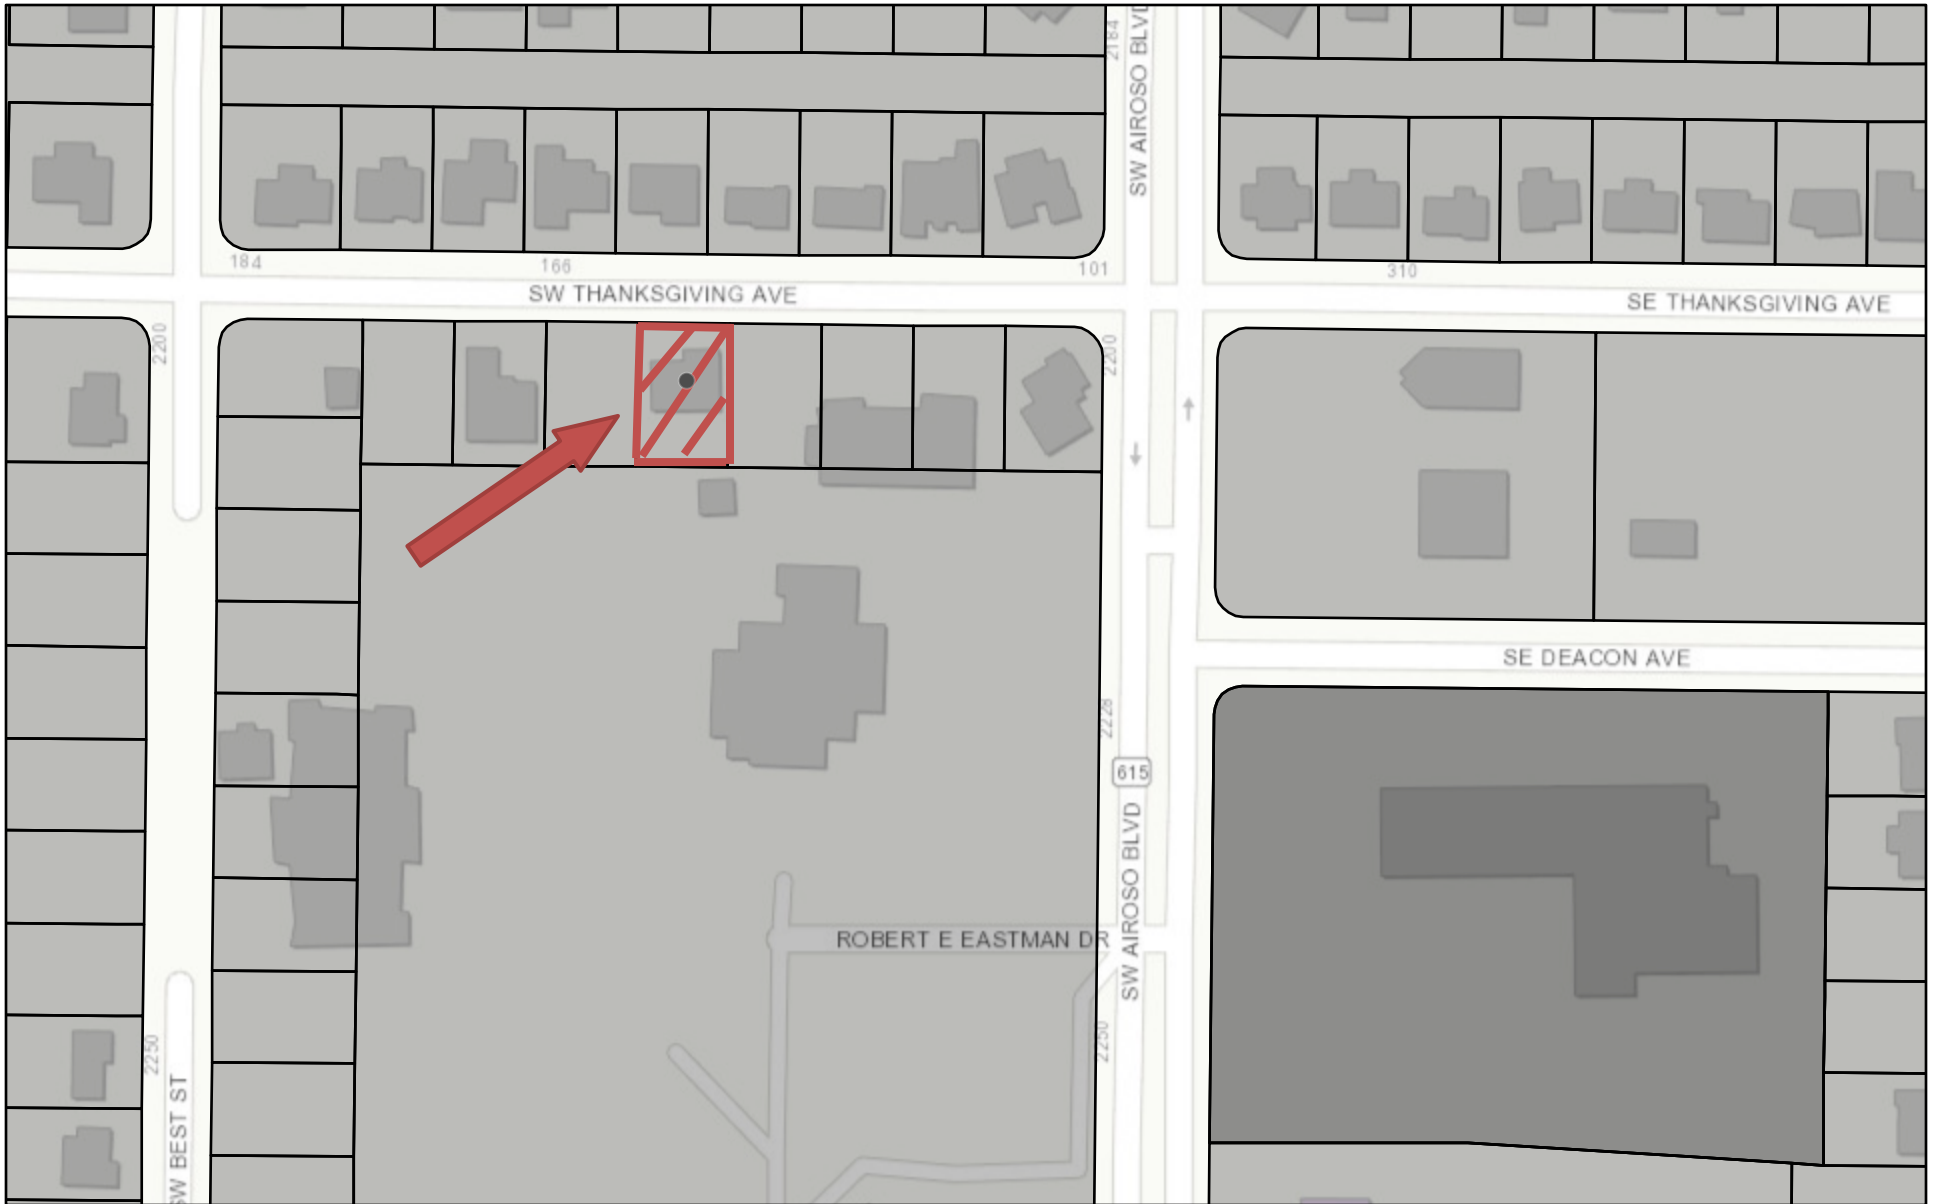

PSL Council Item Map

4/10/2025, 11:46:28 AM

 Parcels

PD Expansion Project Property Acquisition
142 SW Thanksgiving Ave., Port St. Lucie, Florida
Lot 5, Block 689, PSL-18
(Lombardi/Moore)

SLC Property Appraiser's Office, Esri, HERE, Garmin, INCREMENT P, USGS, EPA, USDA