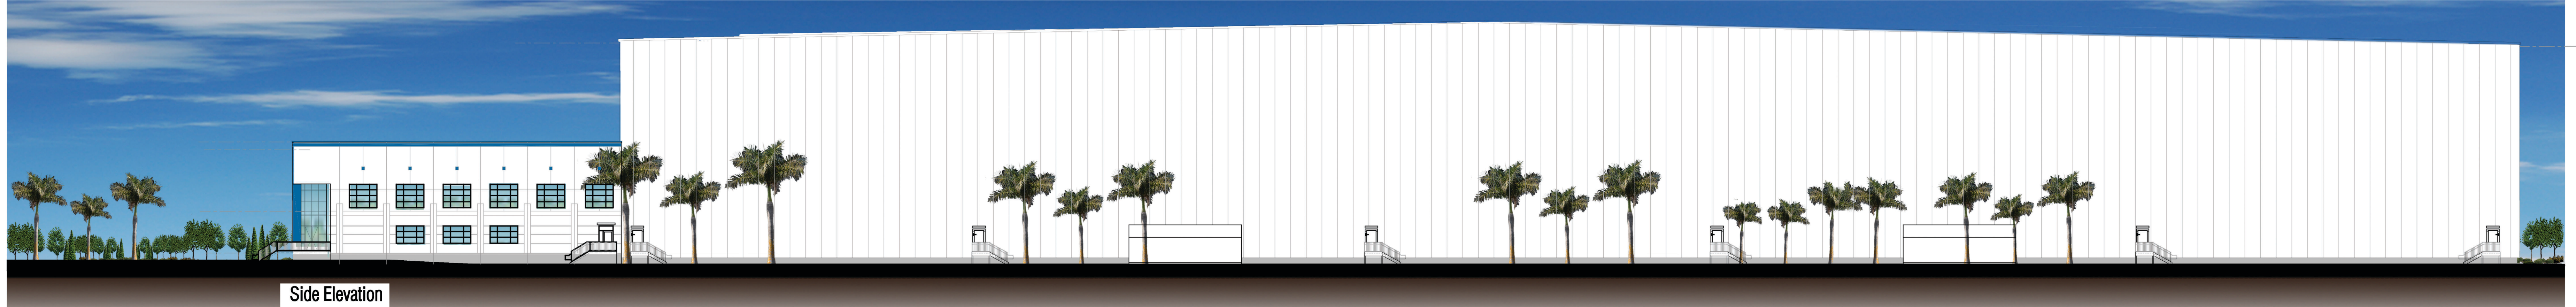

# Project Suburban

Port St. Lucie, FL

## Building Rendering

BUILDING HEIGHT IS 78'-0" FROM GRADE TO HPT OF RIDGE

# Project Suburban

## Port St. Lucie, FL Proposed Elevations