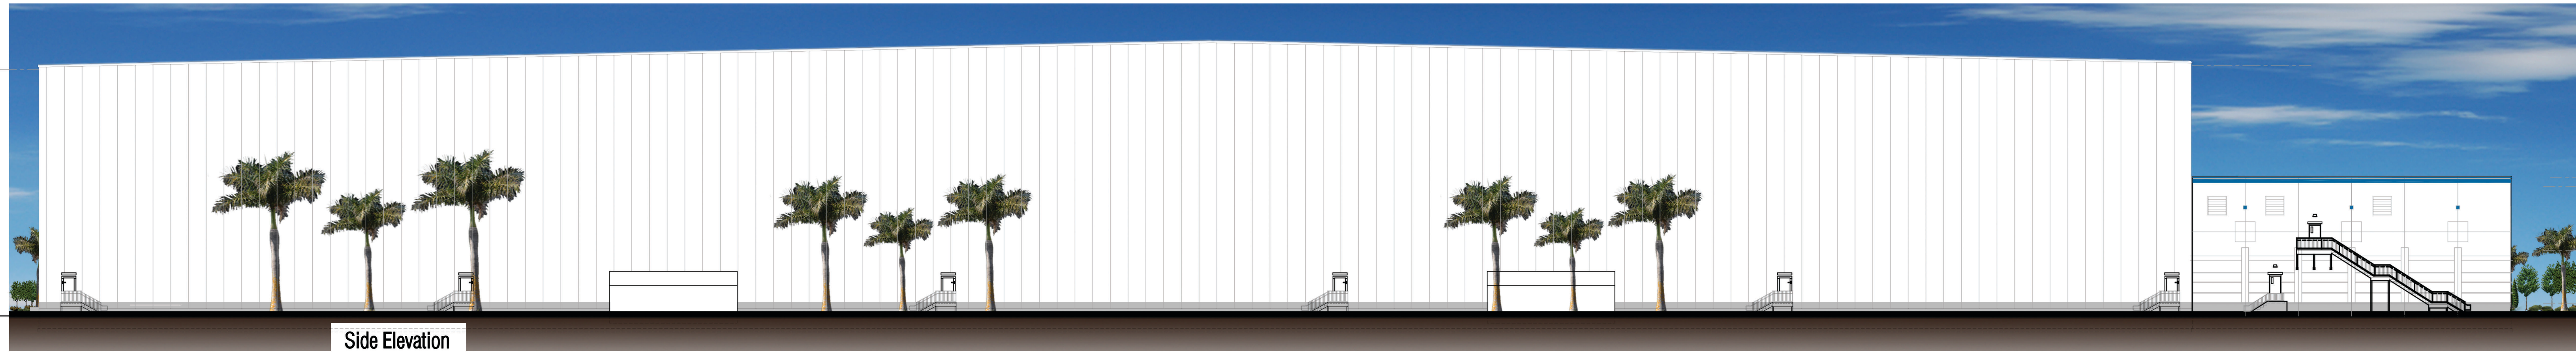

# Project Suburban

Port St. Lucie, FL

## Building Rendering

BUILDING HEIGHT IS 78'-0" FROM GRADE TO HPT OF RIDGE

# Project Suburban

## Port St. Lucie, FL Proposed Elevations