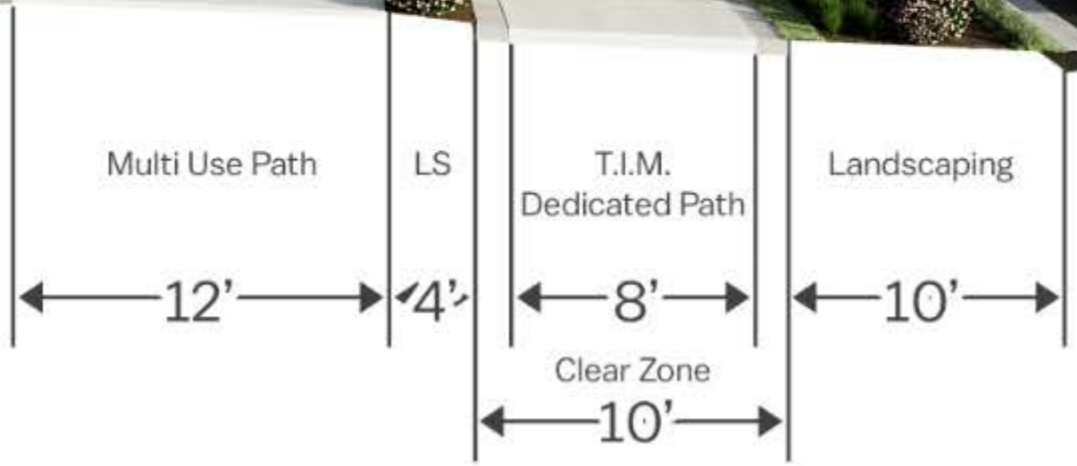

Berm/LA

Tradition Trail Cross Section
Village Parkway