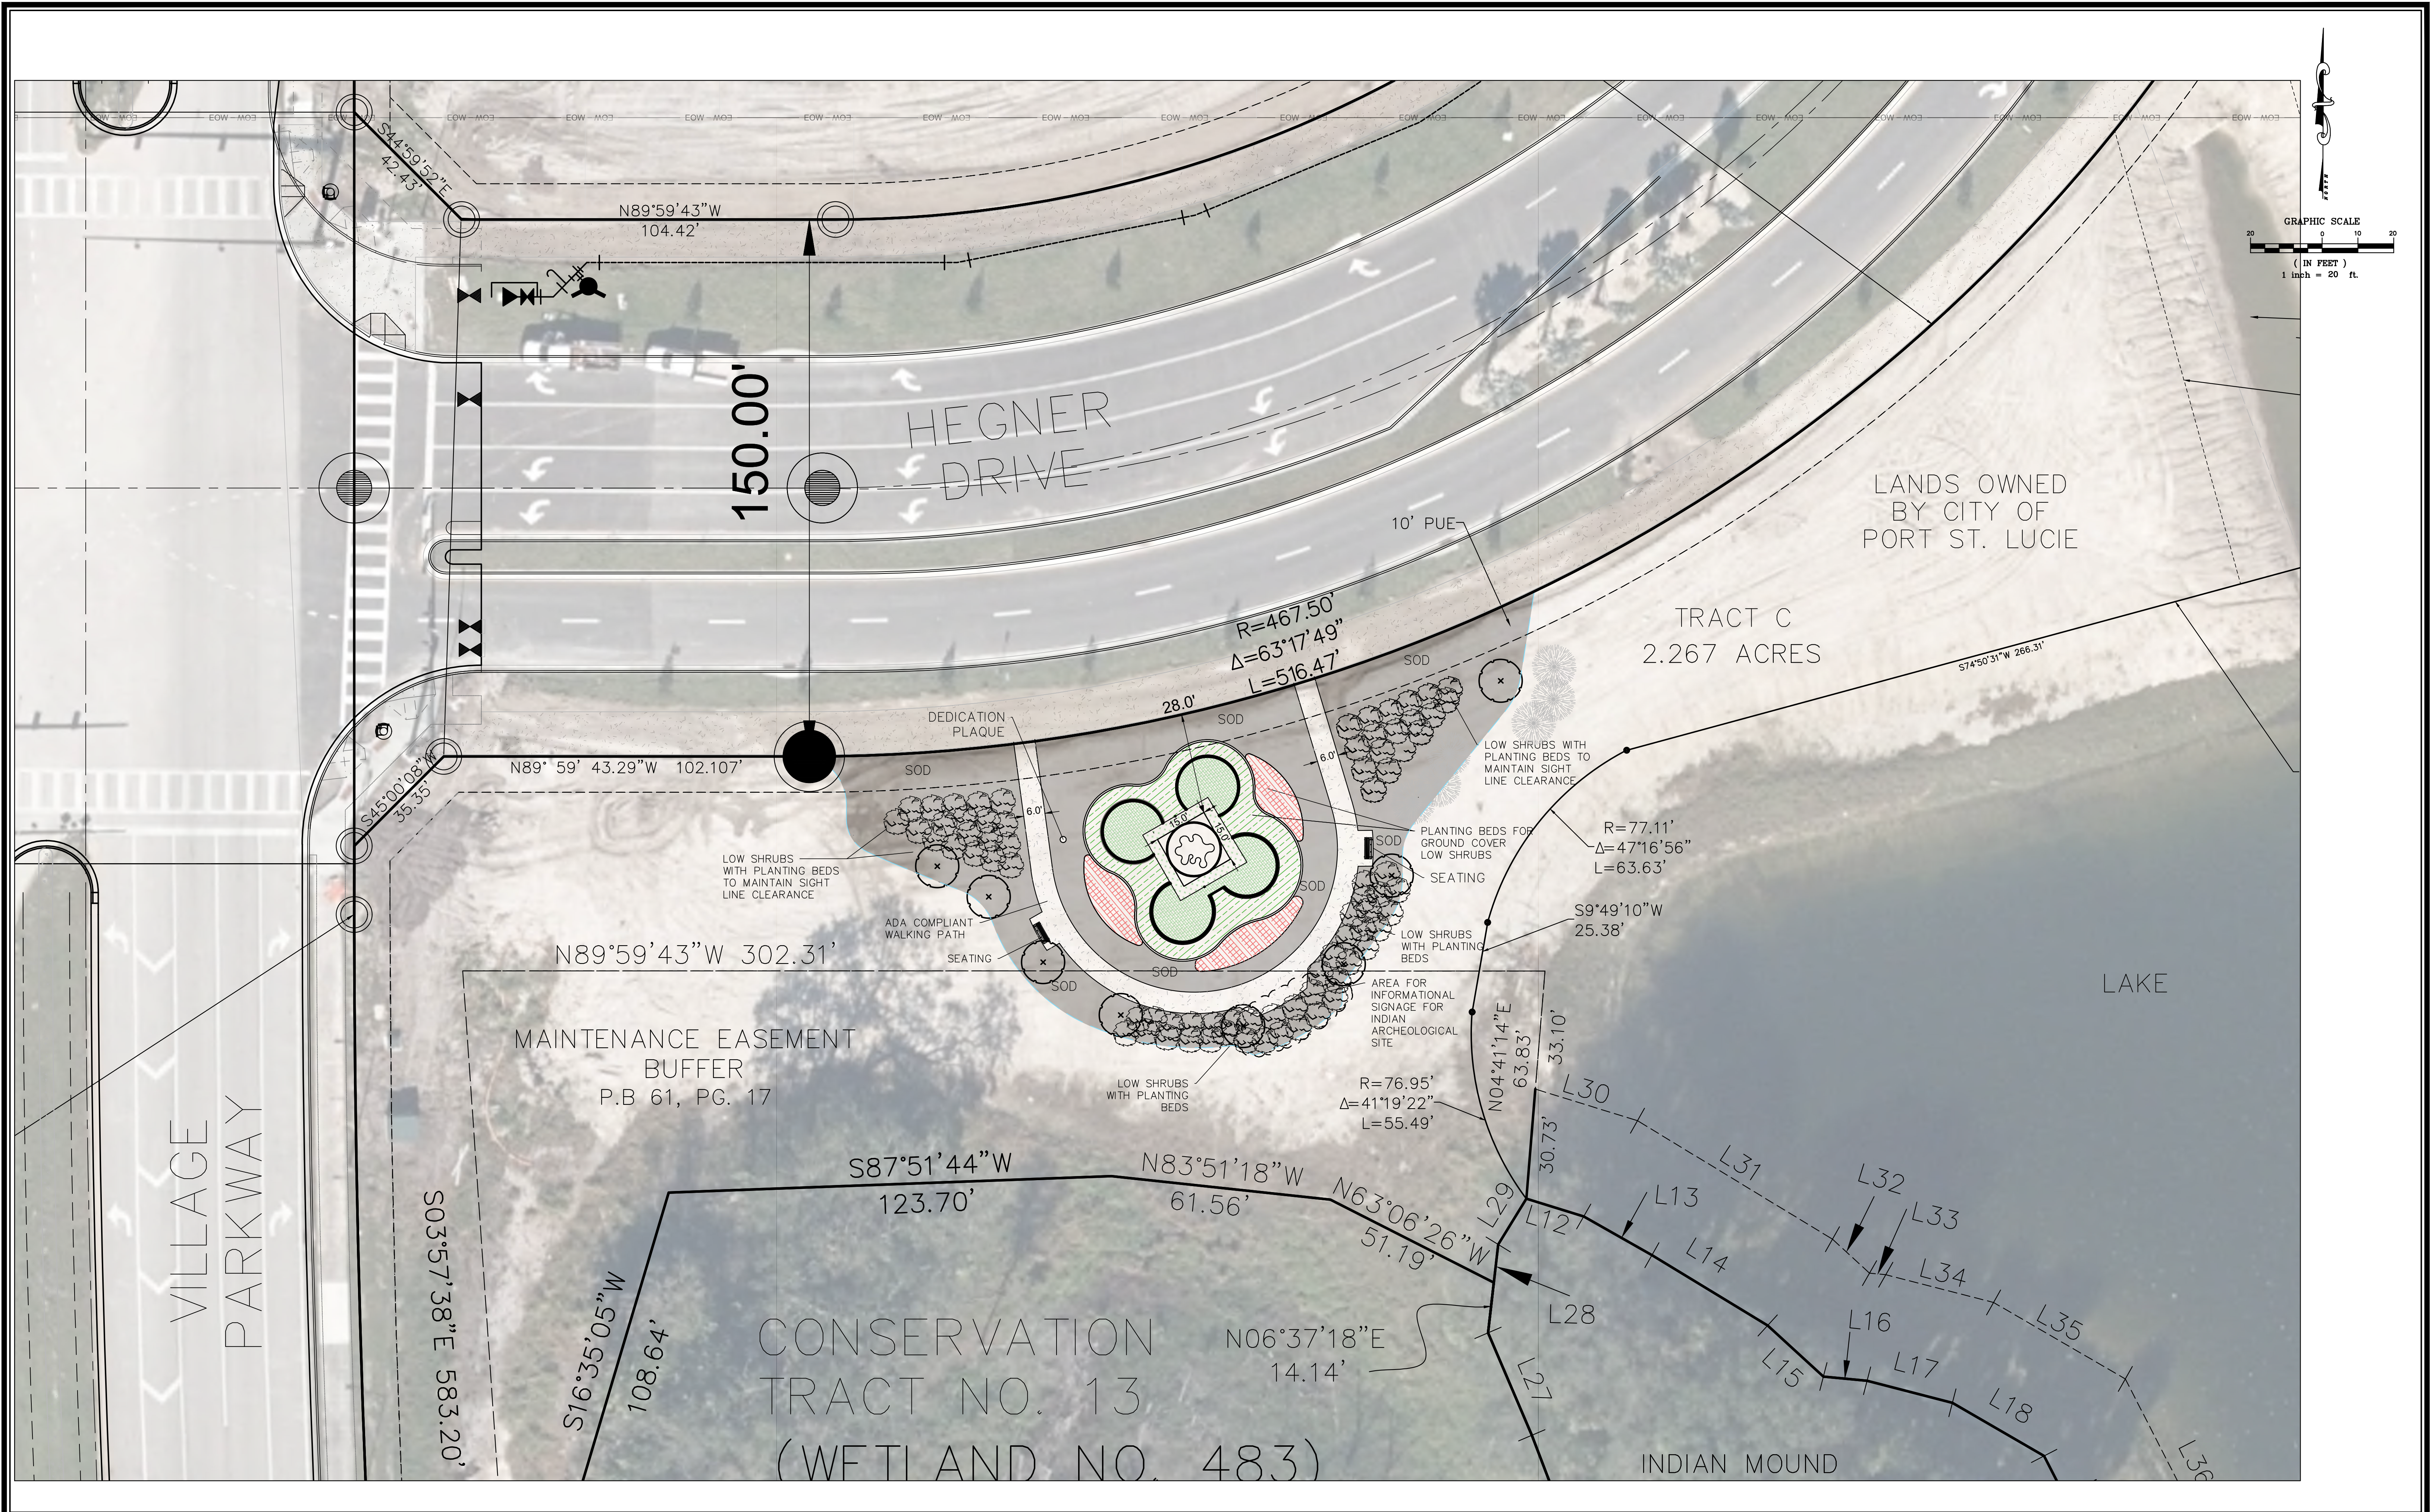

F:\22-000 - legacy park - wpsud north\21-267 - sansone - legacy park - public art\Drawings.dwg Plotted: 10/22/2024 11:50 AM By: DENNIS MURPHY

COMPUTER FILE REF.	FIELD BK./PG.

CULPEPPER & TERPENING INC
2980 SOUTH 25th STREET • FORT PIERCE, FLORIDA 34981
PHONE 772-464-3537 • FAX 772-464-9497 • www.ct-eng.com
STATE OF FLORIDA BOARD OF PROFESSIONAL ENGINEERS AUTHORIZATION NO. 4286

- REVISIONS -		
BY	DATE	

	BY	DATE
DESIGNED		
CALCS.		
DRAWN		
DETAILED		
CHECKED		
APPROVED		

SANSONE (LEGACY PARK) PUB. ART

TREE OF AMERICAN DREAMS

DATE: 24-05.10
HORIZ. SCALE: 1:20
VERT. SCALE: VERT.SCALE
JOB No. 23-167
SHEET 2 of 2