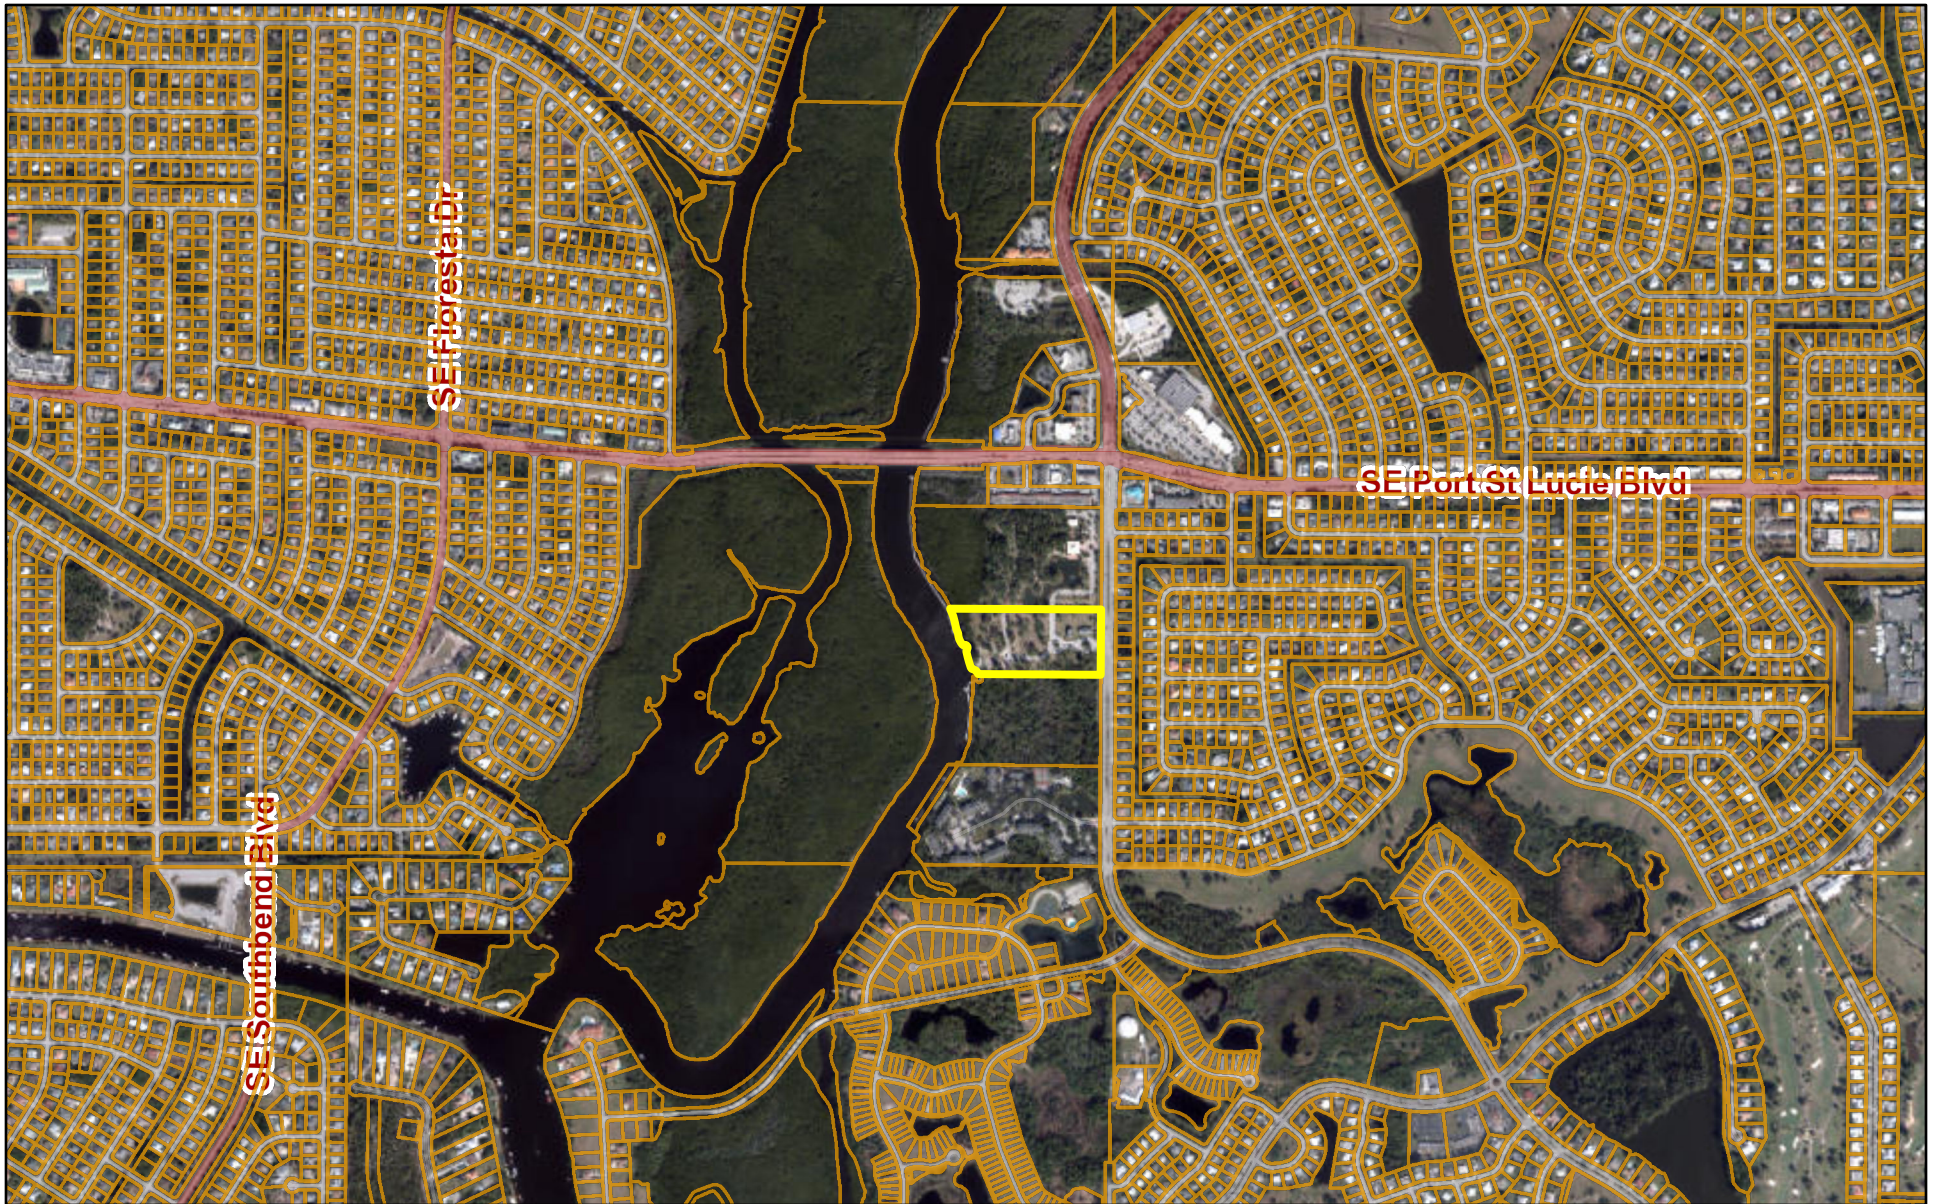

Location Map - 2454 SE Westmoreland Blvd

February 3, 2022

Sources: Esri, HERE, Garmin, USGS, Intermap, INCREMENT P, NRCan, Esri Japan, METI, Esri China (Hong Kong), Esri Korea, Esri (Thailand),