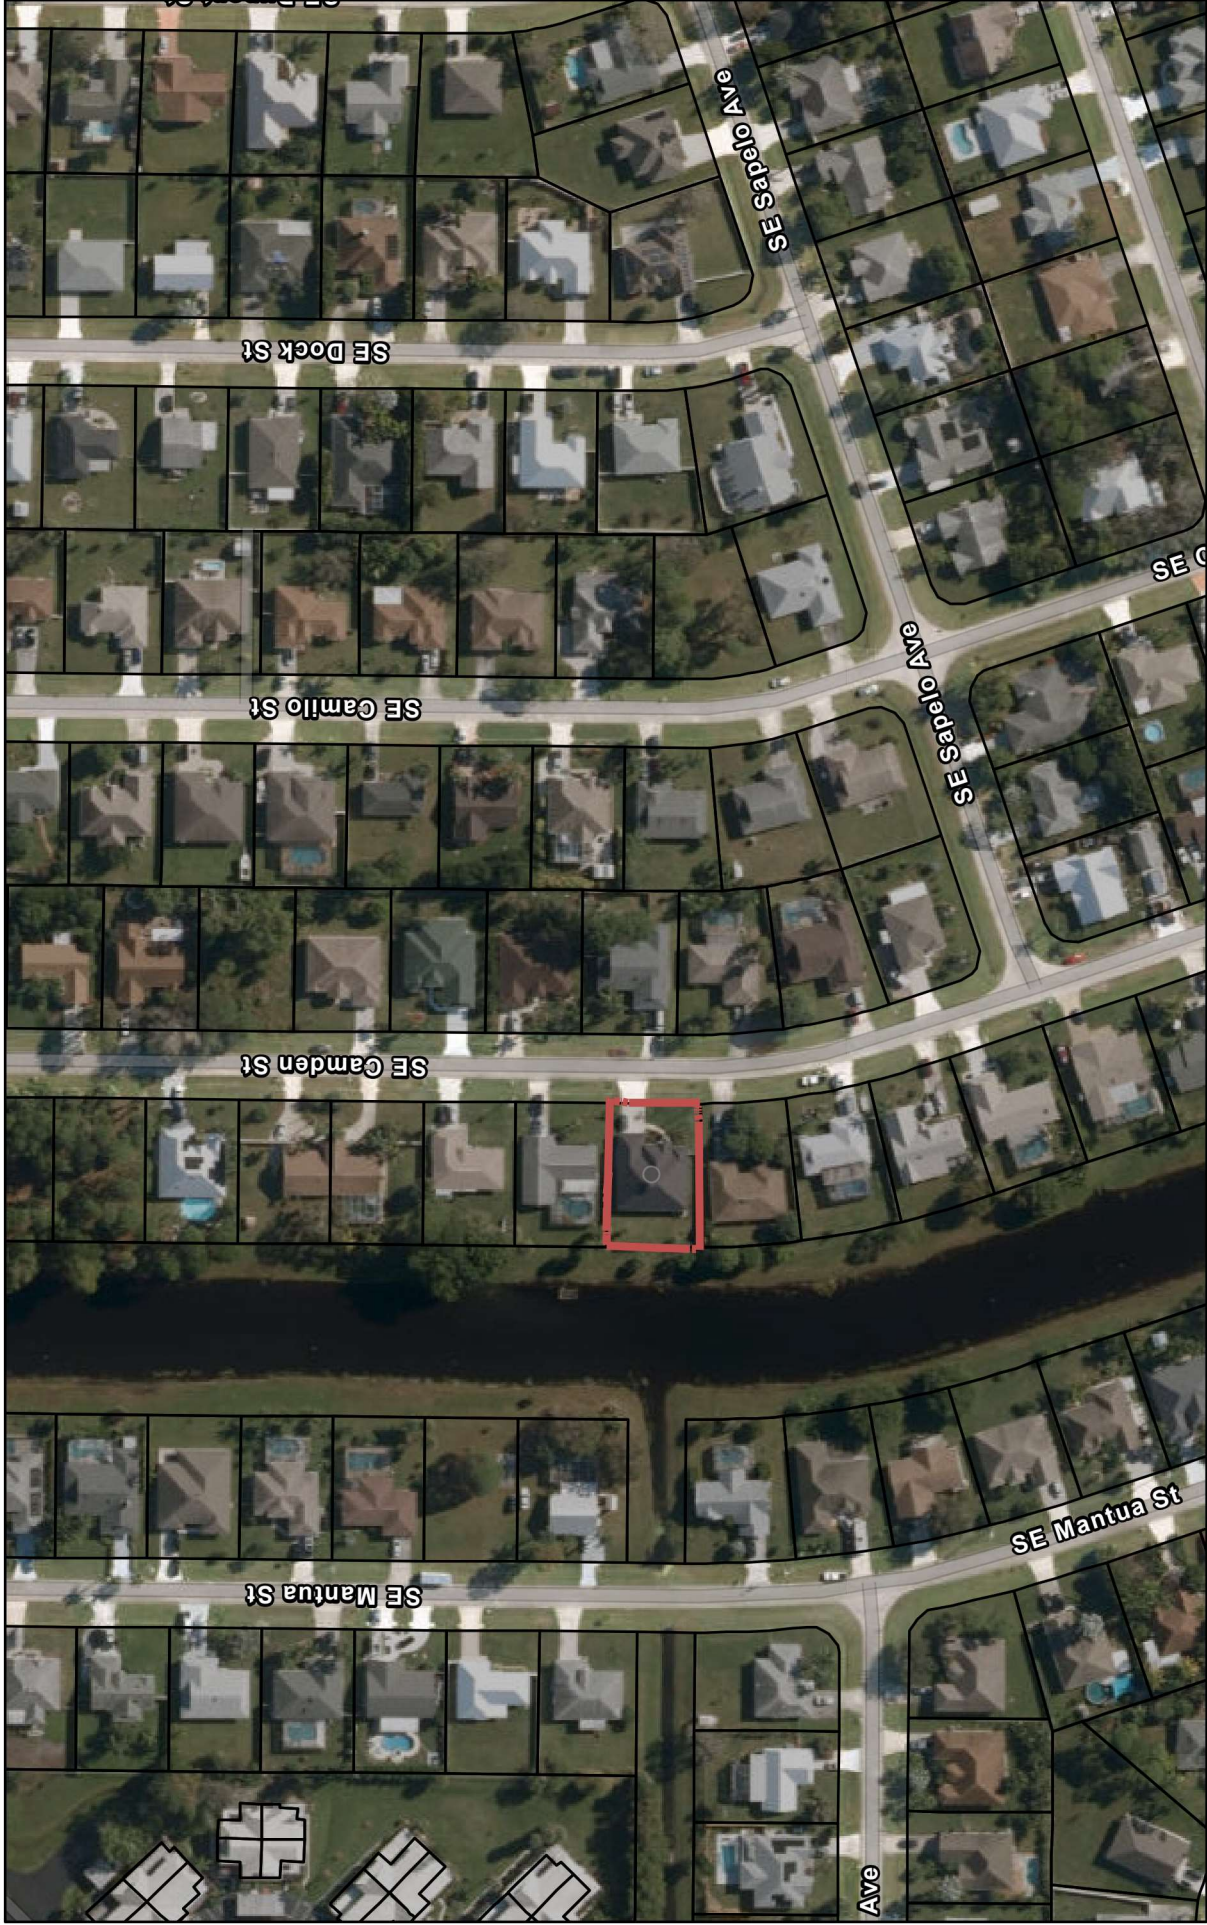

Abandonment of Easement - 1958 SE Camden St

1/2/2025, 11:58:00 AM

1:2,257
0 0.01 0.03 0.06 0.11 km
0 0.01 0.03 0.06 0.11 mi

Parcels

Source: Esri, Maxar, Earthstar Geographics, and the GIS User Community, Esri Community Maps Contributors, SLIC Property Appraiser's Office, FDEP,