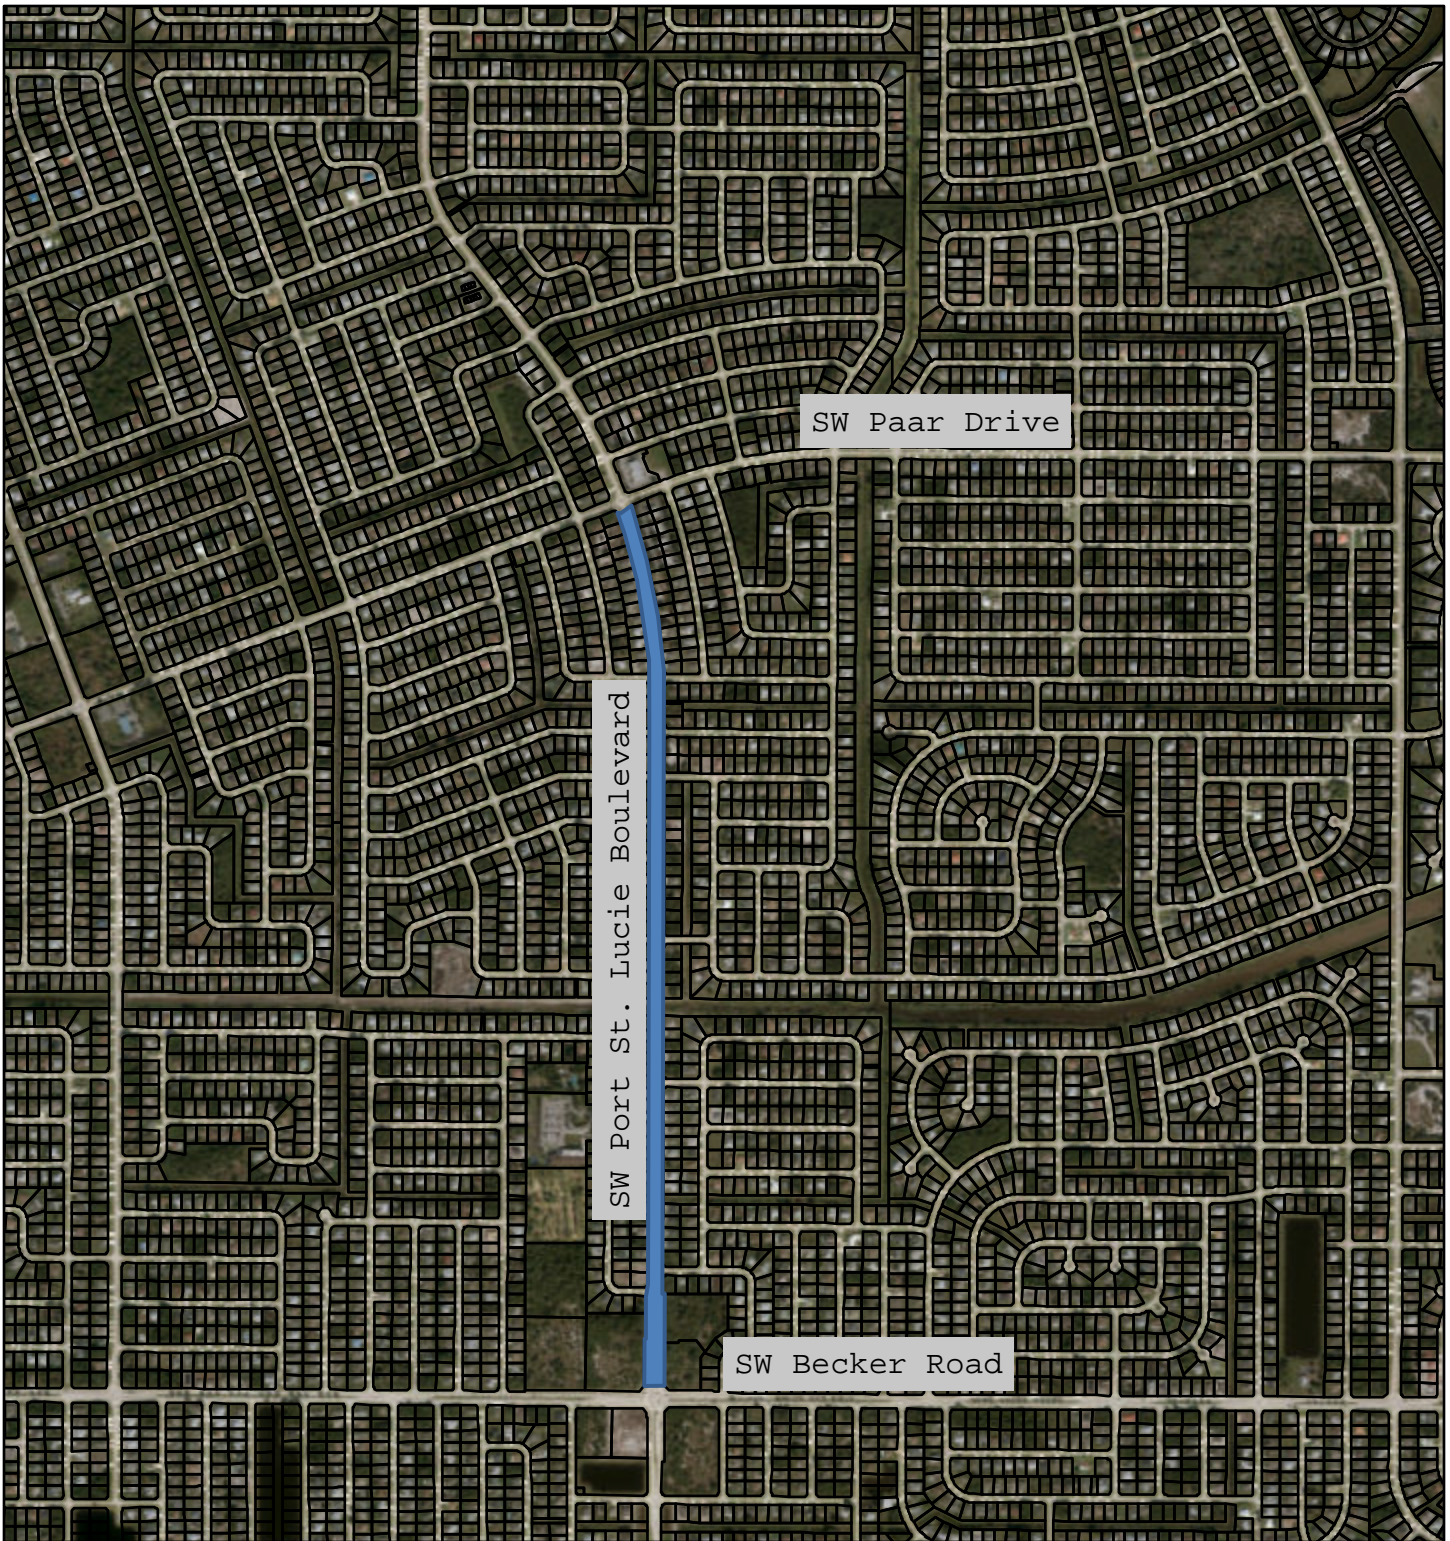

Port St. Lucie Boulevard Segment 1

2/25/2026, 5:17:54 PM

 Parcels

1:18,056