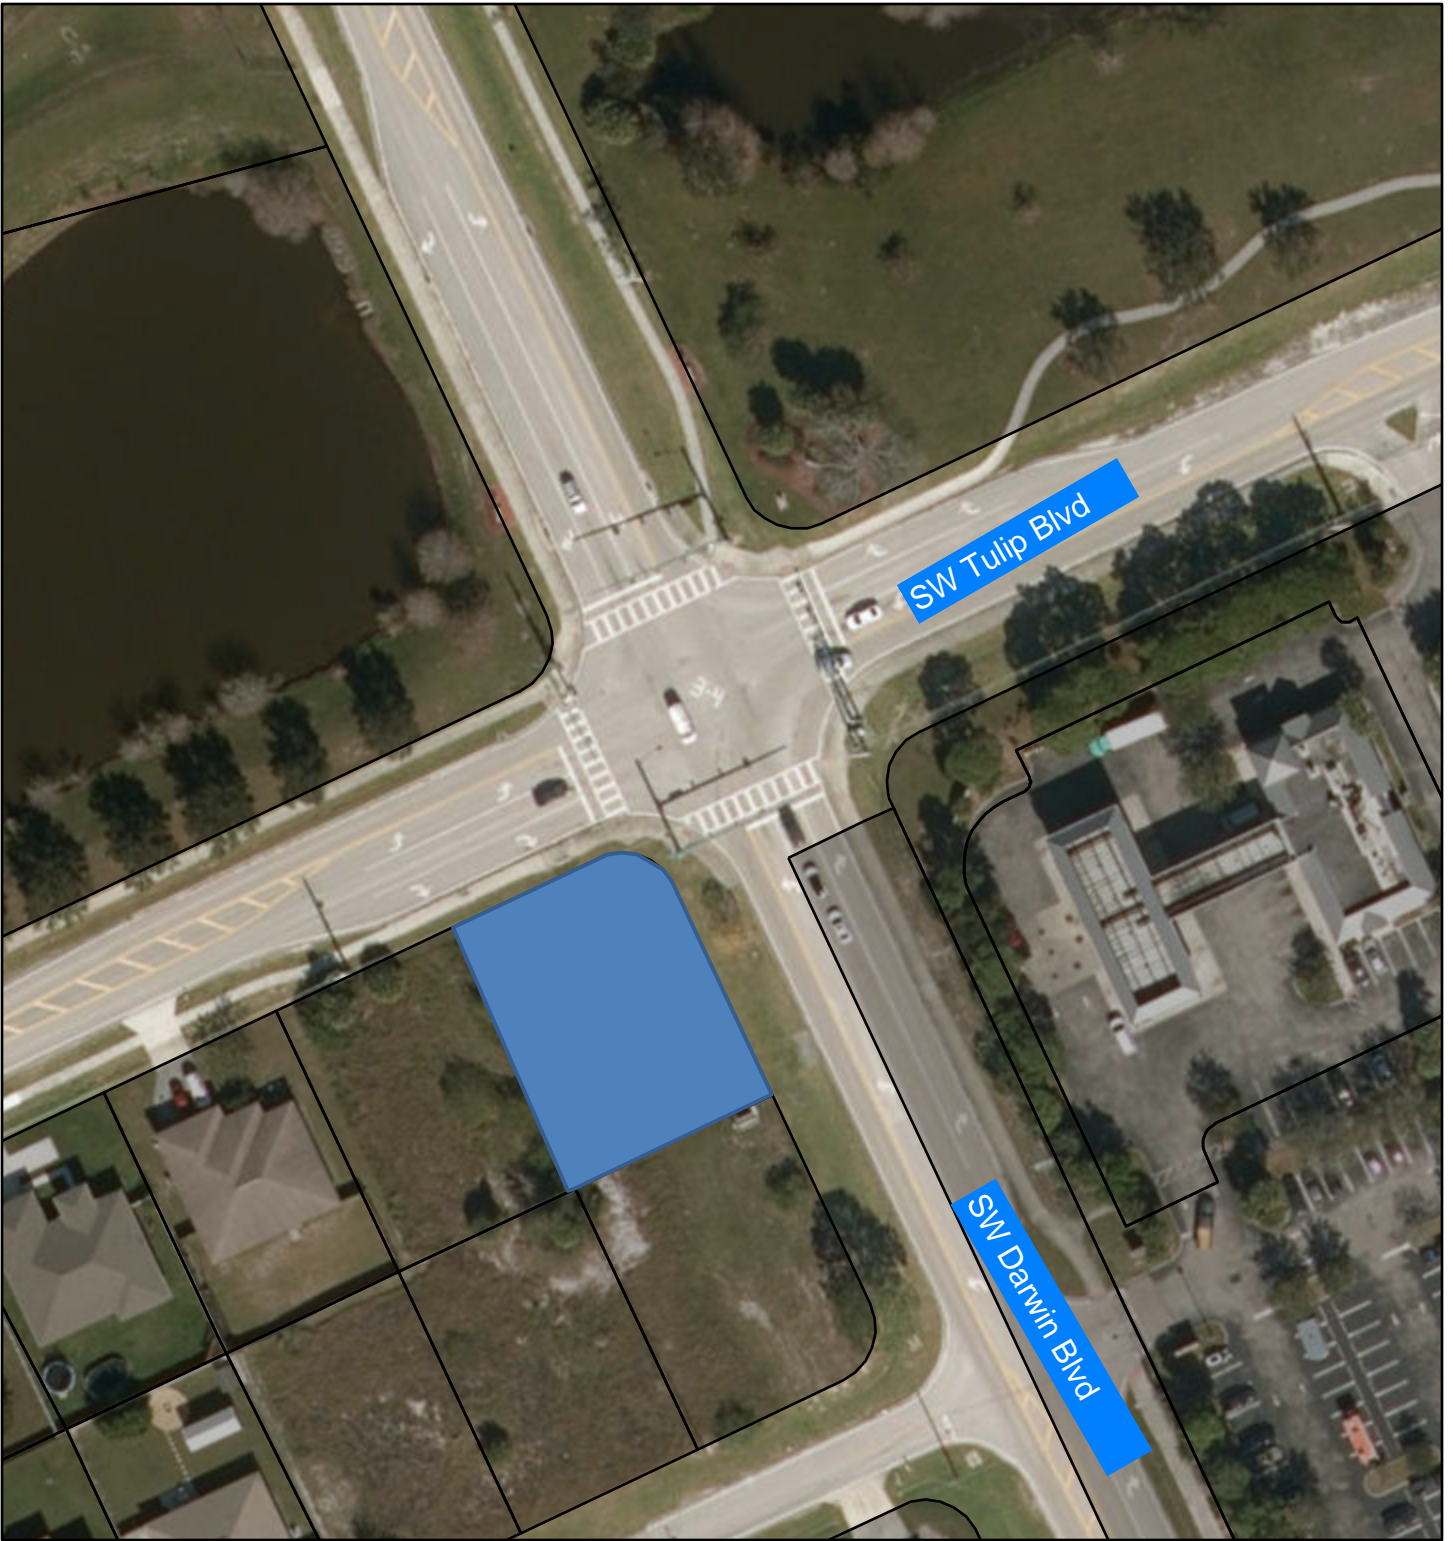

# PSL Council Item Map 3402 SW Darwin Blvd

11/21/2024, 11:09:33 AM

 Parcels

State of Florida, Maxar, Microsoft

State of Florida, Maxar, Microsoft |