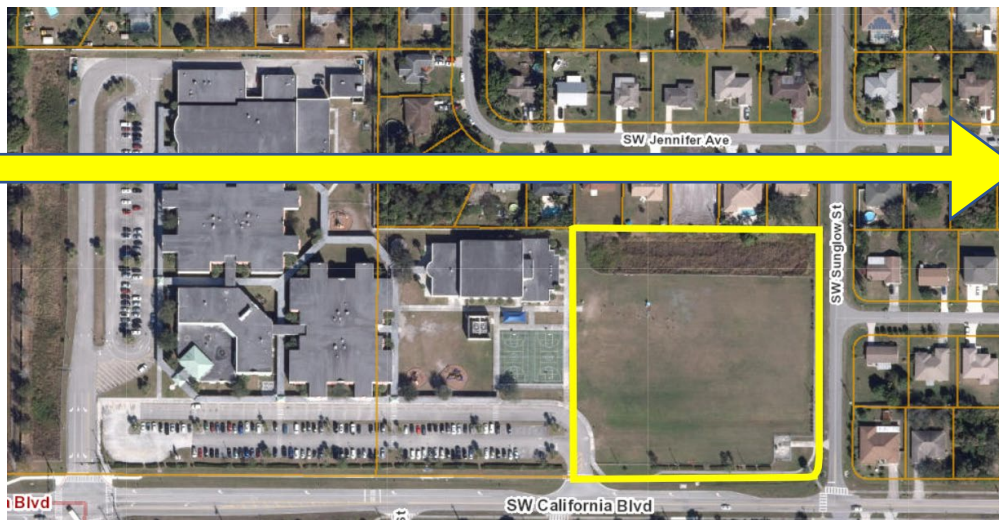

# PSL Elementary School

Port St. Lucie

 Elementary School Site  
**15.41 acres**

 City Owned  
Sportsman's Park  
and Sportsman's  
Park West  
**25.16 acres**

# Manatee Park Site

4.97 acres

# Oak Hammock School Park

4.14 acres