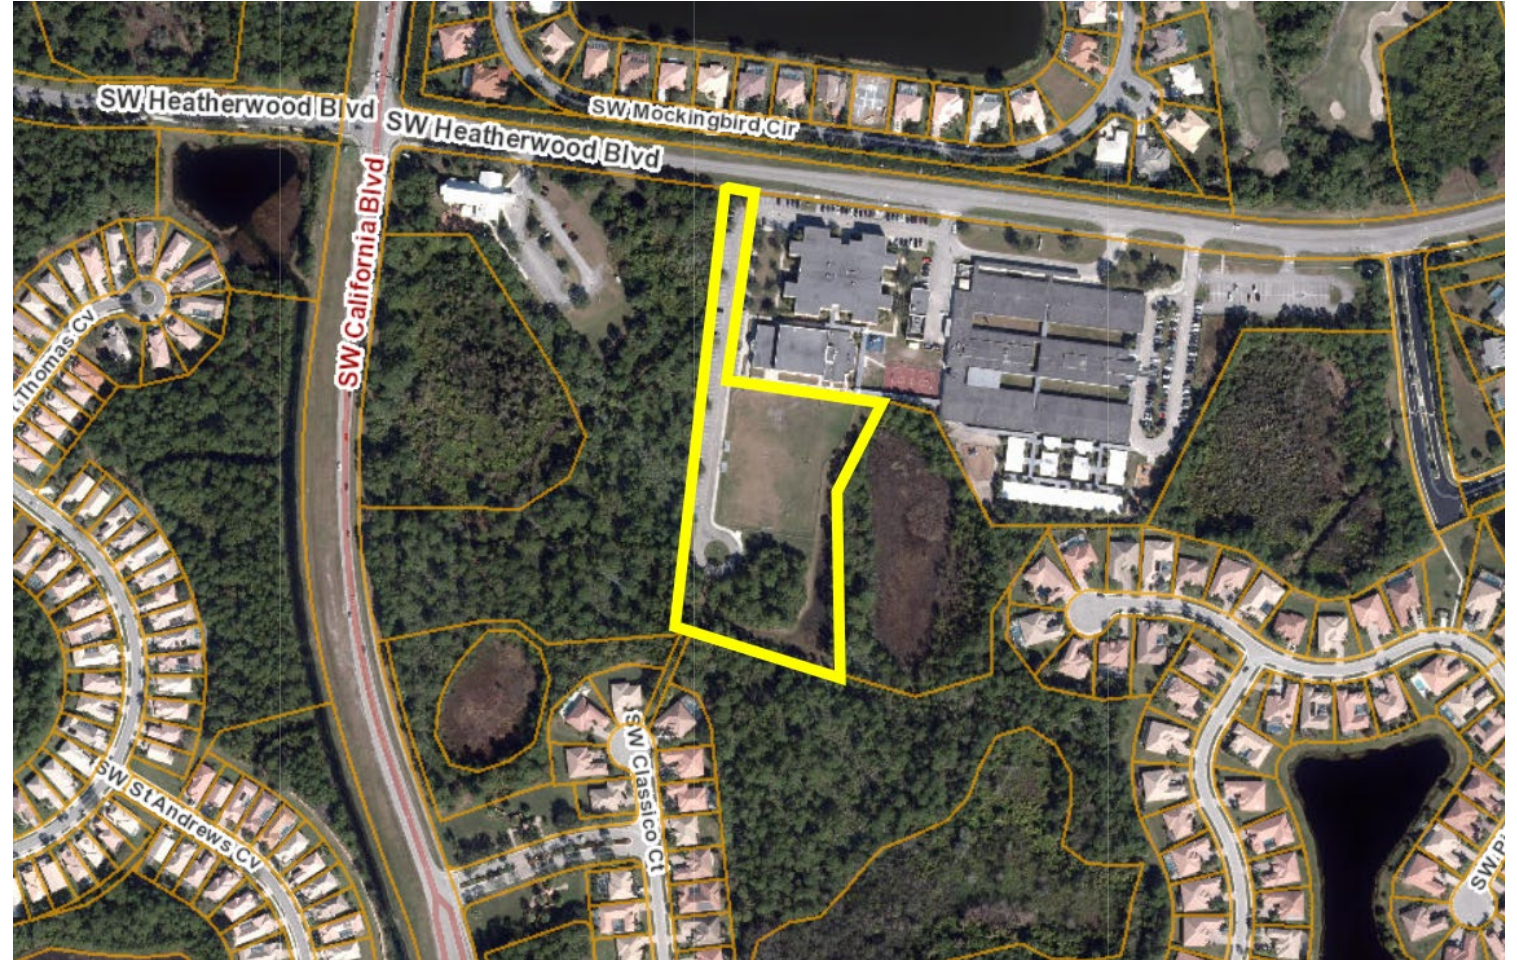

# PSL Elementary School

Port St. Lucie

 Elementary School Site  
**15.41 acres**

 City Owned  
Sportsman's Park  
and Sportsman's  
Park West  
**25.16 acres**

# Manatee Park Site

4.97 acres

# Oak Hammock School Park

4.14 acres