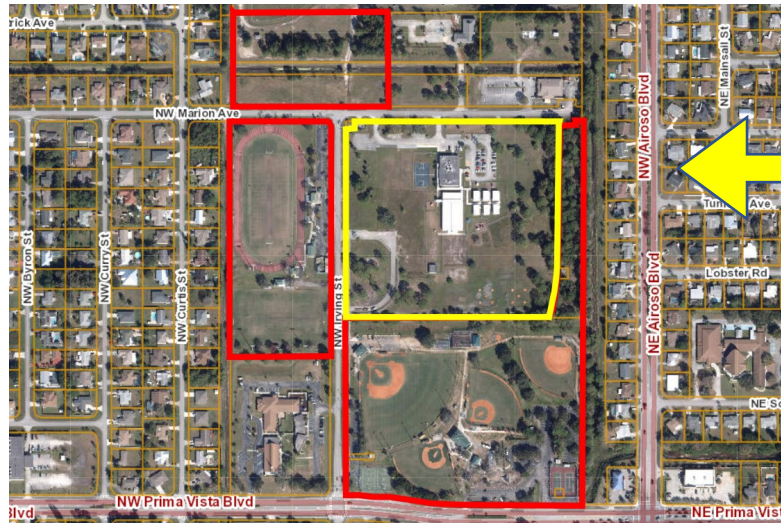

# PSL Elementary School

Port St. Lucie

 Elementary School Site  
**15.41 acres**

 City Owned  
Sportsman's Park  
and Sportsman's  
Park West  
**25.16 acres**

# Manatee Park Site

4.97 acres

# Oak Hammock School Park

4.14 acres