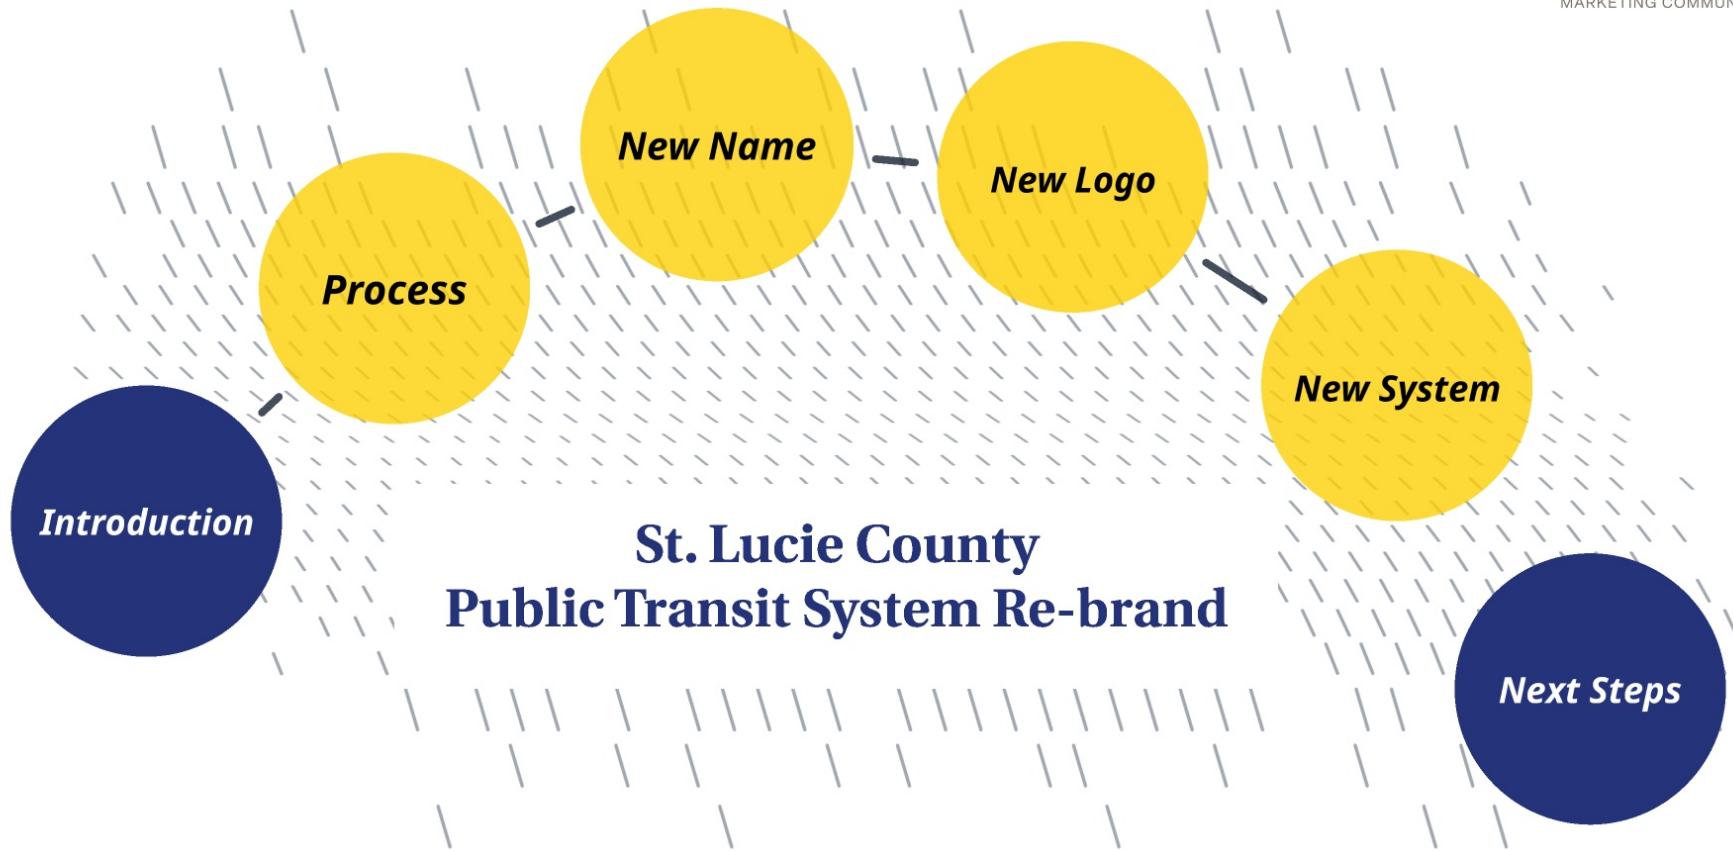

## ***ART - Area Regional Transit***

*Short and simple - easily read*

*Transit-Appropriate*

*Ties in to the artistic history of the region*

*Exciting potential for execution*

*Stakeholder agreement and buy-in*

## ***Requirements for a mark***

- Clear and bold
- Legible
- Fun and unique

Palette contains three paint daubs to represent the three services within the system.

Dark blue is used as a black substitute, or neutral color, from which paint daubs can contrast.