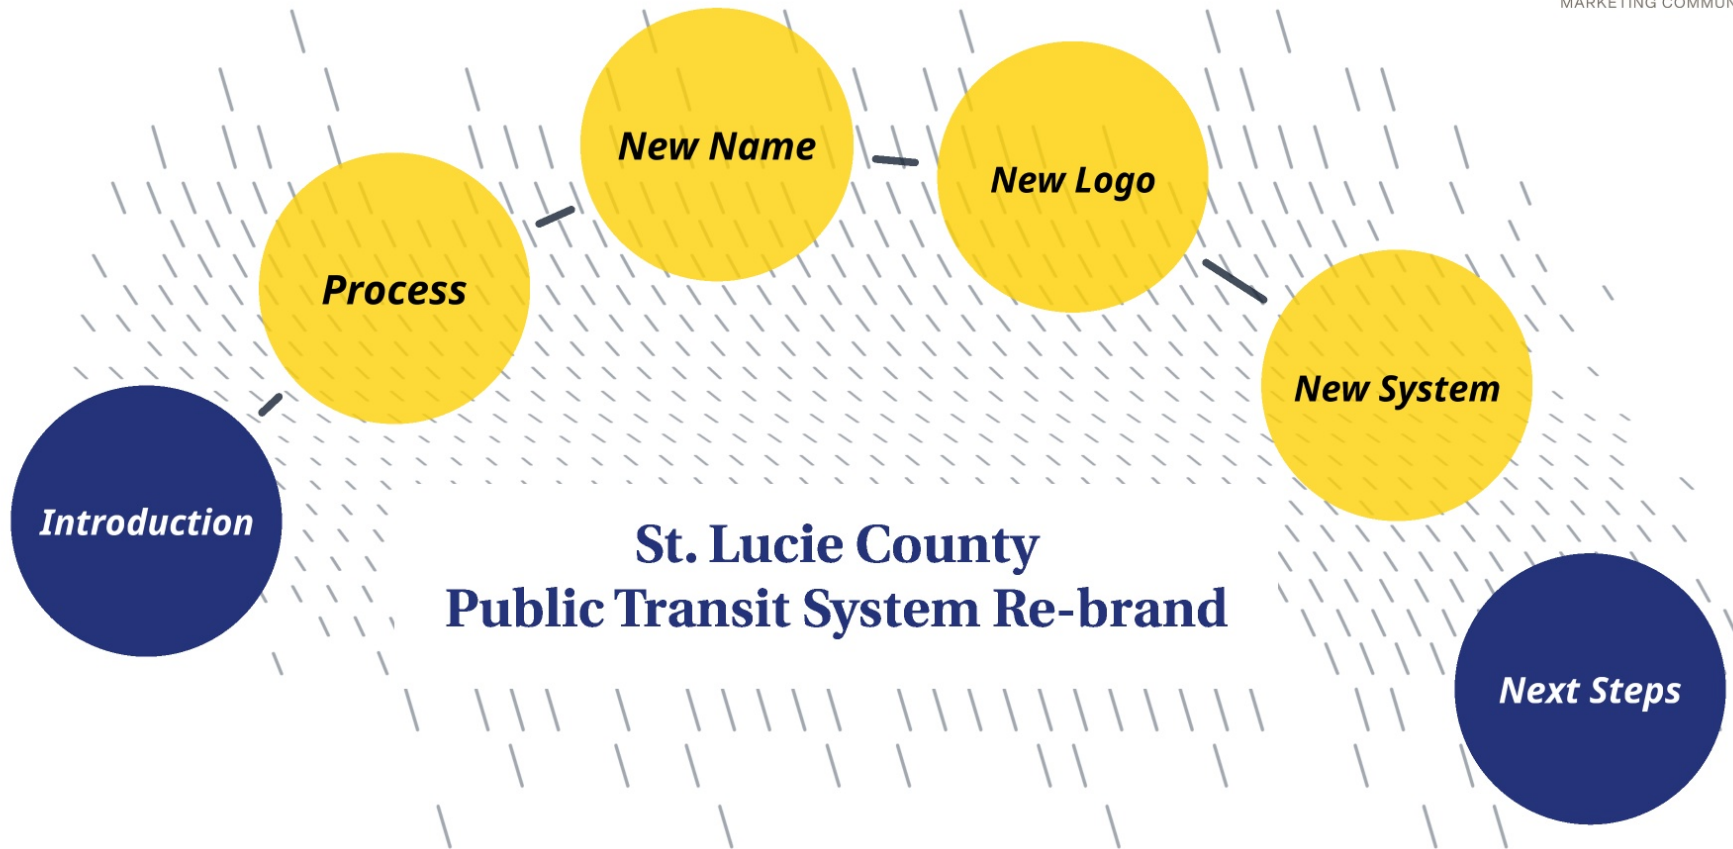

## ***Requirements for a mark***

- Clear and bold
- Legible
- Fun and unique

Palette contains three paint daubs to represent the three services within the system.

Dark blue is used as a black substitute, or neutral color, from which paint daubs can contrast.

Alternate layout

Service colors  
allow for more  
visual fun without  
turning everything  
into a rainbow.

## ***Requirements for a mark***

- Clear and bold
- Legible
- Fun and unique