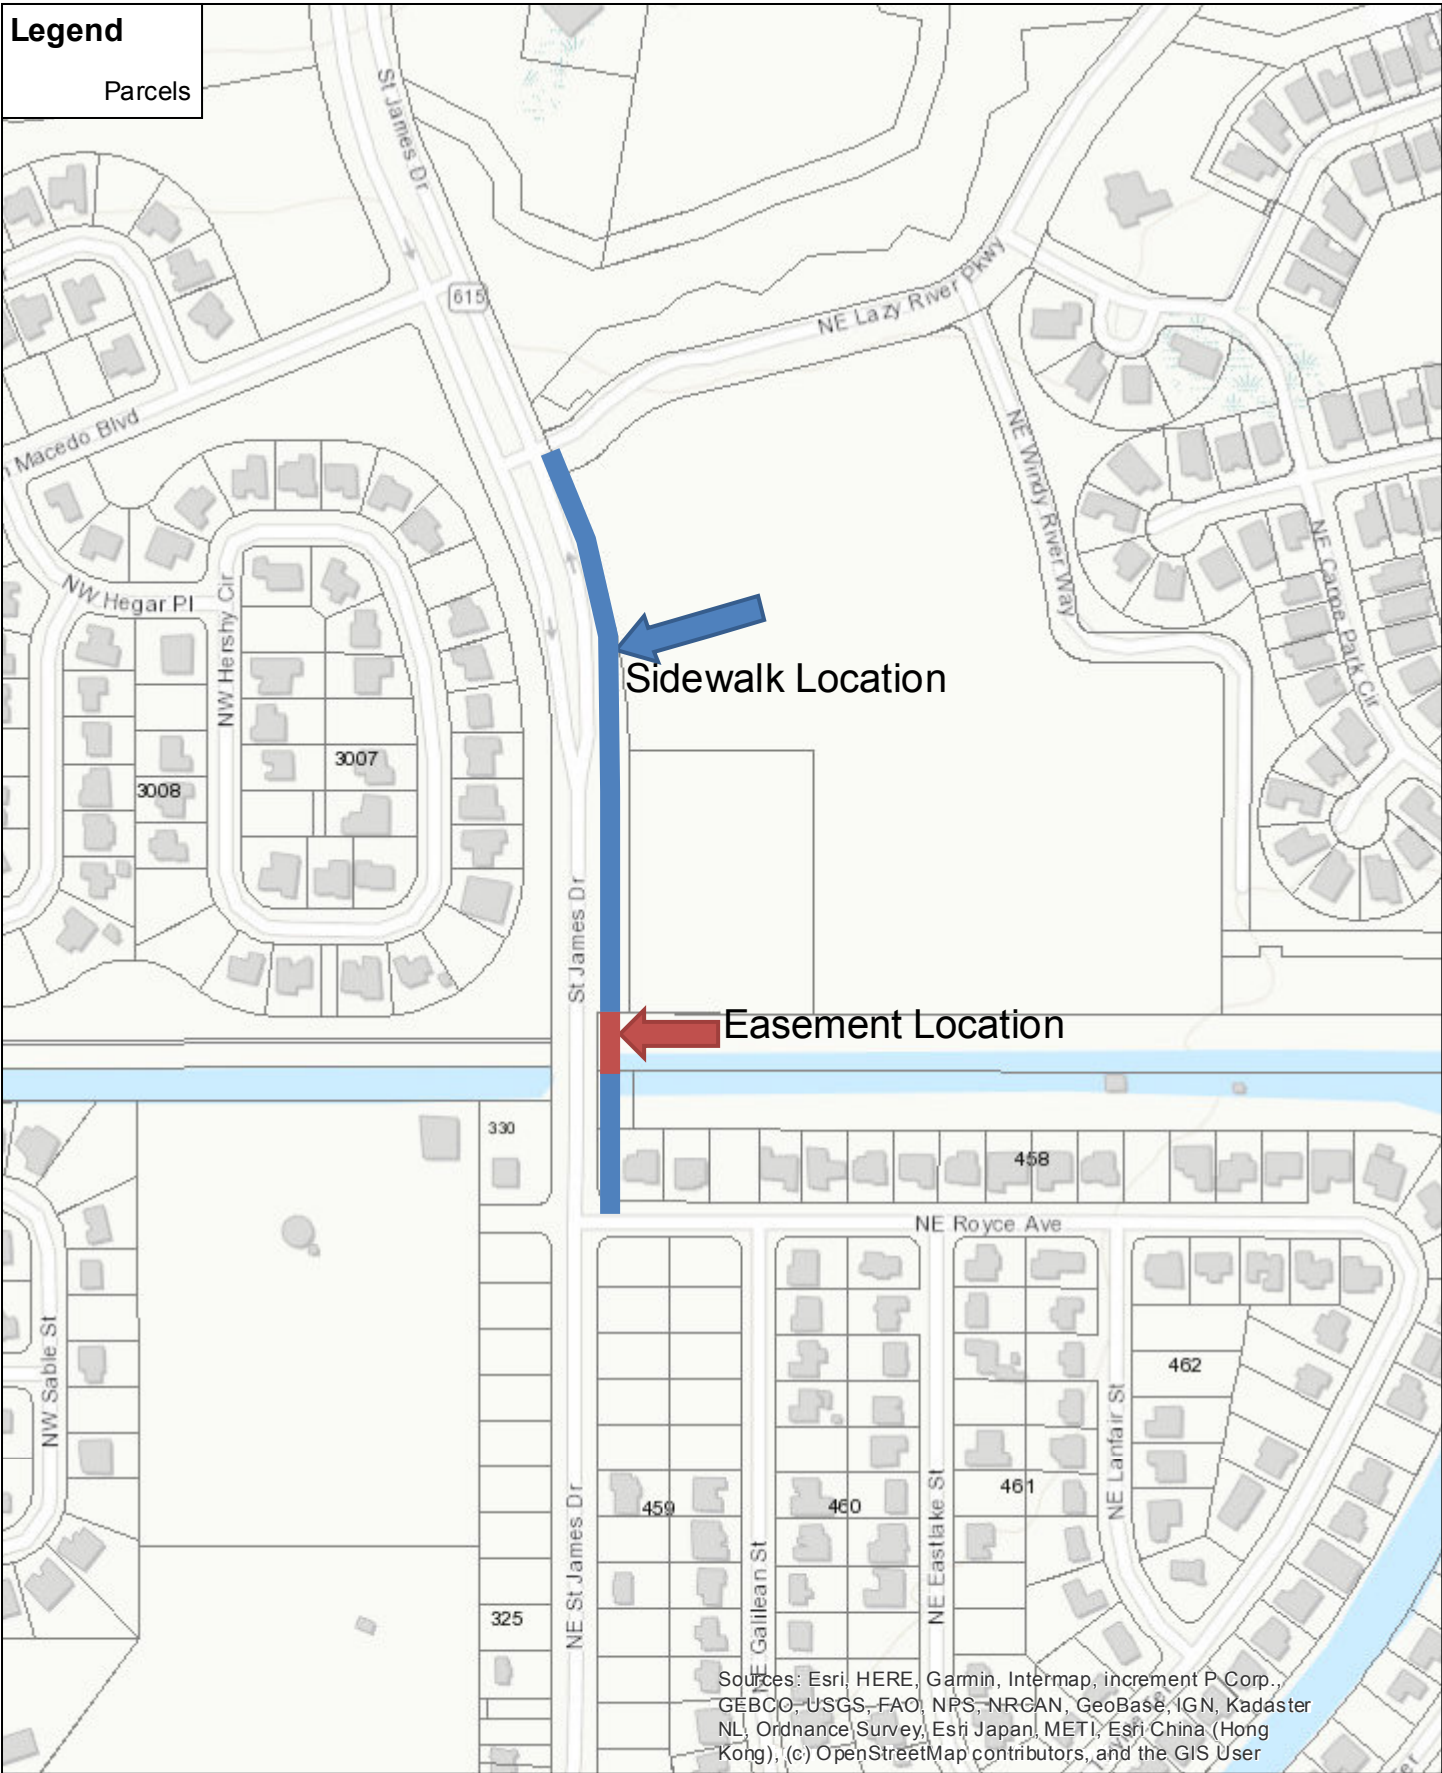

Legend
Parcels

Sidewalk Location

Easement Location

Sources: Esri, HERE, Garmin, Intermap, increment P Corp., GEBCO, USGS, FAO, NPS, NRCAN, GeoBase, IGN, Kadaster NL, Ordnance Survey, Esri Japan, METI, Esri China (Hong Kong), (c) OpenStreetMap contributors, and the GIS User

St. James Dr. Sidewalk

Easement Location

1 inch = 376 feet