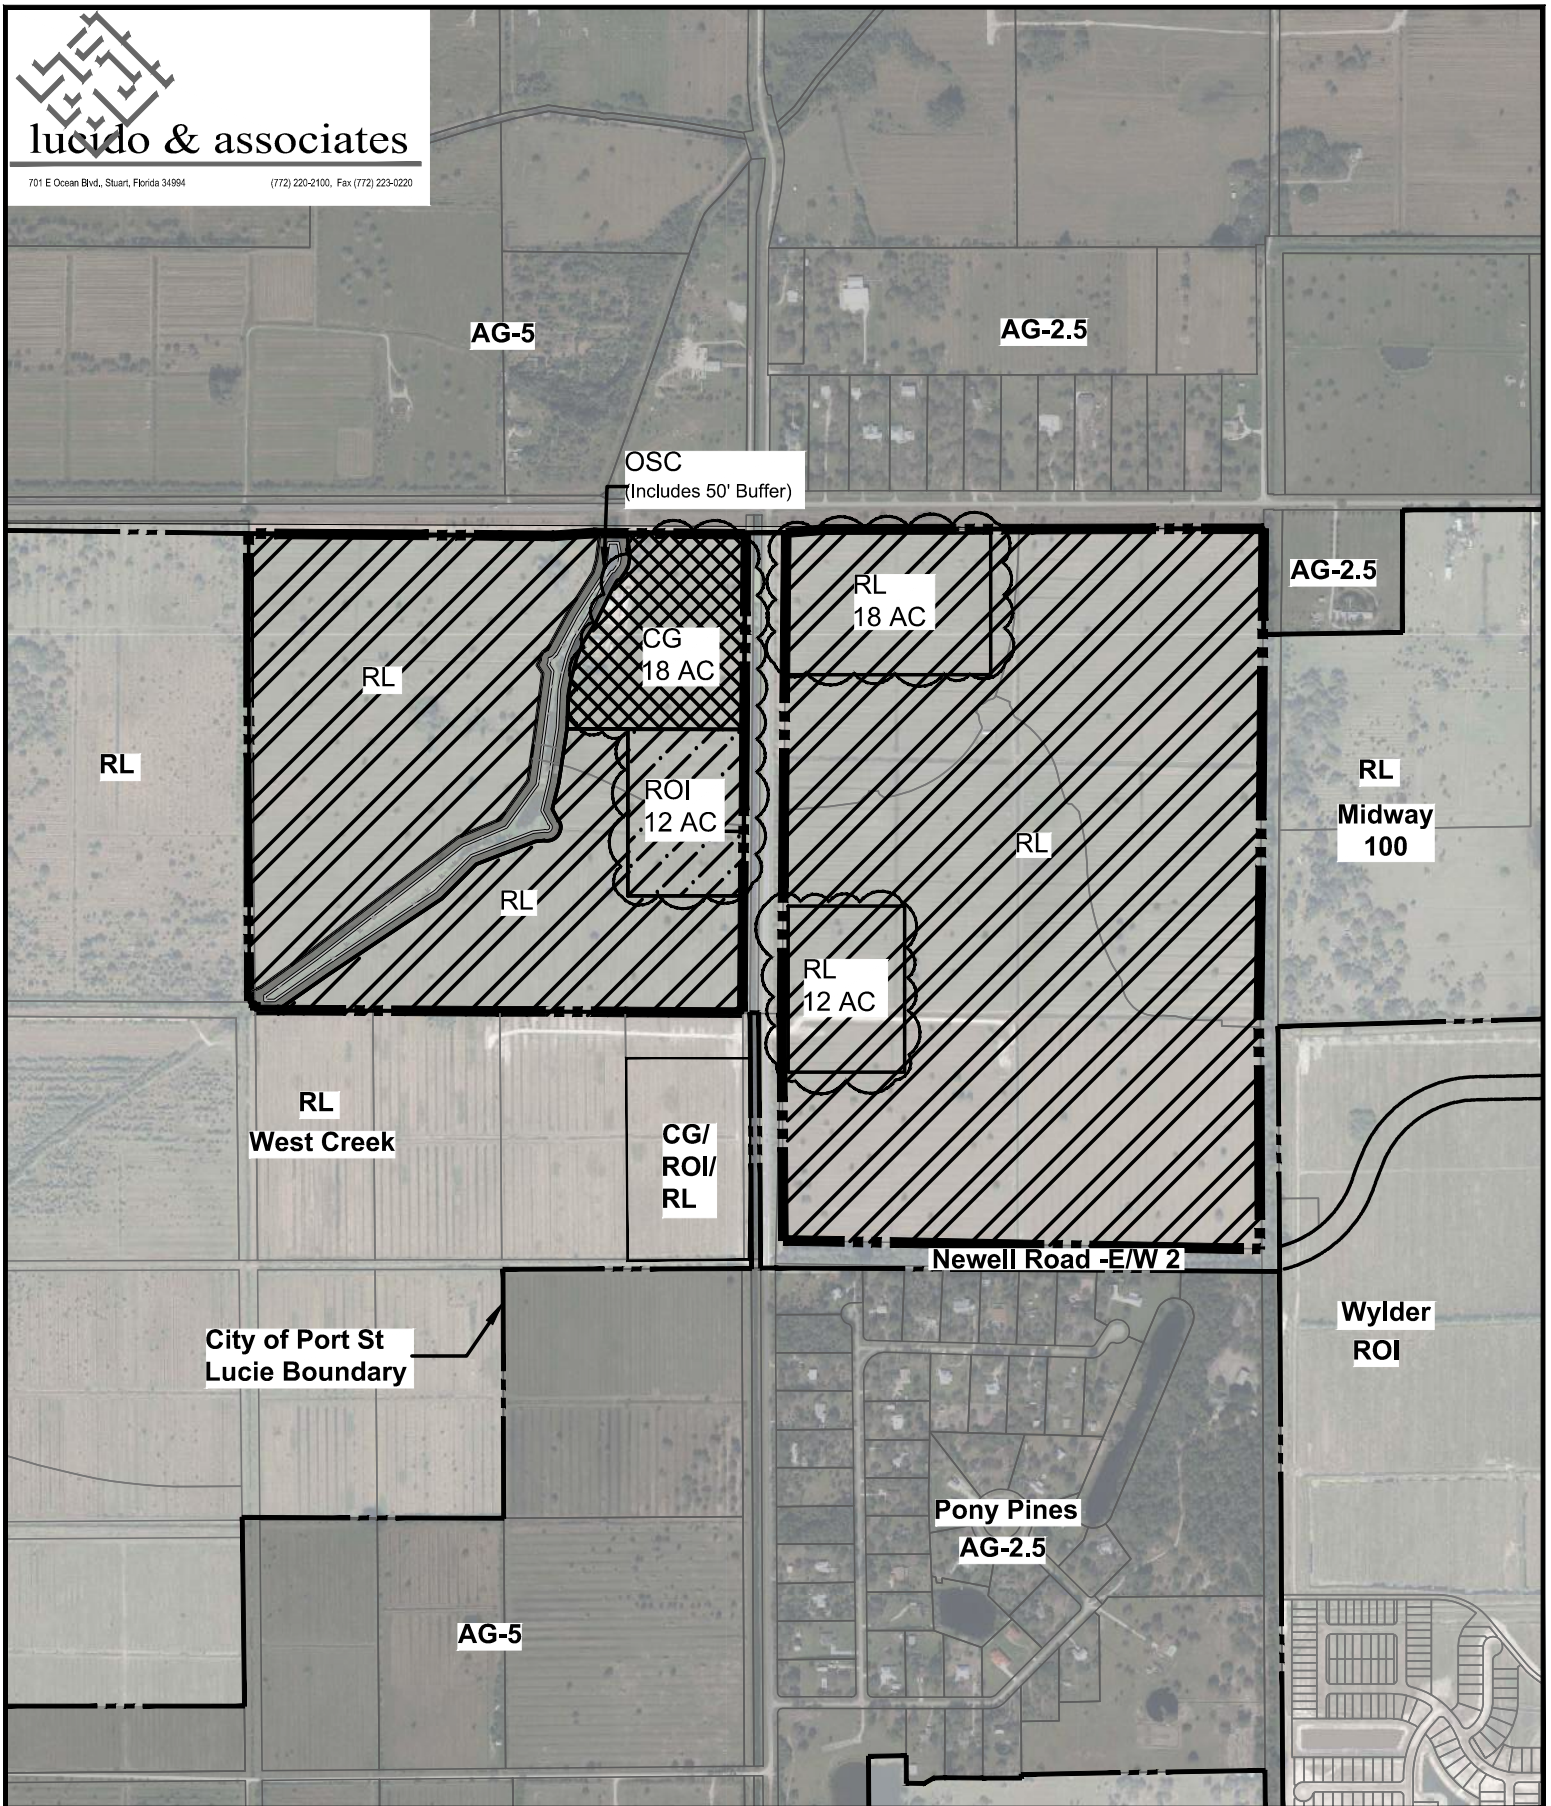

Exhibit "B"

lucido & associates

701 E Ocean Blvd., Stuart, Florida 34994

(772) 220-2100, Fax (772) 223-0220

Project Number 24-290
Scale: 1" = 1000'

Founder's Crossing - Proposed FLU Exhibit