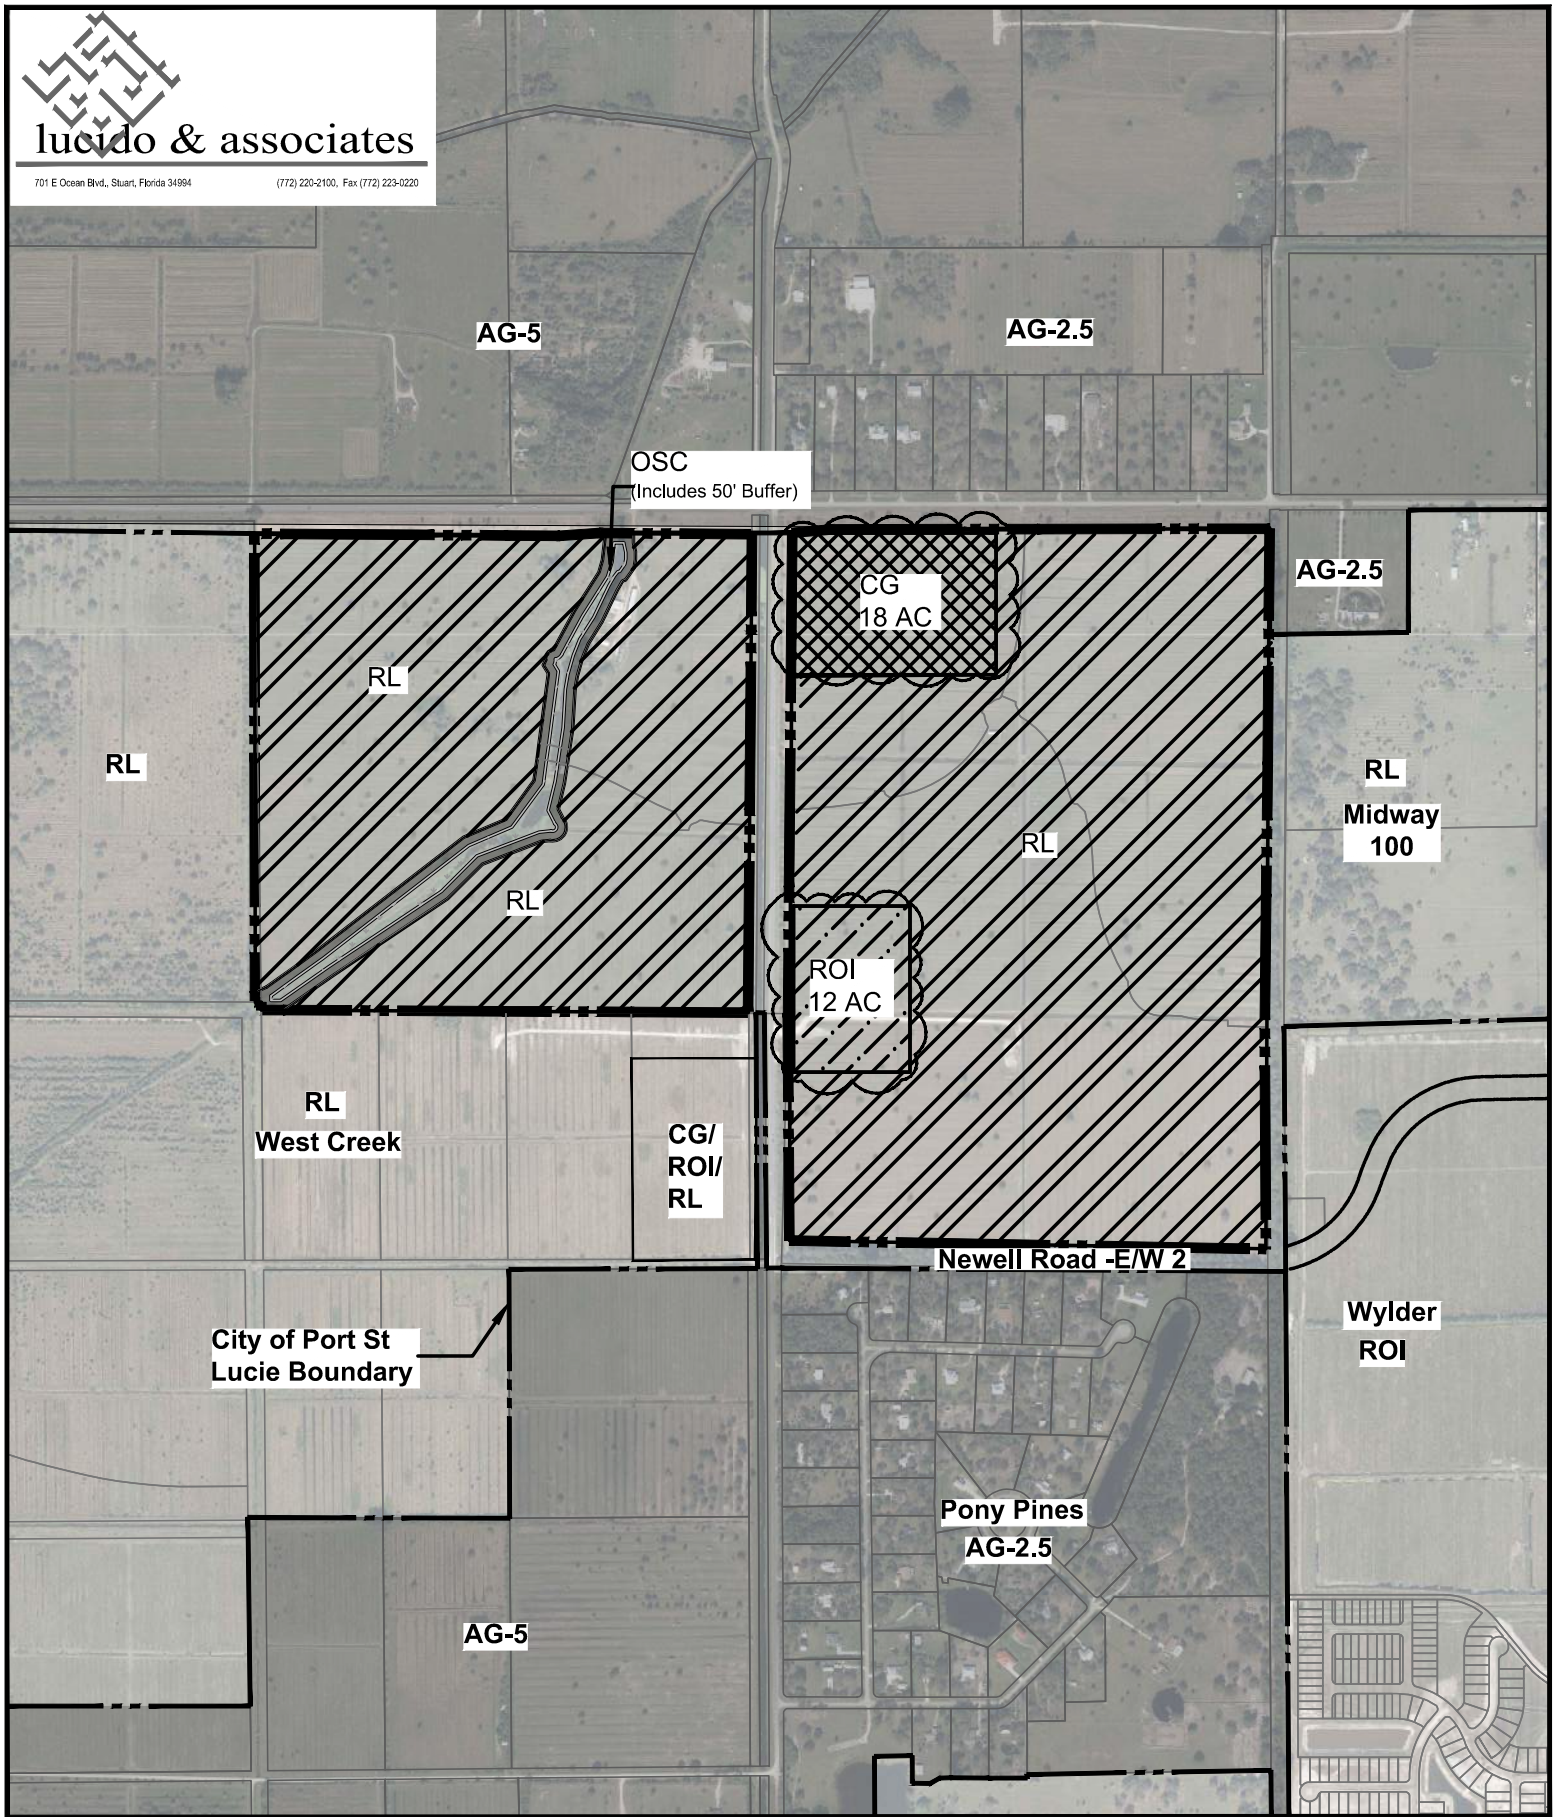

# Exhibit "A"

lucido & associates

701 E Ocean Blvd., Stuart, Florida 34994

(772) 220-2100, Fax (772) 223-0220

Project Number 24-290  
Scale: 1" = 1000'

## Founder's Crossing - Existing FLU Exhibit