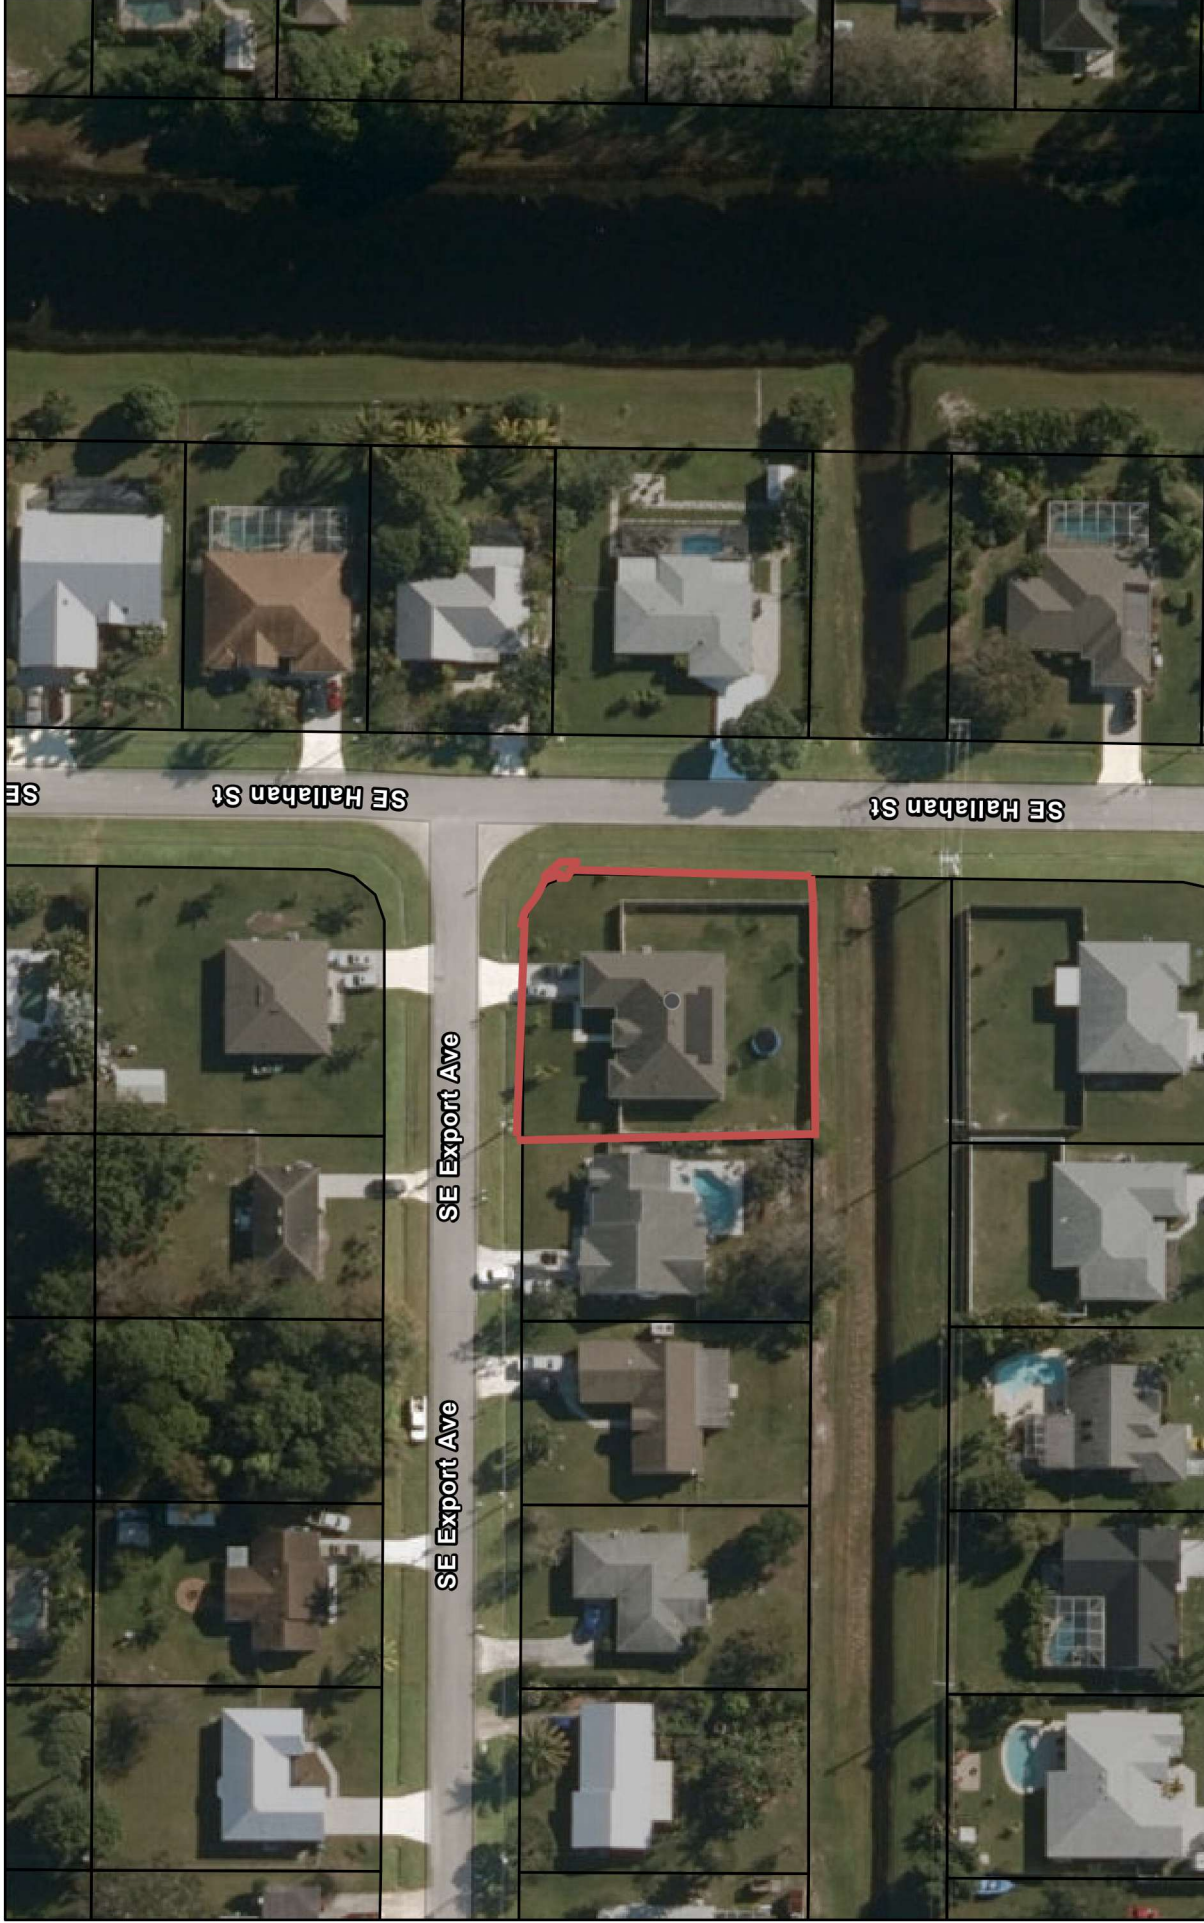

ABANDONMENT OF EASEMENT- 2792 SE EXPORT AVE

12/3/2025, 2:52:58 PM

Parcels

1:1,128

0 0.01 0.01 0.03 mi

0 0.01 0.03 0.05 km

Sources: Esri, TomTom, Garmin, FAO, NOAA, USGS, (c) OpenStreetMap contributors, and the GIS User Community, Source: Esri, Maxar, Earthstar