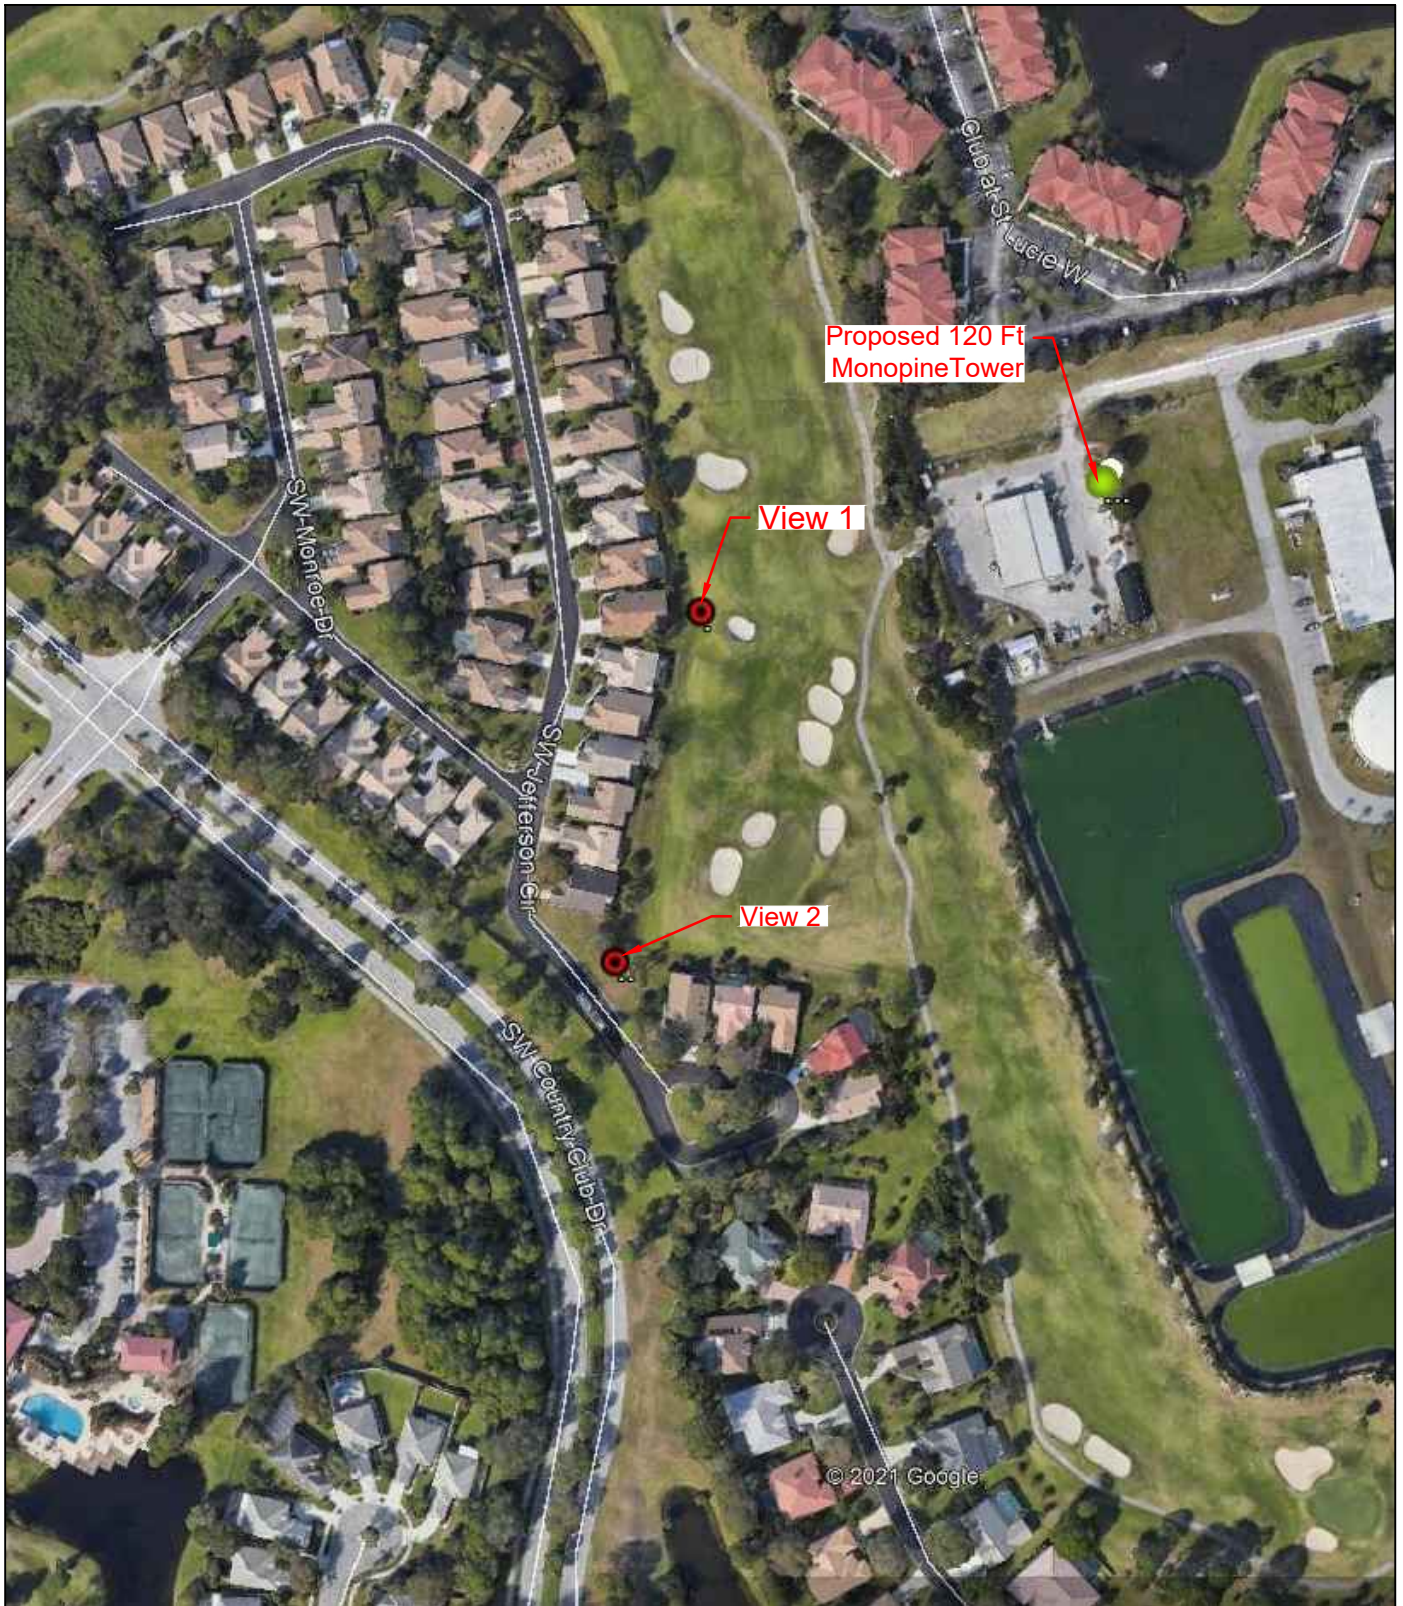

# RG Towers LLC, 120 Ft Monopine Installation

## St Lucie Trail Golf Club Photosim

Tower Location - 460 SW Utility Dr, Port St. Lucie, FL 34986

### Location Map

Not to Scale

## St Lucie Trail Golf Club Photosim

Tower Location - 460 SW Utility Dr, Port St. Lucie, FL 34986

View 1 of Monopine Tower Location Before Installation. (Looking East)

View 1 of Monopine Tower Location After Installation. (Looking East)