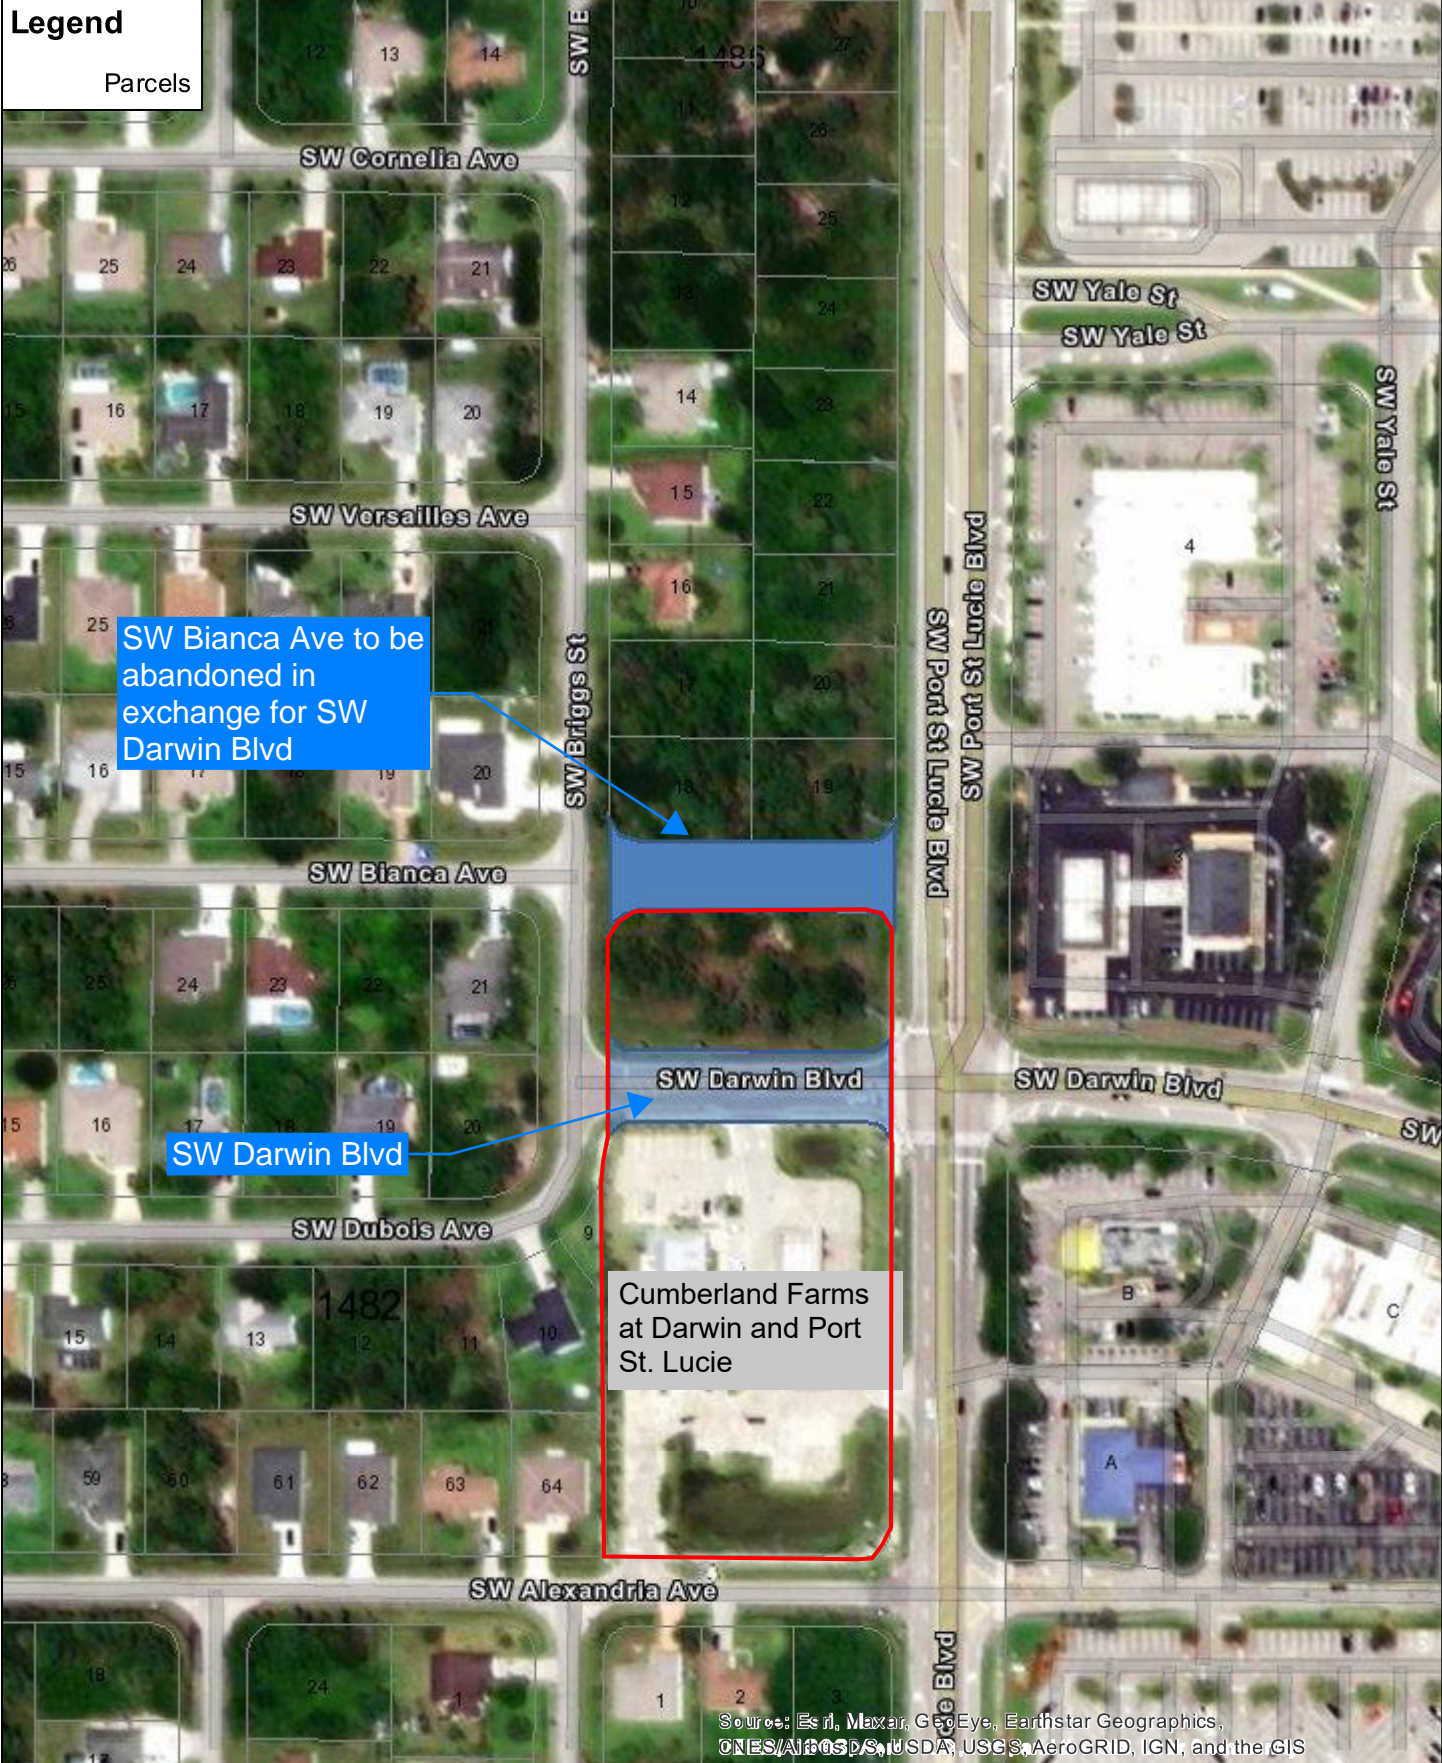

**Legend**  
Parcels

Sources: Esri, Maxar, GeoEye, Earthstar Geographics, CNES/Airbus DS, USDA, USGS, AeroGRID, IGN, and the GIS

# Property Conveyance and Exchange

SW Bianca Ave and SW Darwin Blvd

1 inch = 188 feet